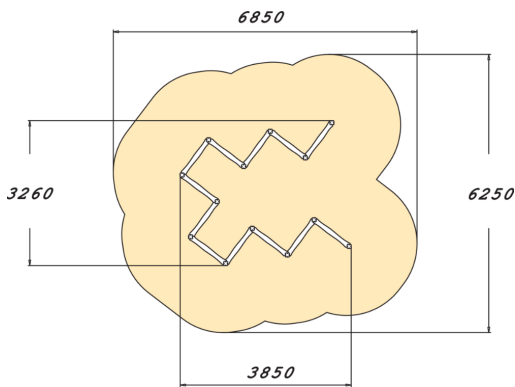

175535

Goblin's Track

The Goblin's Track is a balancing track set at a height of 560 mm, consisting of 12 beams. It can fit several children at a time. Traversing the track develops the children's sense of balance and motor skills. The shape of the track fuels the kids' imaginations, turning it into a wide variety of things: horse pens, garages, rows of houses... Older kids may want to use the track just for hanging out.

User age	3+
Number of users	12
Product length, mm	3860
Product width, mm	3260
Product height, mm	560
Falling space, m ²	34.1
Height required, mm	2290
Max. free fall height, mm	490
Safety info	EN 1176-1 TÜV
Installation time (for 1), H	4
Foundation options	deep_mounting
Wood	<input checked="" type="checkbox"/>
Metal	<input type="checkbox"/>