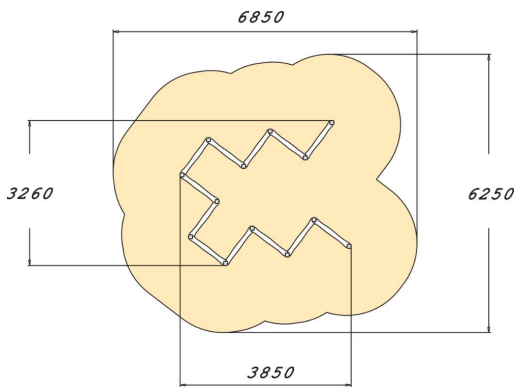

Goblin's Track

The Goblin's Track is a balancing track set at a height of 560 mm, consisting of 12 beams. It can fit several children at a time. Traversing the track develops the children's sense of balance and motor skills. The shape of the track fuels the kids' imaginations, turning it into a wide variety of things: horse pens, garages, rows of houses... Older kids may want to use the track just for hanging out.

User age	3+
Number of users	12
Product length, mm	3860
Product width, mm	3260
Product height, mm	560
Falling space, m ²	34.1
Height required, mm	2290
Max. free fall height, mm	490
Safety info	EN 1176-1 TÜV
Installation time (for 1), H	4
Foundation options	Deep mounting Surface mounting
Wood	
Metal	