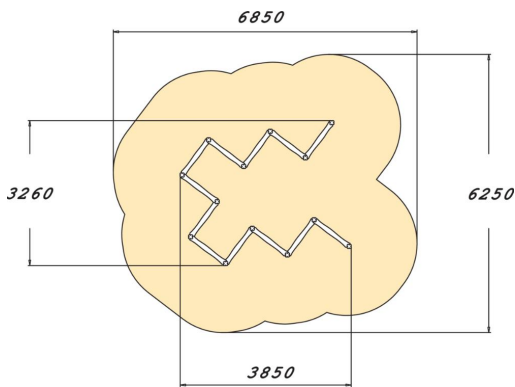

175535

Goblin's Track

The Goblin's Track is a balancing track set at a height of 560 mm, consisting of 12 beams. It can fit several children at a time. Traversing the track develops the children's sense of balance and motor skills. The shape of the track fuels the kids' imaginations, turning it into a wide variety of things: horse pens, garages, rows of houses... Older kids may want to use the track just for hanging out.

User age	3+
Number of users	12
Product length, mm	3860
Product width, mm	3260
Product height, mm	560
Falling space, m ²	34.1
Height required, mm	2290
Max. free fall height, mm	490
Safety info	EN 1176-1 TÜV
Installation time (for 1), H	4
Foundation options	Deep mounting Surface mounting
Wood	
Metal	