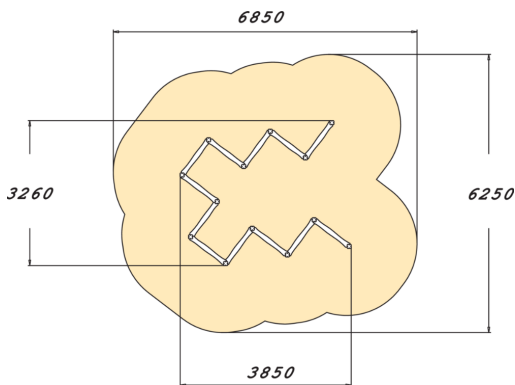

175535

Goblin's Track

The Goblin's Track is a balancing track set at a height of 560 mm, consisting of 12 beams. It can fit several children at a time. Traversing the track develops the children's sense of balance and motor skills. The shape of the track fuels the kids' imaginations, turning it into a wide variety of things: horse pens, garages, rows of houses... Older kids may want to use the track just for hanging out.

User age	3+
Number of users	12
Product length, mm	3860
Product width, mm	3260
Product height, mm	560
Falling space, m ²	34.1
Height required, mm	2290
Max. free fall height, mm	490
Safety info	EN 1176-1 TÜV
Installation time (for 1), H	4
Foundation options	deep_mounting
Wood	
Metal	