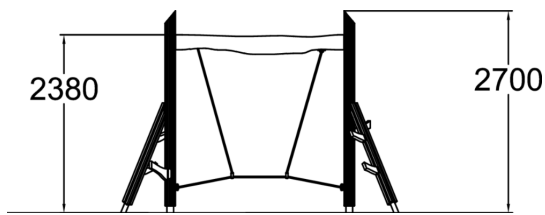

175531M

Troll Trapeze

Simple looking Troll trapeze provides more challenge than meets the eye at first. The ropes are "living" and responsive to every movement. Balancing on the equipment is fun - whether played alone or with friends. This product can be used in many ways. Without specific entry or exit points it is good also for social interaction and communication, as well as for hanging out with friends. The Troll trapeze consists of two tall vertical posts, supported by one diagonal post each. The vertical posts are connected on the top with a horizontal beam, a rope on the bottom and two diagonal ropes from the top beam to the bottom rope. There are also six branches on the posts, one on each vertical and two on each diagonal posts. The product is manufactured from locally sourced nordic pine. Available in Natural Tone and Flora Brown.

User age	3+
Number of users	6
Product length, mm	3680
Product width, mm	1290
Product height, mm	2700
Impact area, m ²	23.7
Falling space, m ²	23.7
Height required, mm	3700
Max. free fall height, mm	2380
Safety info	EN 1176-1 TÜV
Foundation options	deep_mounting surface_mounting
Wood	
Ropes	