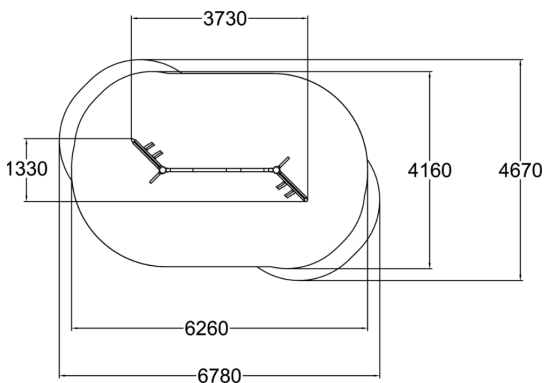

175531M

Troll Trapeze

Simple looking Troll trapeze provides more challenge than meets the eye at first. The ropes are "living" and responsive to every movement. Balancing on the equipment is fun - whether played alone or with friends. This product can be used in many ways. Without specific entry or exit points it is good also for social interaction and communication, as well as for hanging out with friends. The Troll trapeze consists of two tall vertical posts, supported by one diagonal post each. The vertical posts are connected on the top with a horizontal beam, a rope on the bottom and two diagonal ropes from the top beam to the bottom rope. There are also six branches on the posts, one on each vertical and two on each diagonal posts. The product is manufactured from locally sourced nordic pine. Available in Natural Tone and Flora Brown.

User age	3+
Number of users	6
Product length, mm	3680
Product width, mm	1290
Product height, mm	2700
Impact area, m ²	23.7
Falling space, m ²	23.7
Height required, mm	3700
Max. free fall height, mm	2380
Safety info	EN 1176-1 TÜV
Foundation options	deep_mounting surface_mounting
Wood	
Ropes	