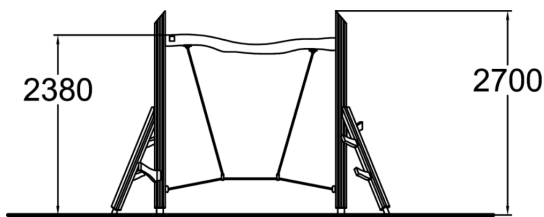

Simple looking Troll trapeze provides more challenge than meets the eye at first. The ropes are "living" and responsive to every movement. Balancing on the equipment is fun – whether played alone or with friends. This product can be used in many ways. Without specific entry or exit points it is good also for social interaction and communication, as well as for hanging out with friends. The Troll trapeze consists of two tall vertical posts, supported by one diagonal post each. The vertical posts are connected on the top with a horizontal beam, a rope on the bottom and two diagonal ropes from the top beam to the bottom rope. There are also six branches on the posts, one on each vertical and two on each diagonal posts.

User age	3+
Number of users	6
Product length, mm	3680
Product width, mm	1290
Product height, mm	2700
Impact area, m ²	23.7
Falling space, m ²	23.7
Height required, mm	3700
Max. free fall height, mm	2380
Safety info	EN 1176-1 TÜV
Foundation options	deep_mounting
Wood	
Ropes	