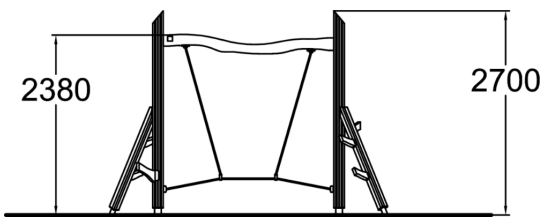

Simple looking Troll trapeze provides more challenge than meets the eye at first. The ropes are "living" and responsive to every movement. Balancing on the equipment is fun – whether played alone or with friends. This product can be used in many ways. Without specific entry or exit points it is good also for social interaction and communication, as well as for hanging out with friends. The Troll trapeze consists of two tall vertical posts, supported by one diagonal post each. The vertical posts are connected on the top with a horizontal beam, a rope on the bottom and two diagonal ropes from the top beam to the bottom rope. There are also six branches on the posts, one on each vertical and two on each diagonal posts.

User age	3+
Number of users	6
Product length, mm	3680
Product width, mm	1290
Product height, mm	2700
Impact area, m <sup>2</sup>	23.7
Falling space, m <sup>2</sup>	23.7
Height required, mm	3700
Max. free fall height, mm	2380
Safety info	EN 1176-1 TÜV
Foundation options	deep_mounting
Wood	
Ropes	