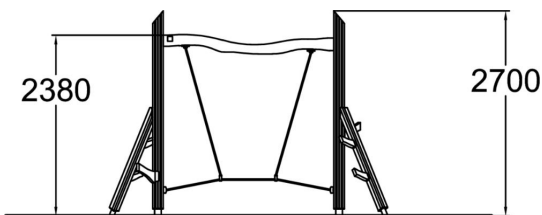

Simple looking Troll trapeze provides more challenge than meets the eye at first. The ropes are "living" and responsive to every movement. Balancing on the equipment is fun – whether played alone or with friends. This product can be used in many ways. Without specific entry or exit points it is good also for social interaction and communication, as well as for hanging out with friends. The Troll trapeze consists of two tall vertical posts, supported by one diagonal post each. The vertical posts are connected on the top with a horizontal beam, a rope on the bottom and two diagonal ropes from the top beam to the bottom rope. There are also six branches on the posts, one on each vertical and two on each diagonal posts.

User age	3+
Number of users	6
Product length, mm	3680
Product width, mm	1290
Product height, mm	2700
Impact area, m ²	23.7
Falling space, m ²	23.7
Height required, mm	3700
Max. free fall height, mm	2380
Safety info	EN 1176-1:2008
Wood	
Ropes	