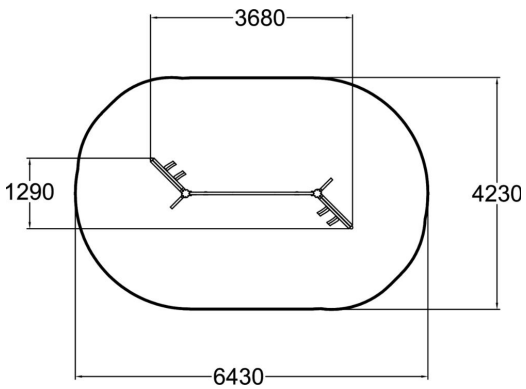

Simple looking Troll trapeze provides more challenge than meets the eye at first. The ropes are "living" and responsive to every movement. Balancing on the equipment is fun – whether played alone or with friends. This product can be used in many ways. Without specific entry or exit points it is good also for social interaction and communication, as well as for hanging out with friends. The Troll trapeze consists of two tall vertical posts, supported by one diagonal post each. The vertical posts are connected on the top with a horizontal beam, a rope on the bottom and two diagonal ropes from the top beam to the bottom rope. There are also six branches on the posts, one on each vertical and two on each diagonal posts.

User age	3+
Number of users	6
Product length, mm	3680
Product width, mm	1290
Product height, mm	2700
Impact area, m ²	23.7
Falling space, m ²	23.7
Height required, mm	3700
Max. free fall height, mm	2380
Safety info	EN 1176-1:2008
Wood	
Ropes	