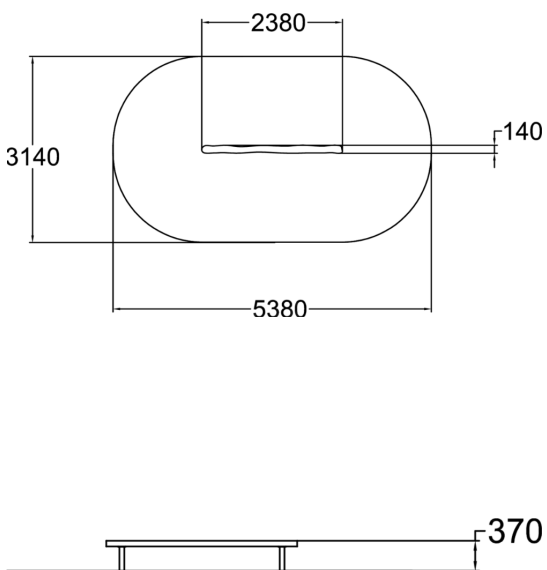

# The Troll's Balance Beam

Like a sunken log! The Troll's Balance Beam is 370 mm high and 2,380 mm long. In the form of a real log, it is suitable for games that develop balance. A simple balance beam like this can be used in many ways, for example by installing several in a row to create diverse balancing routes, or placing them side by side to form an obstacle course. The beams can also be used to mark out different areas of a playground. The product is manufactured from locally sourced nordic pine. Available in Natural Tone and Flora Brown.

User age	3+
Number of users	4
Product length, mm	2380
Product width, mm	140
Product height, mm	370
Impact area, m <sup>2</sup>	15
Falling space, m <sup>2</sup>	15
Height required, mm	2170
Max. free fall height, mm	370
Safety info	EN 1176-1 TÜV
Installation time (for 1), H	1
Foundation options	deep_mounting surface_mounting
Wood	
Metal	