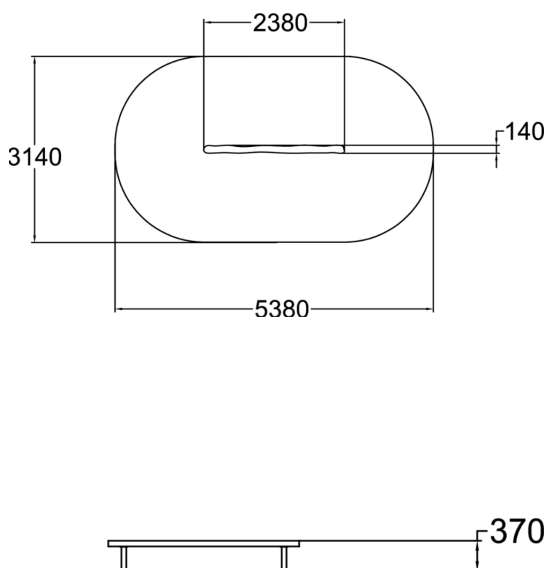

175530M

The Troll's Balance Beam

Like a sunken log! The Troll's Balance Beam is 370 mm high and 2,380 mm long. In the form of a real log, it is suitable for games that develop balance. A simple balance beam like this can be used in many ways, for example by installing several in a row to create diverse balancing routes, or placing them side by side to form an obstacle course. The beams can also be used to mark out different areas of a playground. The product is manufactured from locally sourced nordic pine. Looking for a Nordic Swan Ecolabelled product? This product is available with the Nordic Swan Ecolabel (item no. SL175530) in Nature Tone with deep mounting. Contact us and we'll be happy to tell you more!

User age	3+
Number of users	4
Product length, mm	2380
Product width, mm	140
Product height, mm	370
Impact area, m ²	15
Falling space, m ²	15
Height required, mm	2170
Max. free fall height, mm	370
Safety info	EN 1176-1 TÜV
Installation time (for 1), H	1
Foundation options	deep_mounting surface_mounting
Wood	<input checked="" type="checkbox"/>
Metal	<input type="checkbox"/>