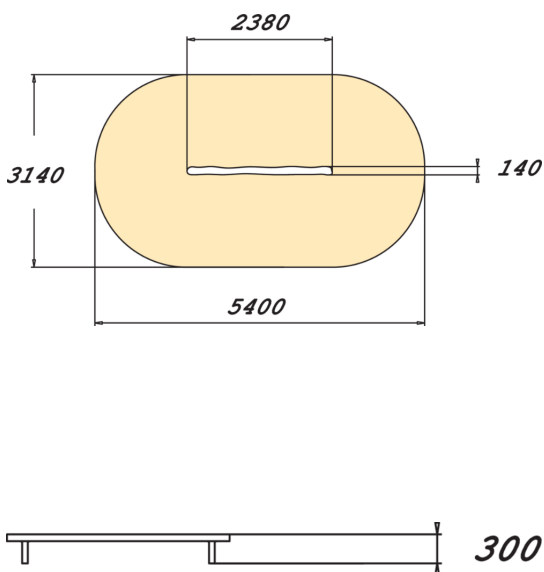

175530

Troll's Balance Beam

Like a sunken log! The Troll's Balance Beam is 370 mm high and 2,380 mm long. In the form of a real log, it is suitable for games that develop balance. A simple balance beam like this can be used in many ways, for example by installing several in a row to create diverse balancing routes, or placing them side by side to form an obstacle course. The beams can also be used to mark out different areas of a playground.

User age	3+
Number of users	4
Product length, mm	2380
Product width, mm	140
Product height, mm	370
Impact area, m ²	15.1
Falling space, m ²	15.1
Height required, mm	2170
Max. free fall height, mm	370
Safety info	EN 1176-1 TÜV
Installation time (for 1), H	1
Foundation options	deep_mounting
Wood	<input checked="" type="checkbox"/>
Metal	<input type="checkbox"/>