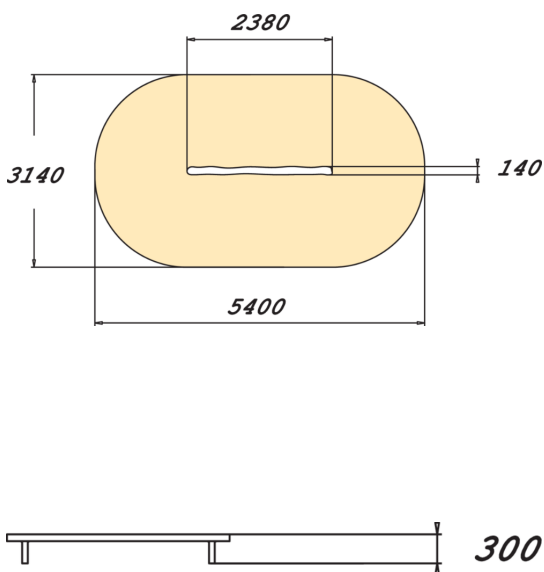

# Troll's Balance Beam

Like a sunken log! The Troll's Balance Beam is 370 mm high and 2,380 mm long. In the form of a real log, it is suitable for games that develop balance. A simple balance beam like this can be used in many ways, for example by installing several in a row to create diverse balancing routes, or placing them side by side to form an obstacle course. The beams can also be used to mark out different areas of a playground.

User age	3+
Number of users	4
Product length, mm	2380
Product width, mm	140
Product height, mm	370
Impact area, m <sup>2</sup>	15.1
Falling space, m <sup>2</sup>	15.1
Height required, mm	2170
Max. free fall height, mm	370
Safety info	EN 1176-1 TÜV
Installation time (for 1), H	1
Foundation options	deep_mounting
Wood	<input checked="" type="checkbox"/>
Metal	<input type="checkbox"/>