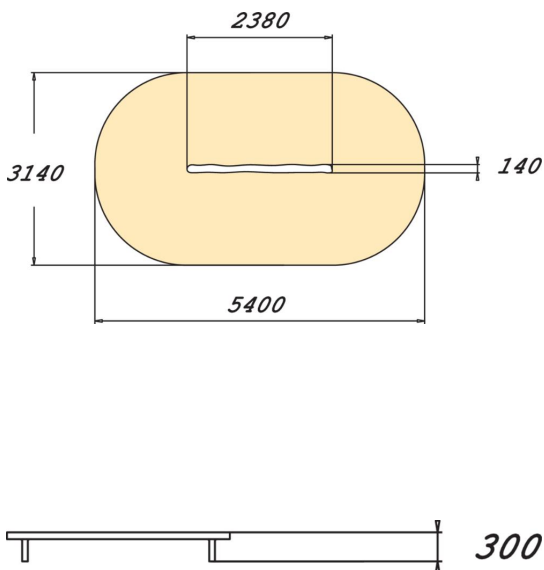

# Troll's Balance Beam

Like a sunken log! The Troll's Balance Beam is 370 mm high and 2,380 mm long. In the form of a real log, it is suitable for games that develop balance. A simple balance beam like this can be used in many ways, for example by installing several in a row to create diverse balancing routes, or placing them side by side to form an obstacle course. The beams can also be used to mark out different areas of a playground.

User age	3+
Number of users	4
Product length, mm	2380
Product width, mm	140
Product height, mm	370
Impact area, m <sup>2</sup>	15.1
Falling space, m <sup>2</sup>	15.1
Height required, mm	2170
Max. free fall height, mm	370
Safety info	EN 1176-1 TÜV
Installation time (for 1), H	1
Foundation options	Deep mounting Surface mounting
Wood	
Metal colour	