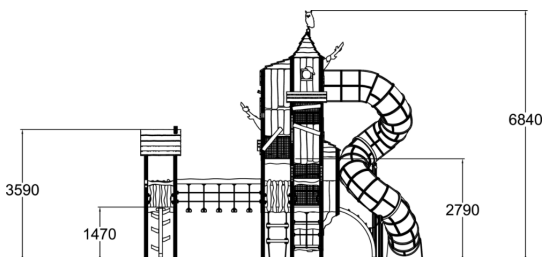

-  Balancing
1
-  Bridges
1
-  Climbing
5
-  Roofs
4
-  Slides
1
-  Towers
8

Magic Mountain is an exciting control centre and a watchtower for the courageous and agile magicians. With the highest point reaching over six metres, it is also a stunning landmark. However, not only magic will take the players up to the top floor. Instead, everyone can practise their climbing skills in many different ways to reach the intriguing "chambers" on multiple levels, and to enjoy the tube slide back down from the top! More details on the "Materials and colours" tab.

User age	3+
Number of users	29
Product length, mm	7730
Product width, mm	4700
Product height, mm	6840
Impact area, m ²	47
Falling space, m ²	49.6
Height required, mm	6850
Max. free fall height, mm	1470
Safety info	EN 1176-1, 3 TÜV
Installation time (for 1), H	112
Foundation options	deep_mounting
Wood	