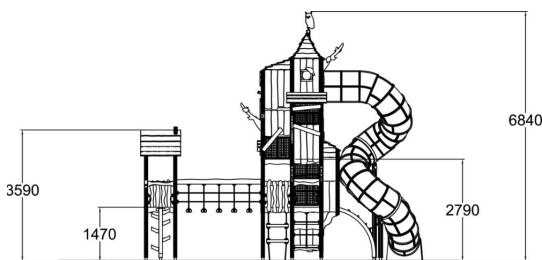

-  Balancing
1
-  Bridges
1
-  Climbing
5
-  Roofs
4
-  Slides
1
-  Towers
8

Magic Mountain is an exciting control centre and a watchtower for the courageous and agile magicians. With the highest point reaching over six metres, it is also a stunning landmark. However, not only magic will take the players up to the top floor. Instead, everyone can practise their climbing skills in many different ways to reach the intriguing "chambers" on multiple levels, and to enjoy the tube slide back down from the top! More details on the "Materials and colours" tab.

User age	3+
Number of users	29
Product length, mm	7730
Product width, mm	4700
Product height, mm	6840
Impact area, m ²	47
Falling space, m ²	49.6
Height required, mm	6850
Max. free fall height, mm	1470
Safety info	EN 1176-1, 3 TÜV
Installation time (for 1), H	112
Foundation options	deep_mounting
Wood	