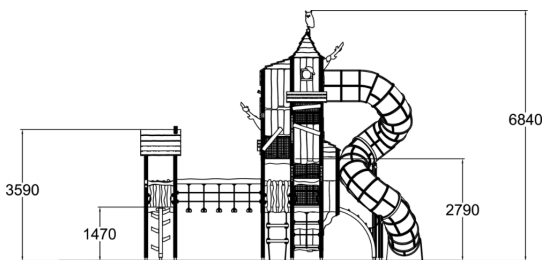

-  Balancing
1
-  Bridges
1
-  Climbing
5
-  Roofs
4
-  Slides
1
-  Towers
8

Magic Mountain is an exciting control centre and a watchtower for the courageous and agile magicians. With the highest point reaching over six metres, it is also a stunning landmark. However, not only magic will take the players up to the top floor. Instead, everyone can practise their climbing skills in many different ways to reach the intriguing "chambers" on multiple levels, and to enjoy the tube slide back down from the top! More details on the "Materials and colours" tab.

User age	3+
Number of users	29
Product length, mm	7730
Product width, mm	4700
Product height, mm	6840
Impact area, m ²	47
Falling space, m ²	49.6
Height required, mm	6850
Max. free fall height, mm	1470
Safety info	EN 1176-1, 3 TÜV
Installation time (for 1), H	112
Foundation options	deep_mounting
Wood	