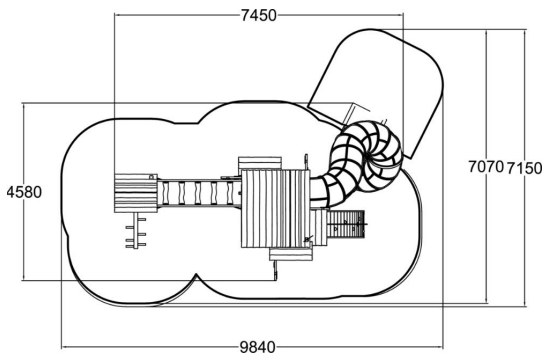

-  Balancing  
1
-  Bridges  
1
-  Climbing  
5
-  Roofs  
4
-  Slides  
1
-  Towers  
8

Magic Mountain is an exciting control centre and a watchtower for the courageous and agile magicians. With the highest point reaching over six metres, it is also a stunning landmark. However, not only magic will take the players up to the top floor. Instead, everyone can practise their climbing skills in many different ways to reach the intriguing "chambers" on multiple levels, and to enjoy the tube slide back down from the top! More details on the "Materials and colours" tab.

User age	3+
Number of users	29
Product length, mm	7450
Product width, mm	4580
Product height, mm	6840
Impact area, m <sup>2</sup>	47
Falling space, m <sup>2</sup>	47.6
Height required, mm	6850
Max. free fall height, mm	1470
Safety info	EN 1176-1, 3 TÜV
Installation time (for 1), H	112
Wood	