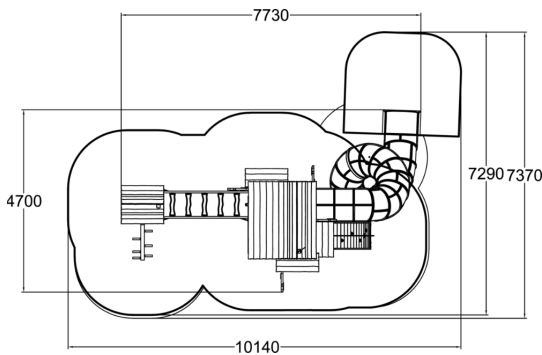

-  Balancing
1
-  Bridges
1
-  Climbing
5
-  Roofs
4
-  Slides
1
-  Towers
8

Magic Mountain is an exciting control centre and a watchtower for the courageous and agile magicians. With the highest point reaching over six metres, it is also a stunning landmark. However, not only magic will take the players up to the top floor. Instead, everyone can practise their climbing skills in many different ways to reach the intriguing "chambers" on multiple levels, and to enjoy the tube slide back down from the top! More details on the "Materials and colours" tab.

User age	3+
Number of users	29
Product length, mm	7730
Product width, mm	4700
Product height, mm	6840
Impact area, m ²	47
Falling space, m ²	49.6
Height required, mm	6850
Max. free fall height, mm	1470
Safety info	EN 1176-1, 3 TÜV
Installation time (for 1), H	112
Foundation options	deep_mounting
Wood	