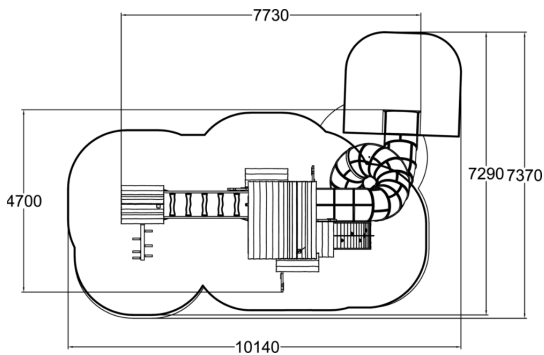

-  Balancing
1
-  Bridges
1
-  Climbing
5
-  Roofs
4
-  Slides
1
-  Towers
8

Magic Mountain is an exciting control centre and a watchtower for the courageous and agile magicians. With the highest point reaching over six metres, it is also a stunning landmark. However, not only magic will take the players up to the top floor. Instead, everyone can practise their climbing skills in many different ways to reach the intriguing "chambers" on multiple levels, and to enjoy the tube slide back down from the top! More details on the "Materials and colours" tab.

User age	3+
Number of users	29
Product length, mm	7730
Product width, mm	4700
Product height, mm	6840
Impact area, m ²	47
Falling space, m ²	49.6
Height required, mm	6850
Max. free fall height, mm	1470
Safety info	EN 1176-1, 3 TÜV
Installation time (for 1), H	112
Foundation options	deep_mounting
Wood	