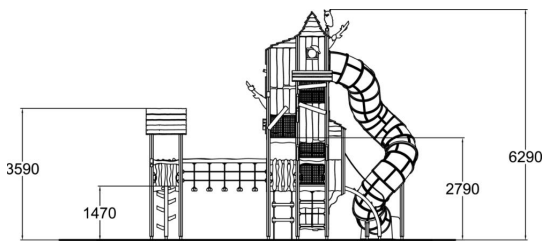

-  Balancing  
1
-  Bridges  
1
-  Climbing  
5
-  Roofs  
4
-  Slides  
1
-  Towers  
8

Magic Mountain is an exciting control centre and a watchtower for the courageous and agile magicians. With the highest point reaching over six metres, it is also a stunning landmark. However, not only magic will take the players up to the top floor. Instead, everyone can practise their climbing skills in many different ways to reach the intriguing "chambers" on multiple levels, and to enjoy the tube slide back down from the top! More details on the "Materials and colours" tab.

User age	3+
Number of users	29
Product length, mm	7450
Product width, mm	4580
Product height, mm	6840
Impact area, m <sup>2</sup>	47
Falling space, m <sup>2</sup>	47.6
Height required, mm	6850
Max. free fall height, mm	1470
Safety info	EN 1176-1, 3 TÜV
Installation time (for 1), H	112
Wood	