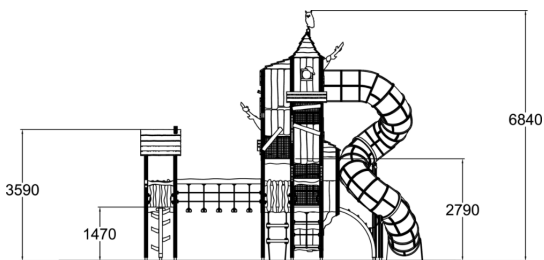

-  Balancing
1
-  Bridges
1
-  Climbing
5
-  Roofs
4
-  Slides
1
-  Towers
8

Magic Mountain is an exciting control centre and a watchtower for the courageous and agile magicians. With the highest point reaching over six metres, it is also a stunning landmark. However, not only magic will take the players up to the top floor. Instead, everyone can practise their climbing skills in many different ways to reach the intriguing "chambers" on multiple levels, and to enjoy the tube slide back down from the top! More details on the "Materials and colours" tab.

User age	3+
Number of users	29
Product length, mm	7730
Product width, mm	4700
Product height, mm	6840
Impact area, m ²	47
Falling space, m ²	49.6
Height required, mm	6850
Max. free fall height, mm	1470
Safety info	EN 1176-1, 3 TÜV
Installation time (for 1), H	112
Foundation options	deep_mounting
Wood	