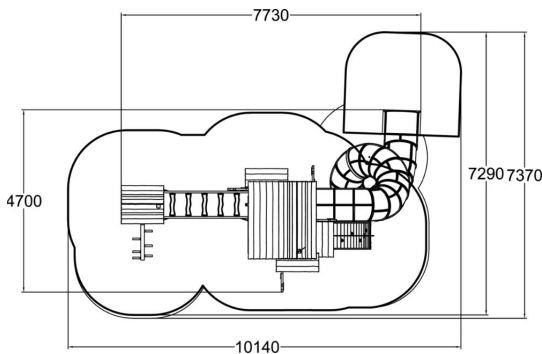

-  Balancing
1
-  Bridges
1
-  Climbing
5
-  Roofs
4
-  Slides
1
-  Towers
8

Magic Mountain is an exciting control centre and a watchtower for the courageous and agile magicians. With the highest point reaching over six metres, it is also a stunning landmark. However, not only magic will take the players up to the top floor. Instead, everyone can practise their climbing skills in many different ways to reach the intriguing "chambers" on multiple levels, and to enjoy the tube slide back down from the top! More details on the "Materials and colours" tab.

User age	3+
Number of users	29
Product length, mm	7730
Product width, mm	4700
Product height, mm	6840
Impact area, m ²	47
Falling space, m ²	49.6
Height required, mm	6850
Max. free fall height, mm	1470
Safety info	EN 1176-1, 3 TÜV
Installation time (for 1), H	112
Foundation options	deep_mounting
Wood	