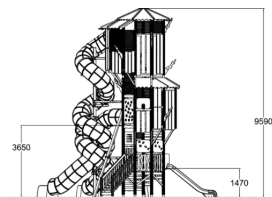

Spread your wings and reach for the clouds in the Fairy's Treehouse! Rising to nearly ten meters high, this colossal treehouse is the highlight of any playground; with four stories of fun to experience and explore. The lower levels are perfect for young children and those that are becoming a bit more adventurous. An open slide and labyrinth play panel on the second level, allow even the smallest of fairies to get in on the fun; while the third level includes a tube slide and balcony with a telescope, perfect for spotting magical and mystical visitors before they arrive. The fourth level showcases a tube slide at a height of nearly eight meters and is sure to excite even the most courageous of spirits. Providing near-panoramic views from the balcony, the fourth level of the Fairy's Treehouse allows users to view the world around them in a way that many may have never seen before, and to play at heights they have never dreamed of or thought possible. The unique feel and remarkable aesthetic of this tower truly set it apart from the crowd and beckons to all, "come on, let's have

User age	3+
Number of users	30
Product length, mm	9250
Product width, mm	5650
Product height, mm	9590
Impact area, m ²	47
Falling space, m ²	50
Height required, mm	9600
Max. free fall height, mm	1470
Safety info	EN 1176-1, 3 TÜV
Installation time (for 1), H	128
Foundation options	deep_mounting surface_mounting
Wood	