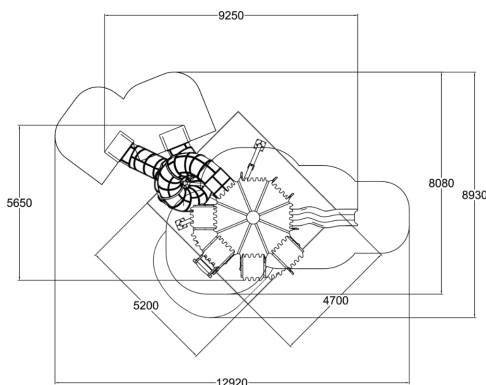

Spread your wings and reach for the clouds in the Fairy's Treehouse! Rising to nearly ten meters high, this colossal treehouse is the highlight of any playground; with four stories of fun to experience and explore. The lower levels are perfect for young children and those that are becoming a bit more adventurous. An open slide and labyrinth play panel on the second level, allow even the smallest of fairies to get in on the fun; while the third level includes a tube slide and balcony with a telescope, perfect for spotting magical and mystical visitors before they arrive. The fourth level showcases a tube slide at a height of nearly eight meters and is sure to excite even the most courageous of spirits. Providing near-panoramic views from the balcony, the fourth level of the Fairy's Treehouse allows users to view the world around them in a way that many may have never seen before, and to play at heights they have never dreamed of or thought possible. The unique feel and remarkable aesthetic of this tower truly set it apart from the crowd and beckons to all, "come on, let's have

User age	3+
Number of users	30
Product length, mm	9250
Product width, mm	5650
Product height, mm	9590
Impact area, m ²	47
Falling space, m ²	50
Height required, mm	9600
Max. free fall height, mm	1470
Safety info	EN 1176-1, 3 TÜV
Installation time (for 1), H	128
Foundation options	deep_mounting surface_mounting
Wood	