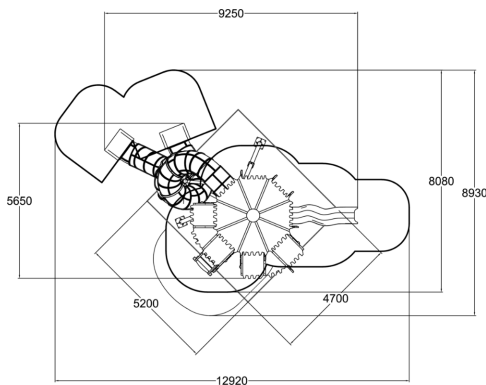

Spread your wings and reach for the clouds in the Fairy's Treehouse! Rising to nearly ten meters high, this colossal treehouse is the highlight of any playground; with four stories of fun to experience and explore. The lower levels are perfect for young children and those that are becoming a bit more adventurous. An open slide and labyrinth play panel on the second level, allow even the smallest of fairies to get in on the fun; while the third level includes a tube slide and balcony with a telescope, perfect for spotting magical and mystical visitors before they arrive. The fourth level showcases a tube slide at a height of nearly eight meters and is sure to excite even the most courageous of spirits. Providing near-panoramic views from the balcony, the fourth level of the Fairy's Treehouse allows users to view the world around them in a way that many may have never seen before, and to play at heights they have never dreamed of or thought possible. The unique feel and remarkable aesthetic of this tower truly set it apart from the crowd and beckons to all, "come on, let's have

User age	3+
Number of users	30
Product length, mm	9250
Product width, mm	5650
Product height, mm	9590
Impact area, m ²	47
Falling space, m ²	50
Height required, mm	9600
Max. free fall height, mm	1470
Safety info	EN 1176-1, 3 TÜV
Installation time (for 1), H	128
Foundation options	deep_mounting
Wood	