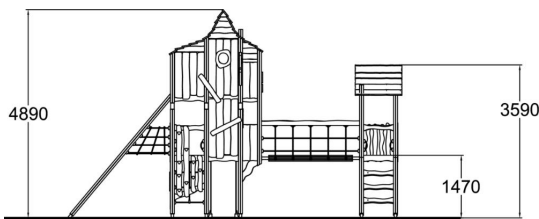

-  Balancing
1
-  Bridges
1
-  Climbing
4
-  Crawling
1
-  Roofs
2
-  Slides
1
-  Towers
5

Fell of Ara rises to nearly five metres and rewards the climbers with three storeys. This equipment for climbing and imaginary play adapts from the witch's home mountain to a cosy farm house, depending on the players' needs. The low ceiling, nooks and a see-through floor on the top floor maximizes the exciting but cosy feeling. The children can go up, down and even round with the many exits and entrances. More details on the "Materials and colours" tab.

User age	3+
Number of users	23
Product length, mm	7860
Product width, mm	5320
Product height, mm	4970
Impact area, m ²	56
Falling space, m ²	60.8
Height required, mm	4970
Max. free fall height, mm	2880
Safety info	EN 1176-1, 3 TÜV
Installation time (for 1), H	112
Foundation options	Deep mounting Surface mounting
Wood	
Metal	
Ropes	