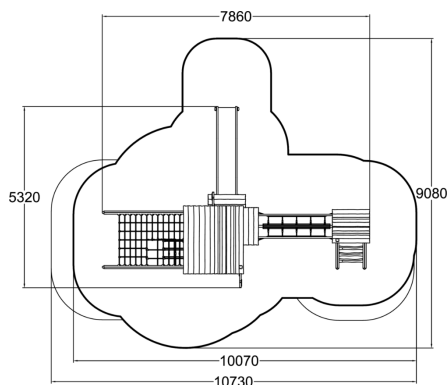

-  Balancing
1
-  Bridges
1
-  Climbing
4
-  Crawling
1
-  Roofs
2
-  Slides
1
-  Towers
5

Fell of Ara rises to nearly five metres and rewards the climbers with three storeys. This equipment for climbing and imaginary play adapts from the witch's home mountain to a cosy farm house, depending on the players' needs. The low ceiling, nooks and a see-through floor on the top floor maximizes the exciting but cosy feeling. The children can go up, down and even round with the many exits and entrances.

| | |
|-------------------------------|---|
| User age | 3+ |
| Number of users | 23 |
| Product length, mm | 7860 |
| Product width, mm | 5320 |
| Product height, mm | 4970 |
| Impact area, m ² | 56 |
| Falling space, m ² | 60.8 |
| Height required, mm | 4970 |
| Max. free fall height, mm | 2880 |
| Safety info | EN 1176-1, 3 TÜV |
| Installation time (for 1), H | 112 |
| Foundation options | deep_mounting surface_mounting |
| Wood |  |
| Metal |  |
| Ropes |  |