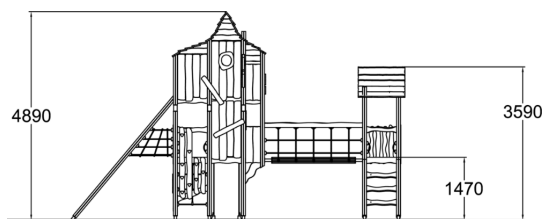

-  Balancing
1
-  Bridges
1
-  Climbing
4
-  Crawling
1
-  Roofs
2
-  Slides
1
-  Towers
5

Fell of Ara rises to nearly five metres and rewards the climbers with three storeys. This equipment for climbing and imaginary play adapts from the witch's home mountain to a cosy farm house, depending on the players' needs. The low ceiling, nooks and a see-through floor on the top floor maximizes the exciting but cosy feeling. The children can go up, down and even round with the many exits and entrances.

| | |
|-------------------------------|---|
| User age | 3+ |
| Number of users | 23 |
| Product length, mm | 7860 |
| Product width, mm | 5320 |
| Product height, mm | 4970 |
| Impact area, m ² | 56 |
| Falling space, m ² | 60.8 |
| Height required, mm | 4970 |
| Max. free fall height, mm | 2880 |
| Safety info | EN 1176-1, 3 TÜV |
| Installation time (for 1), H | 112 |
| Foundation options | deep_mounting surface_mounting |
| Wood |  |
| Metal |  |
| Ropes |  |