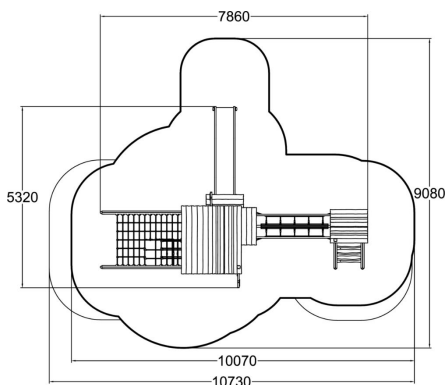

-  Balancing
1
-  Bridges
1
-  Climbing
4
-  Crawling
1
-  Roofs
2
-  Slides
1
-  Towers
5

Fell of Ara rises to nearly five metres and rewards the climbers with three storeys. This equipment for climbing and imaginary play adapts from the witch's home mountain to a cosy farm house, depending on the players' needs. The low ceiling, nooks and a see-through floor on the top floor maximizes the exciting but cosy feeling. The children can go up, down and even round with the many exits and entrances. More details on the "Materials and colours" tab.

User age	3+
Number of users	23
Product length, mm	7860
Product width, mm	5320
Product height, mm	4970
Impact area, m ²	56
Falling space, m ²	60.8
Height required, mm	4970
Max. free fall height, mm	2880
Safety info	EN 1176-1, 3 TÜV
Installation time (for 1), H	112
Foundation options	Deep mounting Surface mounting
Wood	
Metal	
Ropes	