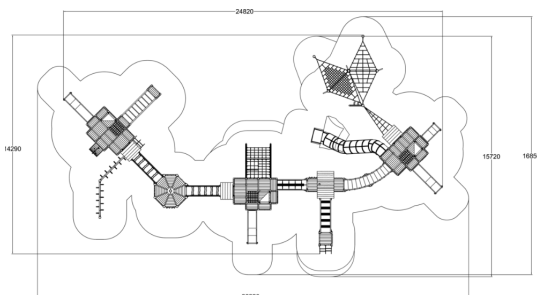

-  Balancing
8
-  Bridges
5
-  Climbing
18
-  Meeting points
8
-  Play panels
4
-  Roofs
5
-  Slides
5
-  Towers
5

Maximus is a breathtaking adventure fortress, which provides hours of fun! This dream-like play structure consists of several exciting, high towers that are connected to each other by different types of bridges. Children are invited to play at all levels. Some sections are for younger ones, whilst others invite older children for memorable experiences. Whatever the surrounding for this fortress will be, the beautiful wooden nature play structure is always a perfect fit. An excellent choice for destination parks and any other places where high capacity and variety of activities are needed. It can also be customised according to your wishes by our MyDesign service. The product is manufactured from locally sourced nordic pine. Available in Natural Tone and Flora Brown.

User age	1+
Number of users	84
Product length, mm	24820
Product width, mm	14290
Product height, mm	3950
Impact area, m ²	254
Falling space, m ²	263.8
Height required, mm	4850
Max. free fall height, mm	2670
Safety info	EN 1176-1, 3 TÜV
Installation time (for 1), H	160
Foundation options	deep_mounting surface_mounting
Wood	
Metal	
Ropes	