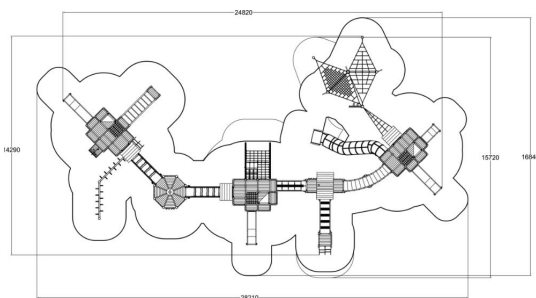

Castle Maximus

-  Balancing
8
-  Bridges
5
-  Climbing
18
-  Meeting points
8
-  Play panels
4
-  Roofs
5
-  Slides
5
-  Towers
5

Maximus is a breathtaking adventure fortress, which provides hours of fun! This dream-like play structure consists of several exciting, high towers that are connected to each other by different types of bridges. Children are invited to play at all levels. Some sections are for younger ones, whilst others invite older children for memorable experiences. Whatever the surrounding for this fortress will be, the beautiful wooden nature play structure is always a perfect fit. An excellent choice for destination parks and any other places where high capacity and variety of activities are needed. It can also be customised according to your wishes by our MyDesign service.

User age	1+
Number of users	84
Product length, mm	24820
Product width, mm	14290
Product height, mm	3880
Impact area, m ²	254.4
Falling space, m ²	265.1
Height required, mm	4850
Max. free fall height, mm	2670
Safety info	EN 1176-1, 3 TÜV
Installation time (for 1), H	160
Foundation options	deep_mounting surface_mounting
Wood	
Metal	
Ropes	