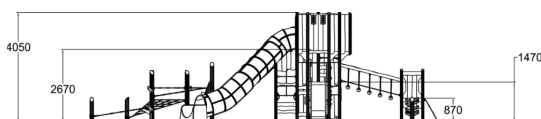

-  Bridges 2
-  Climbing 8
-  Dynamic 2
-  Meeting points 4
-  Play panels 4
-  Roofs 1
-  Slides 2
-  Towers 2

Castle Laurentius provides children a venue for the most memorable imagination play. It is packed with exciting nooks, fun slides and multiple climbing and balancing activities. The unique, open structure of the main tower, rising to nearly four metres, offers a fantastic view to the surrounding landscape. Castle Laurentius' wooden frame blends beautifully in natural environments. It can also be customised according to your wishes by our MyDesign service. The product is manufactured from locally sourced nordic pine. Available in Natural Tone and Flora Brown.

User age	1+
Number of users	35
Product length, mm	13110
Product width, mm	7550
Product height, mm	4050
Impact area, m <sup>2</sup>	101.3
Falling space, m <sup>2</sup>	107.8
Height required, mm	4470
Max. free fall height, mm	2670
Safety info	EN 1176-1 TÜV
Installation time (for 1), H	64
Wood	
Colour of walls and HPL	