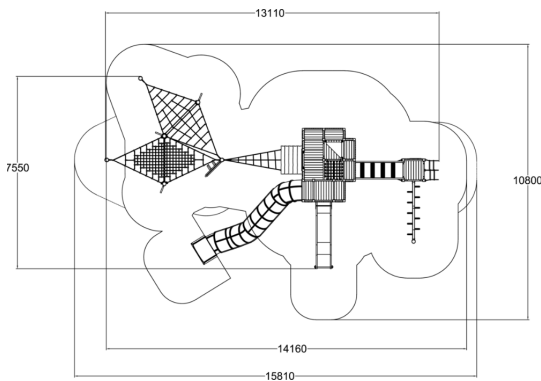

-  Bridges 2
-  Climbing 8
-  Dynamic 2
-  Meeting points 4
-  Play panels 4
-  Roofs 1
-  Slides 2
-  Towers 2

Castle Laurentius provides children a venue for the most memorable imagination play. It is packed with exciting nooks, fun slides and multiple climbing and balancing activities. The unique, open structure of the main tower, rising to nearly four metres, offers a fantastic view to the surrounding landscape. Castle Laurentius' wooden frame blends beautifully in natural environments. It can also be customised according to your wishes by our MyDesign service. The product is manufactured from locally sourced nordic pine. Available in Natural Tone and Flora Brown.

User age	1+
Number of users	35
Product length, mm	13110
Product width, mm	7550
Product height, mm	4050
Impact area, m <sup>2</sup>	101.3
Falling space, m <sup>2</sup>	107.8
Height required, mm	4470
Max. free fall height, mm	2670
Safety info	EN 1176-1 TÜV
Installation time (for 1), H	64
Wood	
Colour of walls and HPL	