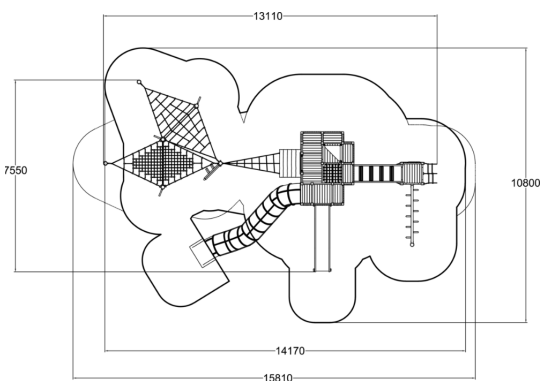

-  Bridges
2
-  Climbing
8
-  Dynamic
2
-  Meeting points
4
-  Play panels
4
-  Roofs
1
-  Slides
2
-  Towers
5

Castle Laurentius provides children a venue for the most memorable imagination play. It is packed with exciting nooks, fun slides and multiple climbing and balancing activities. The unique, open structure of the main tower, rising to nearly four metres, offers a fantastic view to the surrounding landscape. Castle Laurentius' wooden frame blends beautifully in natural environments. It can also be customised according to your wishes by our MyDesign service.

User age	1+
Number of users	35
Product length, mm	13110
Product width, mm	7550
Product height, mm	3880
Impact area, m ²	102
Falling space, m ²	107.6
Height required, mm	4880
Max. free fall height, mm	2670
Safety info	EN 1176-1, 3 TÜV
Installation time (for 1), H	64
Wood	
Metal	
Ropes	