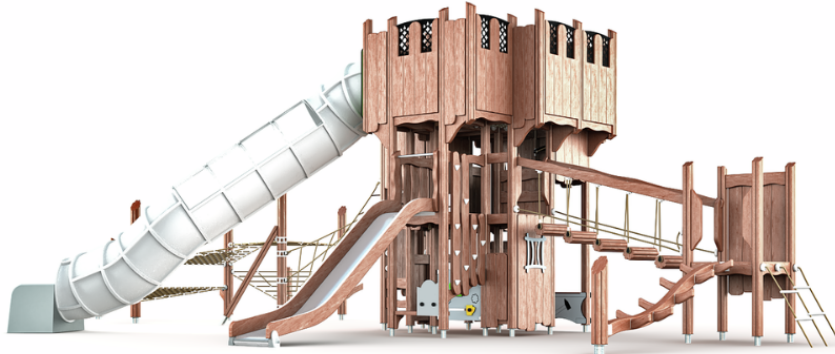

-  Bridges
2
-  Climbing
8
-  Dynamic
2
-  Meeting points
4
-  Play panels
4
-  Roofs
1
-  Slides
2
-  Towers
5

Castle Laurentius provides children a venue for the most memorable imagination play. It is packed with exciting nooks, fun slides and multiple climbing and balancing activities. The unique, open structure of the main tower, rising to nearly four metres, offers a fantastic view to the surrounding landscape. Castle Laurentius' wooden frame blends beautifully in natural environments. It can also be customised according to your wishes by our MyDesign service.

User age	1+
Number of users	35
Product length, mm	13110
Product width, mm	7550
Product height, mm	3880
Impact area, m ²	102
Falling space, m ²	107.6
Height required, mm	4880
Max. free fall height, mm	2670
Safety info	EN 1176-1, 3 TÜV
Installation time (for 1), H	64
Wood	
Metal	
Ropes	