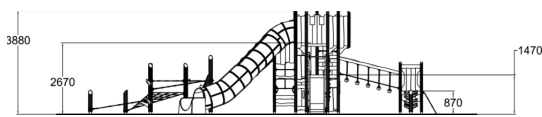

-  Bridges
2
-  Climbing
8
-  Dynamic
2
-  Meeting points
4
-  Play panels
4
-  Roofs
1
-  Slides
2
-  Towers
5

Castle Laurentius provides children a venue for the most memorable imagination play. It is packed with exciting nooks, fun slides and multiple climbing and balancing activities. The unique, open structure of the main tower, rising to nearly four metres, offers a fantastic view to the surrounding landscape. Castle Laurentius' wooden frame blends beautifully in natural environments. It can also be customised according to your wishes by our MyDesign service.

User age	1+
Number of users	35
Product length, mm	13110
Product width, mm	7550
Product height, mm	3880
Impact area, m ²	102
Falling space, m ²	107.6
Height required, mm	4880
Max. free fall height, mm	2670
Safety info	EN 1176-1, 3 TÜV
Installation time (for 1), H	64
Wood	
Metal	
Ropes	