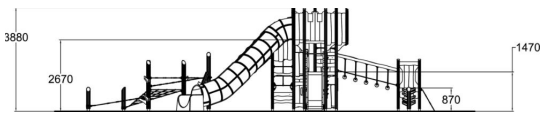

-  Bridges
2
-  Climbing
8
-  Dynamic
2
-  Meeting points
4
-  Play panels
4
-  Roofs
1
-  Slides
2
-  Towers
5

Castle Laurentius provides children a venue for the most memorable imagination play. It is packed with exciting nooks, fun slides and multiple climbing and balancing activities. The unique, open structure of the main tower, rising to nearly four metres, offers a fantastic view to the surrounding landscape. Castle Laurentius' wooden frame blends beautifully in natural environments. It can also be customised according to your wishes by our MyDesign service.

User age	1+
Number of users	35
Product length, mm	13110
Product width, mm	7550
Product height, mm	3880
Impact area, m ²	102
Falling space, m ²	107.6
Height required, mm	4880
Max. free fall height, mm	2670
Safety info	EN 1176-1, 3 TÜV
Installation time (for 1), H	64
Wood	
Metal	
Ropes	