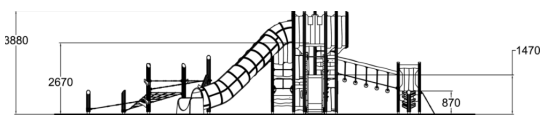

-  Bridges
2
-  Climbing
8
-  Dynamic
2
-  Meeting points
4
-  Play panels
4
-  Roofs
1
-  Slides
2
-  Towers
5

Castle Laurentius provides children a venue for the most memorable imagination play. It is packed with exciting nooks, fun slides and multiple climbing and balancing activities. The unique, open structure of the main tower, rising to nearly four metres, offers a fantastic view to the surrounding landscape. Castle Laurentius' wooden frame blends beautifully in natural environments. It can also be customised according to your wishes by our MyDesign service.

User age	1+
Number of users	35
Product length, mm	13110
Product width, mm	7550
Product height, mm	3880
Impact area, m ²	102
Falling space, m ²	107.6
Height required, mm	4880
Max. free fall height, mm	2670
Safety info	EN 1176-1, 3 TÜV
Installation time (for 1), H	64
Wood	
Metal	
Ropes	