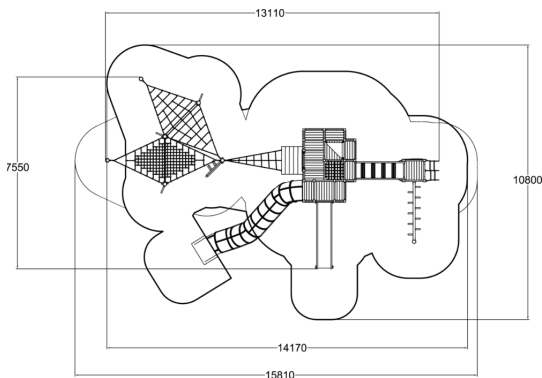

-  Bridges
2
-  Climbing
8
-  Dynamic
2
-  Meeting points
4
-  Play panels
4
-  Roofs
1
-  Slides
2
-  Towers
5

Castle Laurentius provides children a venue for the most memorable imagination play. It is packed with exciting nooks, fun slides and multiple climbing and balancing activities. The unique, open structure of the main tower, rising to nearly four metres, offers a fantastic view to the surrounding landscape. Castle Laurentius' wooden frame blends beautifully in natural environments. It can also be customised according to your wishes by our MyDesign service.

User age	1+
Number of users	35
Product length, mm	13110
Product width, mm	7550
Product height, mm	3880
Impact area, m ²	102
Falling space, m ²	107.6
Height required, mm	4880
Max. free fall height, mm	2670
Safety info	EN 1176-1, 3 TÜV
Installation time (for 1), H	64
Wood	
Metal	
Ropes	