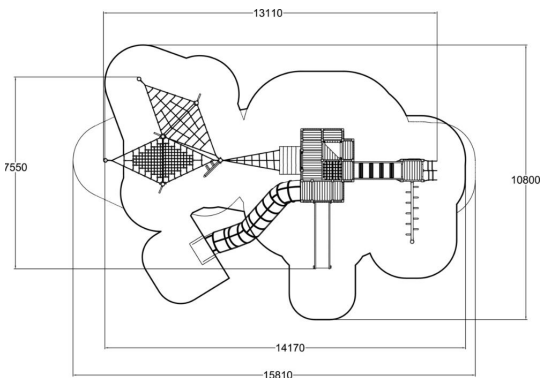

-  Bridges
2
-  Climbing
8
-  Dynamic
2
-  Meeting points
4
-  Play panels
4
-  Roofs
1
-  Slides
2
-  Towers
5

Castle Laurentius provides children a venue for the most memorable imagination play. It is packed with exciting nooks, fun slides and multiple climbing and balancing activities. The unique, open structure of the main tower, rising to nearly four metres, offers a fantastic view to the surrounding landscape. Castle Laurentius' wooden frame blends beautifully in natural environments. It can also be customised according to your wishes by our MyDesign service.

User age	1+
Number of users	35
Product length, mm	13110
Product width, mm	7550
Product height, mm	3880
Impact area, m ²	102
Falling space, m ²	107.6
Height required, mm	4880
Max. free fall height, mm	2670
Safety info	EN 1176-1, 3 TÜV
Installation time (for 1), H	64
Wood	
Metal	
Ropes	