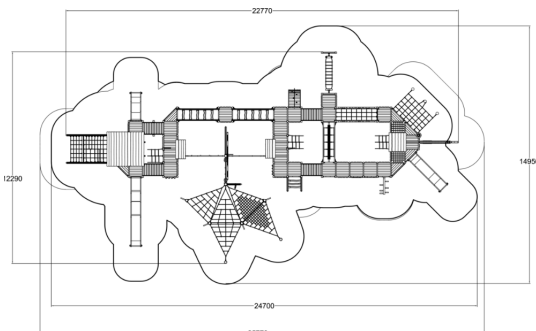

Balancing
5

Bridges
3

Climbing
12

Dynamic
4

Meeting points
3

Play panels
2

Roofs
5

Slides
3

The most expansive vessel in our fleet, Ship Gloria is more than just a piece of playground equipment; it's a swash-buckling experience that must be seen to be believed. Bursting with play value, Gloria boasts a center mast exceeding six meters in height, eight bridges, seven access elements, four climbing entrances, three slides, three climbing nets, a rotating ladder, and numerous other play features. Ship Gloria's play value is exceptional, as it affords users the opportunities to develop and strengthen their physical and mental abilities through play. Its strong, sturdy construction allows for a greater number of users to play together at once, and its open towers provide long lines of sight and the feel of being on a real ship out at sea. Ideal for theming, Ship Gloria can be customized and branded to meet your needs, and modified to accommodate virtually any, larger setting. The perfect solution to a large, empty space; Ship Gloria is ready to set sail at a playground near you.

User age	3+
Number of users	92
Product length, mm	22770
Product width, mm	12250
Product height, mm	6200
Impact area, m ²	216.3
Falling space, m ²	234.6
Height required, mm	6200
Max. free fall height, mm	2900
Safety info	EN 1176-1, 3 TÜV
Installation time (for 1), H	170
Wood	
Metal	
Ropes	