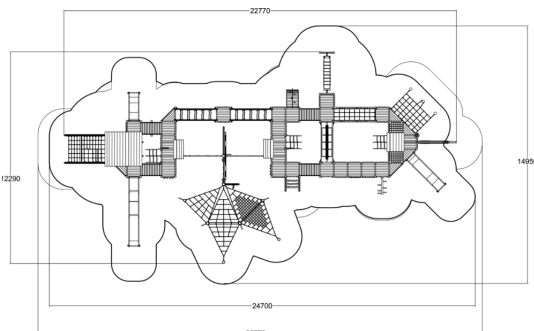

Balancing
5

Bridges
3

Climbing
12

Dynamic
4

Meeting points
3

Play panels
2

Roofs
5

Slides
3

The most expansive vessel in our fleet, Ship Gloria is more than just a piece of playground equipment; it's a swash-buckling experience that must be seen to be believed. Bursting with play value, Gloria boasts a center mast exceeding six meters in height, eight bridges, seven access elements, four climbing entrances, three slides, three climbing nets, a rotating ladder, and numerous other play features. Ship Gloria's play value is exceptional, as it affords users the opportunities to develop and strengthen their physical and mental abilities through play. Its strong, sturdy construction allows for a greater number of users to play together at once, and its open towers provide long lines of sight and the feel of being on a real ship out at sea. Ideal for theming, Ship Gloria can be customized and branded to meet your needs, and modified to accommodate virtually any, larger setting. The perfect solution to a large, empty space; Ship Gloria is ready to set sail at a playground near you.

User age	3+
Number of users	92
Product length, mm	22770
Product width, mm	12250
Product height, mm	6200
Impact area, m ²	216.3
Falling space, m ²	234.6
Height required, mm	6200
Max. free fall height, mm	2900
Safety info	EN 1176-1, 3 TÜV
Installation time (for 1), H	170
Wood	
Metal	
Ropes	