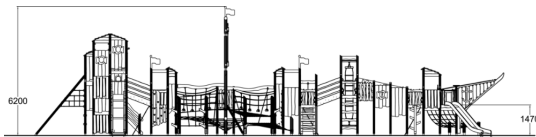

Balancing
5

Bridges
3

Climbing
12

Dynamic
4

Meeting points
3

Play panels
2

Roofs
5

Slides
3

The most expansive vessel in our fleet, Ship Gloria is more than just a piece of playground equipment; it's a swash-buckling experience that must be seen to be believed. Bursting with play value, Gloria boasts a center mast exceeding six meters in height, eight bridges, seven access elements, four climbing entrances, three slides, three climbing nets, a rotating ladder, and numerous other play features. Ship Gloria's play value is exceptional, as it affords users the opportunities to develop and strengthen their physical and mental abilities through play. Its strong, sturdy construction allows for a greater number of users to play together at once, and its open towers provide long lines of sight and the feel of being on a real ship out at sea. Ideal for theming, Ship Gloria can be customized and branded to meet your needs, and modified to accommodate virtually any, larger setting. The perfect solution to a large, empty space; Ship Gloria is ready to set sail at a playground near you.

User age	3+
Number of users	92
Product length, mm	22770
Product width, mm	12250
Product height, mm	6200
Impact area, m ²	216.3
Falling space, m ²	234.6
Height required, mm	6200
Max. free fall height, mm	2900
Safety info	EN 1176-1, 3 TÜV
Installation time (for 1), H	170
Wood	
Metal	
Ropes	