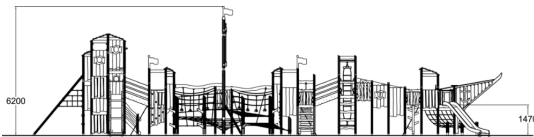

Balancing
5

Bridges
3

Climbing
12

Dynamic
4

Meeting points
3

Play panels
2

Roofs
5

Slides
3

The most expansive vessel in our fleet, Ship Gloria is more than just a piece of playground equipment; it's a swash-buckling experience that must be seen to be believed. Bursting with play value, Gloria boasts a center mast exceeding six meters in height, eight bridges, seven access elements, four climbing entrances, three slides, three climbing nets, a rotating ladder, and numerous other play features. Ship Gloria's play value is exceptional, as it affords users the opportunities to develop and strengthen their physical and mental abilities through play. Its strong, sturdy construction allows for a greater number of users to play together at once, and its open towers provide long lines of sight and the feel of being on a real ship out at sea. Ideal for theming, Ship Gloria can be customized and branded to meet your needs, and modified to accommodate virtually any, larger setting. The perfect solution to a large, empty space; Ship Gloria is ready to set sail at a playground near you.

User age	3+
Number of users	92
Product length, mm	22770
Product width, mm	12250
Product height, mm	6200
Impact area, m ²	216.3
Falling space, m ²	234.6
Height required, mm	6200
Max. free fall height, mm	2900
Safety info	EN 1176-1, 3 TÜV
Installation time (for 1), H	170
Wood	
Metal	
Ropes	