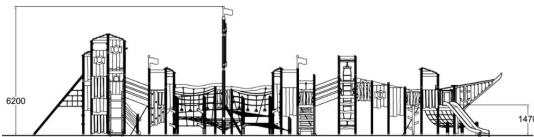

Balancing  
5

Bridges  
3

Climbing  
12

Dynamic  
4

Meeting points  
3

Play panels  
2

Roofs  
5

Slides  
3

The most expansive vessel in our fleet, Ship Gloria is more than just a piece of playground equipment; it's a swash-buckling experience that must be seen to be believed. Bursting with play value, Gloria boasts a center mast exceeding six meters in height, eight bridges, seven access elements, four climbing entrances, three slides, three climbing nets, a rotating ladder, and numerous other play features. Ship Gloria's play value is exceptional, as it affords users the opportunities to develop and strengthen their physical and mental abilities through play. Its strong, sturdy construction allows for a greater number of users to play together at once, and its open towers provide long lines of sight and the feel of being on a real ship out at sea. Ideal for theming, Ship Gloria can be customized and branded to meet your needs, and modified to accommodate virtually any, larger setting. The perfect solution to a large, empty space; Ship Gloria is ready to set sail at a playground near you.

User age	3+
Number of users	92
Product length, mm	22770
Product width, mm	12250
Product height, mm	6200
Impact area, m <sup>2</sup>	216.3
Falling space, m <sup>2</sup>	234.6
Height required, mm	6200
Max. free fall height, mm	2900
Safety info	EN 1176-1, 3 TÜV
Installation time (for 1), H	170
Wood	
Metal	
Ropes	