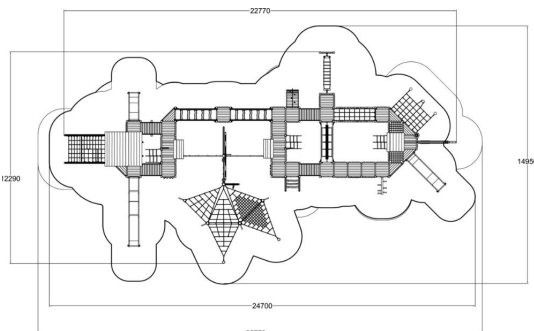

Balancing  
5

Bridges  
3

Climbing  
12

Dynamic  
4

Meeting points  
3

Play panels  
2

Roofs  
5

Slides  
3

The most expansive vessel in our fleet, Ship Gloria is more than just a piece of playground equipment; it's a swash-buckling experience that must be seen to be believed. Bursting with play value, Gloria boasts a center mast exceeding six meters in height, eight bridges, seven access elements, four climbing entrances, three slides, three climbing nets, a rotating ladder, and numerous other play features. Ship Gloria's play value is exceptional, as it affords users the opportunities to develop and strengthen their physical and mental abilities through play. Its strong, sturdy construction allows for a greater number of users to play together at once, and its open towers provide long lines of sight and the feel of being on a real ship out at sea. Ideal for theming, Ship Gloria can be customized and branded to meet your needs, and modified to accommodate virtually any, larger setting. The perfect solution to a large, empty space; Ship Gloria is ready to set sail at a playground near you.

User age	3+
Number of users	92
Product length, mm	22770
Product width, mm	12250
Product height, mm	6200
Impact area, m <sup>2</sup>	216.3
Falling space, m <sup>2</sup>	234.6
Height required, mm	6200
Max. free fall height, mm	2900
Safety info	EN 1176-1, 3 TÜV
Installation time (for 1), H	170
Wood	
Metal	
Ropes	