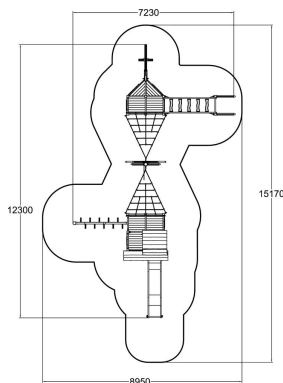

User age	4+
Number of users	32
Product length, mm	12300
Product width, mm	7230
Product height, mm	4630
Impact area, m ²	68
Falling space, m ²	67.7
Height required, mm	5630
Max. free fall height, mm	2330
Safety info	EN 1176-1, 3 TÜV
Installation time (for 1), H	36
Foundation options	Deep mounting Surface mounting
Wood	
Metal	
Ropes	