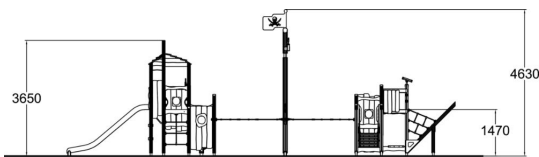

User age	4+
Number of users	32
Product length, mm	12300
Product width, mm	7230
Product height, mm	4630
Impact area, m ²	68
Falling space, m ²	67.7
Height required, mm	5630
Max. free fall height, mm	2330
Safety info	EN 1176-1, 3 TÜV
Installation time (for 1), H	36
Foundation options	Deep mounting Surface mounting
Wood	
Metal	
Ropes	