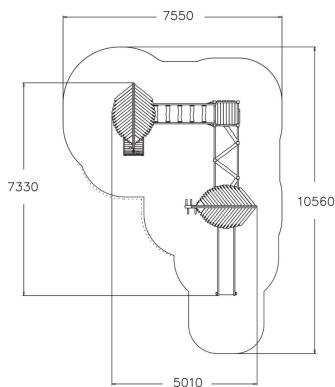

-  Bridges  
2
-  Climbing  
4
-  Roofs  
2
-  Slides  
1
-  Towers  
3

Goblin's Forest is a multifunctional piece of playground equipment with many options that develop children's motor skills and are suitable for climbers of different levels. It includes two 1,470 mm high, covered towers that can be reached by a climbing wall, a climbing ramp, a peg ladder or a normal ladder. Access from one tower to the other is by balancing on a rung bridge or a zig-zag bridge. An exciting, long slide is guaranteed to give a thrilling ride. The fact that the various climbing sections are organised in the form of routes provides diverse forms of exercise and fosters the children's imaginations. The Goblin's Forest settles smoothly into its environment, and the imagination is the only limit beneath its lovely leafy roofs.

User age	3+
Number of users	11
Product length, mm	5020
Product width, mm	7330
Product height, mm	3820
Impact area, m <sup>2</sup>	52.6
Falling space, m <sup>2</sup>	52.9
Height required, mm	3820
Max. free fall height, mm	2190
Safety info	EN 1176-1, 3 TÜV
Installation time (for 1), H	22.5
Foundation options	Deep mounting Surface mounting
Wood	
Metal colour	