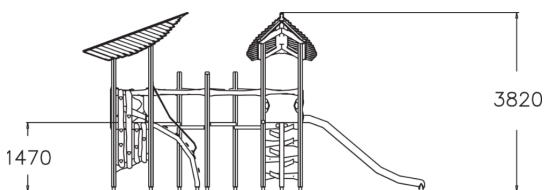

-  Balancing
1
-  Bridges
2
-  Climbing
4
-  Roofs
2
-  Slides
1
-  Towers
3

Goblin's Forest is a multifunctional piece of playground equipment with many options that develop children's motor skills and are suitable for climbers of different levels. It includes two 1470 mm high, covered towers that can be reached by a climbing wall, a climbing ramp, a peg ladder, or a normal ladder. Access from one tower to the other is by balancing on a rung bridge or a zig-zag crossing. An exciting, long slide is guaranteed to give a thrilling ride. The fact that the various climbing sections are organized in the form of routes provides diverse forms of exercise and fosters the children's imaginations. The Goblin's Forest settles smoothly into its environment, and the imagination is the only limit beneath its lovely leafy roofs. When the product is placed in a kindergarten yard, please consider adding safety bridges (A10376) under the zig-zag and step bridge crossings.

User age	3+
Number of users	11
Product length, mm	5020
Product width, mm	7330
Product height, mm	3820
Impact area, m ²	52.6
Falling space, m ²	52.9
Height required, mm	3820
Max. free fall height, mm	2190
Safety info	EN 1176-1, 3 TÜV
Installation time (for 1), H	22.5
Foundation options	deep_mounting
Wood	
Metal	
Ropes	