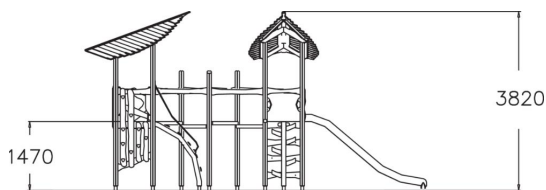

-  Balancing  
1
-  Bridges  
2
-  Climbing  
4
-  Roofs  
2
-  Slides  
1
-  Towers  
3

Goblin's Forest is a multifunctional piece of playground equipment with many options that develop children's motor skills and are suitable for climbers of different levels. It includes two 1470 mm high, covered towers that can be reached by a climbing wall, a climbing ramp, a peg ladder, or a normal ladder. Access from one tower to the other is by balancing on a rung bridge or a zig-zag crossing. An exciting, long slide is guaranteed to give a thrilling ride. The fact that the various climbing sections are organized in the form of routes provides diverse forms of exercise and fosters the children's imaginations. The Goblin's Forest settles smoothly into its environment, and the imagination is the only limit beneath its lovely leafy roofs. When the product is placed in a kindergarten yard, please consider adding safety bridges (A10376) under the zig-zag and step bridge crossings.

User age	3+
Number of users	11
Product length, mm	5020
Product width, mm	7330
Product height, mm	3820
Impact area, m <sup>2</sup>	52.6
Falling space, m <sup>2</sup>	52.9
Height required, mm	3820
Max. free fall height, mm	2190
Safety info	EN 1176-1, 3 TÜV
Installation time (for 1), H	22.5
Foundation options	Deep mounting Surface mounting
Wood	
Metal	