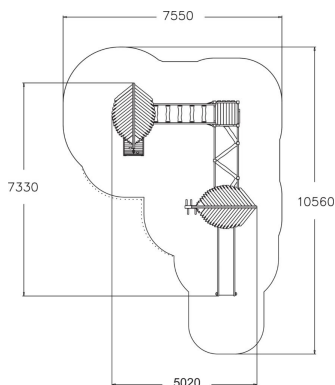

-  Balancing  
1
-  Bridges  
2
-  Climbing  
4
-  Roofs  
2
-  Slides  
1
-  Towers  
3

Goblin's Forest is a multifunctional piece of playground equipment with many options that develop children's motor skills and are suitable for climbers of different levels. It includes two 1470 mm high, covered towers that can be reached by a climbing wall, a climbing ramp, a peg ladder, or a normal ladder. Access from one tower to the other is by balancing on a rung bridge or a zig-zag crossing. An exciting, long slide is guaranteed to give a thrilling ride. The fact that the various climbing sections are organized in the form of routes provides diverse forms of exercise and fosters the children's imaginations. The Goblin's Forest settles smoothly into its environment, and the imagination is the only limit beneath its lovely leafy roofs. When the product is placed in a kindergarten yard, please consider adding safety bridges (A10376) under the zig-zag and step bridge crossings.

User age	3+
Number of users	11
Product length, mm	5020
Product width, mm	7330
Product height, mm	3820
Impact area, m <sup>2</sup>	52.6
Falling space, m <sup>2</sup>	52.9
Height required, mm	3820
Max. free fall height, mm	2190
Safety info	EN 1176-1, 3 TÜV
Installation time (for 1), H	22.5
Foundation options	Deep mounting Surface mounting
Wood	
Metal	