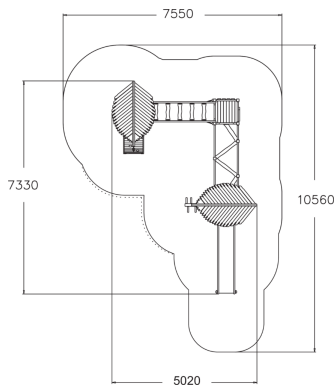

-  Balancing
1
-  Bridges
2
-  Climbing
4
-  Roofs
2
-  Slides
1
-  Towers
3

Goblin's Forest is a multifunctional piece of playground equipment with many options that develop children's motor skills and are suitable for climbers of different levels. It includes two 1470 mm high, covered towers that can be reached by a climbing wall, a climbing ramp, a peg ladder, or a normal ladder. Access from one tower to the other is by balancing on a rung bridge or a zig-zag crossing. An exciting, long slide is guaranteed to give a thrilling ride. The fact that the various climbing sections are organized in the form of routes provides diverse forms of exercise and fosters the children's imaginations. The Goblin's Forest settles smoothly into its environment, and the imagination is the only limit beneath its lovely leafy roofs. When the product is placed in a kindergarten yard, please consider adding safety bridges (A10376) under the zig-zag and step bridge crossings.

User age	3+
Number of users	11
Product length, mm	5020
Product width, mm	7330
Product height, mm	3820
Impact area, m ²	52.6
Falling space, m ²	52.9
Height required, mm	3820
Max. free fall height, mm	2190
Safety info	EN 1176-1, 3 TÜV
Installation time (for 1), H	22.5
Foundation options	deep_mounting
Wood	
Metal	
Ropes	