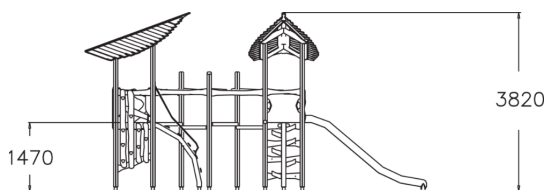

-  Balancing
1
-  Bridges
2
-  Climbing
4
-  Roofs
2
-  Slides
1
-  Towers
3

Goblin's Forest is a multifunctional piece of playground equipment with many options that develop children's motor skills and are suitable for climbers of different levels. It includes two 1470 mm high, covered towers that can be reached by a climbing wall, a climbing ramp, a peg ladder, or a normal ladder. Access from one tower to the other is by balancing on a rung bridge or a zig-zag crossing. An exciting, long slide is guaranteed to give a thrilling ride. The fact that the various climbing sections are organized in the form of routes provides diverse forms of exercise and fosters the children's imaginations. The Goblin's Forest settles smoothly into its environment, and the imagination is the only limit beneath its lovely leafy roofs. When the product is placed in a kindergarten yard, please consider adding safety bridges (A10376) under the zig-zag and step bridge crossings.

User age	3+
Number of users	11
Product length, mm	5020
Product width, mm	7330
Product height, mm	3820
Impact area, m ²	52.6
Falling space, m ²	52.9
Height required, mm	3820
Max. free fall height, mm	2190
Safety info	EN 1176-1, 3 TÜV
Installation time (for 1), H	22.5
Foundation options	deep_mounting
Wood	
Metal	
Ropes	