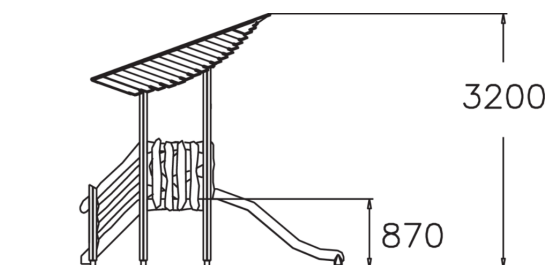

Fairy's Burrow is a lovely slide, straight from a story-book, that will fit into a small space. This playground equipment for younger children includes small steps, a covered, 870 mm high platform and a low slide. The platform's leafy roof and wooden fences give wings to the imagination and lead to all sorts of exciting imaginative games. Structure of the slides is curved laminated wood and the gliding surface is stainless steel. All Flora products are modular, and all parts are factory-made which guarantees an easy access and exchangeability of spare parts.

User age	1+
Number of users	4
Product length, mm	3310
Product width, mm	1500
Product height, mm	3200
Impact area, m <sup>2</sup>	19.1
Falling space, m <sup>2</sup>	21.3
Height required, mm	3200
Max. free fall height, mm	1000
Safety info	EN 1176-1, 3 TÜV
Installation time (for 1), H	8
Foundation options	deep_mounting
Wood	<input checked="" type="checkbox"/>
Metal	<input type="checkbox"/>