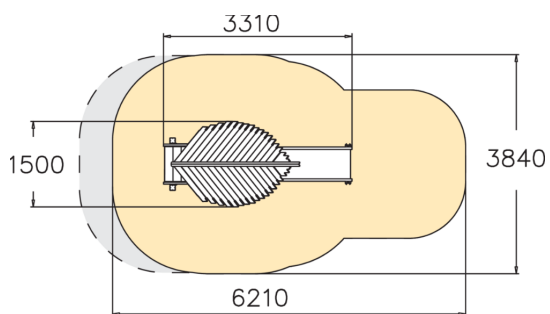

Fairy's Burrow is a lovely slide, straight from a story-book, that will fit into a small space. This playground equipment for younger children includes small steps, a covered, 870 mm high platform and a low slide. The platform's leafy roof and wooden fences give wings to the imagination and lead to all sorts of exciting imaginative games. Structure of the slides is curved laminated wood and the gliding surface is stainless steel. All Flora products are modular, and all parts are factory-made which guarantees an easy access and exchangeability of spare parts.

User age	1+
Number of users	4
Product length, mm	3310
Product width, mm	1500
Product height, mm	3200
Impact area, m <sup>2</sup>	19.1
Falling space, m <sup>2</sup>	21.3
Height required, mm	3200
Max. free fall height, mm	1000
Safety info	EN 1176-1, 3 TÜV
Installation time (for 1), H	8
Foundation options	deep_mounting
Wood	<input checked="" type="checkbox"/>
Metal	<input type="checkbox"/>