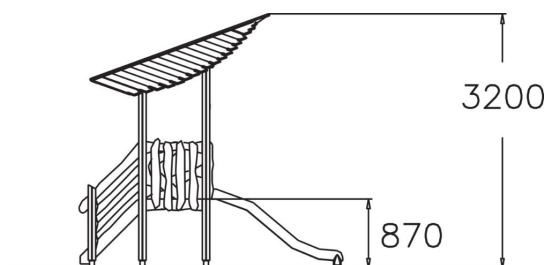

-  Roofs
1
-  Slides
1
-  Towers
1

Fairy's Burrow is a lovely slide, straight from a story-book, that will fit into a small space. This playground equipment for younger children includes small steps, a covered, 870 mm high platform and a low slide. The platform's leafy roof and wooden fences give wings to the imagination and lead to all sorts of exciting imaginative games. Structure of the slides is curved laminated wood and the gliding surface is stainless steel. All Flora products are modular, and all parts are factory-made which guarantees an easy access and exchangeability of spare parts.

User age	1+
Number of users	4
Product length, mm	3310
Product width, mm	1500
Product height, mm	3200
Impact area, m ²	19.1
Falling space, m ²	21.3
Height required, mm	3200
Max. free fall height, mm	1000
Safety info	EN 1176-1, 3 TÜV
Installation time (for 1), H	8
Foundation options	Deep mounting Surface mounting
Wood	
Metal colour	