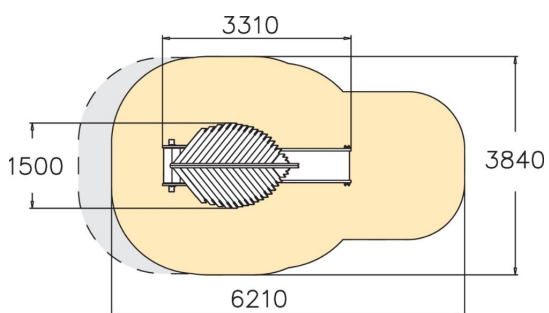

Fairy's Burrow is a lovely slide, straight from a story-book, that will fit into a small space. This playground equipment for younger children includes small steps, a covered, 870 mm high platform and a low slide. The platform's leafy roof and wooden fences give wings to the imagination and lead to all sorts of exciting imaginative games. Structure of the slides is curved laminated wood and the gliding surface is stainless steel. All Flora products are modular, and all parts are factory-made which guarantees an easy access and exchangeability of spare parts.

User age	1+
Number of users	4
Product length, mm	3310
Product width, mm	1500
Product height, mm	3200
Impact area, m ²	19.1
Falling space, m ²	21.3
Height required, mm	3200
Max. free fall height, mm	1000
Safety info	EN 1176-1, 3 TÜV
Installation time (for 1), H	8
Foundation options	Deep mounting Surface mounting
Wood	<input checked="" type="checkbox"/>
Metal	<input type="checkbox"/>