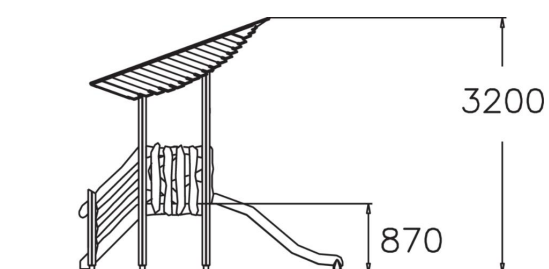

Fairy's Burrow is a lovely slide, straight from a story-book, that will fit into a small space. This playground equipment for younger children includes small steps, a covered, 870 mm high platform and a low slide. The platform's leafy roof and wooden fences give wings to the imagination and lead to all sorts of exciting imaginative games. Structure of the slides is curved laminated wood and the gliding surface is stainless steel. All Flora products are modular, and all parts are factory-made which guarantees an easy access and exchangeability of spare parts.

User age	1+
Number of users	4
Product length, mm	3310
Product width, mm	1500
Product height, mm	3200
Impact area, m ²	19.1
Falling space, m ²	21.3
Height required, mm	3200
Max. free fall height, mm	1000
Safety info	EN 1176-1, 3 TÜV
Installation time (for 1), H	8
Foundation options	Deep mounting Surface mounting
Wood	<input checked="" type="checkbox"/>
Metal	<input type="checkbox"/>