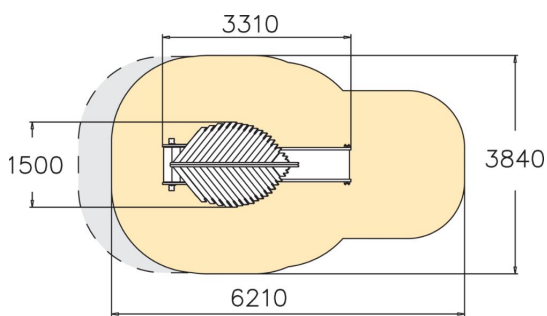

-  Roofs
1
-  Slides
1
-  Towers
1

Fairy's Burrow is a lovely slide, straight from a story-book, that will fit into a small space. This playground equipment for younger children includes small steps, a covered, 870 mm high platform and a low slide. The platform's leafy roof and wooden fences give wings to the imagination and lead to all sorts of exciting imaginative games. Structure of the slides is curved laminated wood and the gliding surface is stainless steel. All Flora products are modular, and all parts are factory-made which guarantees an easy access and exchangeability of spare parts.

User age	1+
Number of users	4
Product length, mm	3310
Product width, mm	1500
Product height, mm	3200
Impact area, m ²	19.1
Falling space, m ²	21.3
Height required, mm	3200
Max. free fall height, mm	1000
Safety info	EN 1176-1, 3 TÜV
Installation time (for 1), H	8
Foundation options	Deep mounting Surface mounting
Wood	
Metal colour	