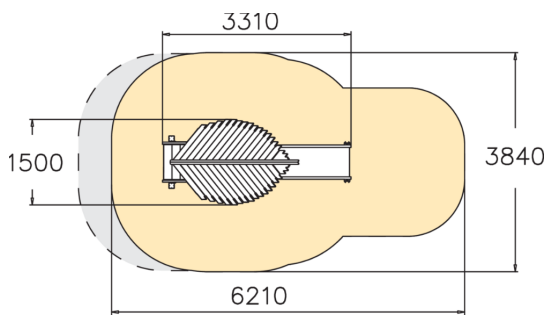

-  Roofs  
1
-  Slides  
1
-  Towers  
1

Fairy's Burrow is a lovely slide, straight from a story-book, that will fit into a small space. This playground equipment for younger children includes small steps, a covered, 870 mm high platform and a low slide. The platform's leafy roof and wooden fences give wings to the imagination and lead to all sorts of exciting imaginative games. Structure of the slides is curved laminated wood and the gliding surface is stainless steel. All Flora products are modular, and all parts are factory-made which guarantees an easy access and exchangeability of spare parts.

User age	1+
Number of users	4
Product length, mm	3310
Product width, mm	1500
Product height, mm	3200
Impact area, m <sup>2</sup>	19.1
Falling space, m <sup>2</sup>	21.3
Height required, mm	3200
Max. free fall height, mm	1000
Safety info	EN 1176-1, 3 TÜV
Installation time (for 1), H	8
Foundation options	deep_mounting
Wood	
Metal	