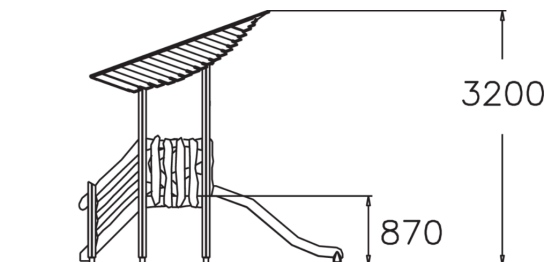

-  Roofs  
1
-  Slides  
1
-  Towers  
1

Fairy's Burrow is a lovely slide, straight from a story-book, that will fit into a small space. This playground equipment for younger children includes small steps, a covered, 870 mm high platform and a low slide. The platform's leafy roof and wooden fences give wings to the imagination and lead to all sorts of exciting imaginative games. Structure of the slides is curved laminated wood and the gliding surface is stainless steel. All Flora products are modular, and all parts are factory-made which guarantees an easy access and exchangeability of spare parts.

User age	1+
Number of users	4
Product length, mm	3310
Product width, mm	1500
Product height, mm	3200
Impact area, m <sup>2</sup>	19.1
Falling space, m <sup>2</sup>	21.3
Height required, mm	3200
Max. free fall height, mm	1000
Safety info	EN 1176-1, 3 TÜV
Installation time (for 1), H	8
Foundation options	deep_mounting
Wood	
Metal	