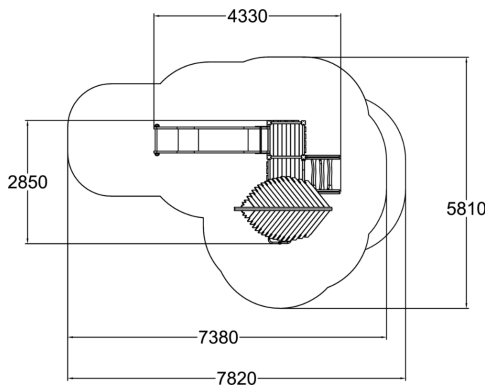

-  Climbing
2
-  Roofs
1
-  Slides
1
-  Towers
1

This playground set includes one 1,470 mm high, covered tower that can be reached by two different ladders. An exciting long slide and a fireman's pole are guaranteed to give a thrilling ride. The Troll's Shelter is a multifunctional piece of playground equipment with many options that develop children's motor skills and are suitable for climbers of different levels. The piece settles smoothly into its environment, and the imagination is the only limit beneath its lovely leafy roofs. The product is manufactured from locally sourced nordic pine. Looking for a Nordic Swan Ecolabelled product? This product is available with the Nordic Swan Ecolabel (item no. SL175510) in Nature Tone with deep mounting. Contact us and we'll be happy to tell you more!

User age	3+
Number of users	7
Product length, mm	7330
Product width, mm	2850
Product height, mm	3820
Impact area, m ²	29
Falling space, m ²	31
Height required, mm	3820
Max. free fall height, mm	1470
Safety info	EN 1176-1, 3 TÜV
Installation time (for 1), H	13
Foundation options	deep_mounting surface_mounting
Wood	
Metal	