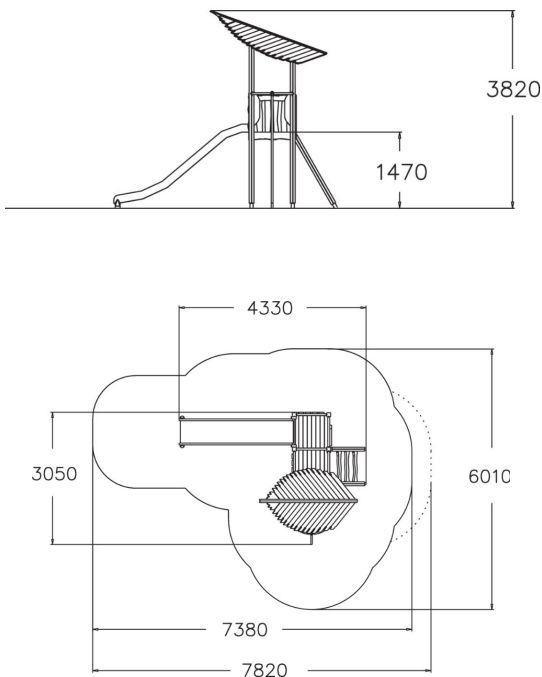

-  Climbing
2
-  Roofs
1
-  Slides
2
-  Towers
1

This playground set includes one 1,470 mm high, covered tower that can be reached by two different ladders. An exciting long slide and a fireman's pole are guaranteed to give a thrilling ride. The Troll's Shelter is a multifunctional piece of playground equipment with many options that develop children's motor skills and are suitable for climbers of different levels. The piece settles smoothly into its environment, and the imagination is the only limit beneath its lovely leafy roofs.

User age	3+
Number of users	7
Product length, mm	4330
Product width, mm	2850
Product height, mm	3820
Impact area, m ²	29.1
Falling space, m ²	30.5
Height required, mm	3820
Max. free fall height, mm	1470
Safety info	EN 1176-1, 3 TÜV
Installation time (for 1), H	13
Foundation options	Deep mounting Surface mounting
Wood	
Metal colour	