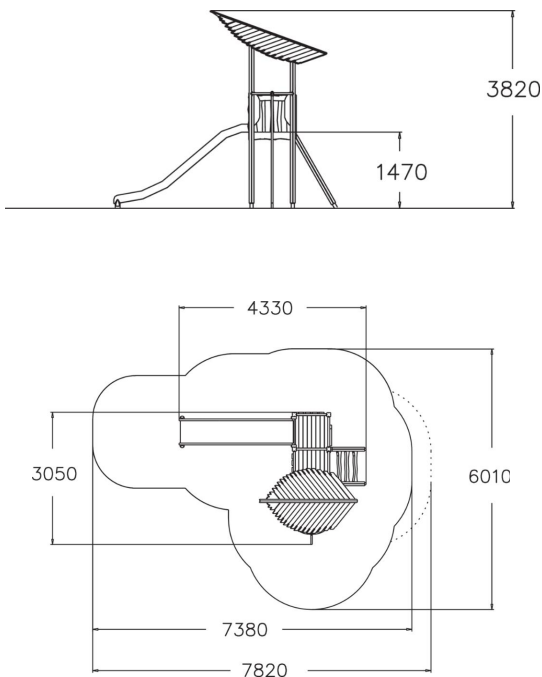

-  Climbing  
2
-  Roofs  
1
-  Slides  
1
-  Towers  
1

This playground set includes one 1,470 mm high, covered tower that can be reached by two different ladders. An exciting long slide and a fireman's pole are guaranteed to give a thrilling ride. The Troll's Shelter is a multifunctional piece of playground equipment with many options that develop children's motor skills and are suitable for climbers of different levels. The piece settles smoothly into its environment, and the imagination is the only limit beneath its lovely leafy roofs.

User age	3+
Number of users	7
Product length, mm	4330
Product width, mm	2850
Product height, mm	3820
Impact area, m <sup>2</sup>	29.1
Falling space, m <sup>2</sup>	30.5
Height required, mm	3820
Max. free fall height, mm	1470
Safety info	EN 1176-1, 3 TÜV
Installation time (for 1), H	13
Foundation options	Deep mounting Surface mounting
Wood	<input checked="" type="checkbox"/>
Metal	<input type="checkbox"/>