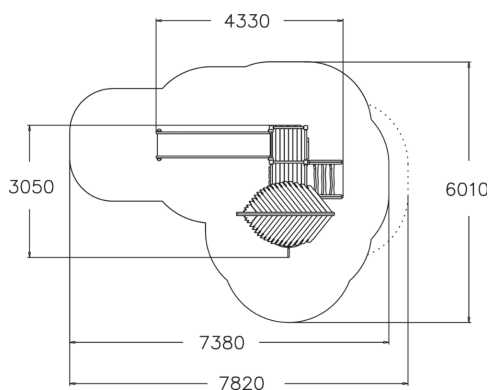

-  Climbing  
2
-  Roofs  
1
-  Slides  
1
-  Towers  
1

This playground set includes one 1,470 mm high, covered tower that can be reached by two different ladders. An exciting long slide and a fireman's pole are guaranteed to give a thrilling ride. The Troll's Shelter is a multifunctional piece of playground equipment with many options that develop children's motor skills and are suitable for climbers of different levels. The piece settles smoothly into its environment, and the imagination is the only limit beneath its lovely leafy roofs.

User age	3+
Number of users	7
Product length, mm	4330
Product width, mm	2850
Product height, mm	3820
Impact area, m <sup>2</sup>	29.1
Falling space, m <sup>2</sup>	30.5
Height required, mm	3820
Max. free fall height, mm	1470
Safety info	EN 1176-1, 3 TÜV
Installation time (for 1), H	13
Foundation options	deep_mounting
Wood	
Metal	