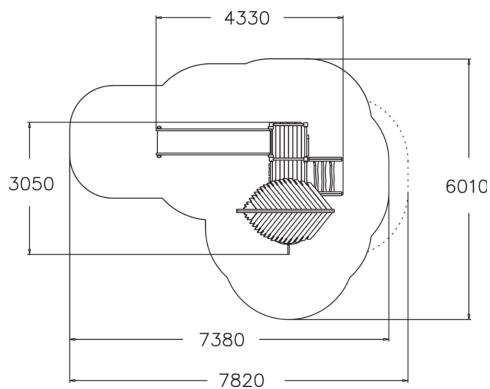

-  Climbing
2
-  Roofs
1
-  Slides
1
-  Towers
1

This playground set includes one 1,470 mm high, covered tower that can be reached by two different ladders. An exciting long slide and a fireman's pole are guaranteed to give a thrilling ride. The Troll's Shelter is a multifunctional piece of playground equipment with many options that develop children's motor skills and are suitable for climbers of different levels. The piece settles smoothly into its environment, and the imagination is the only limit beneath its lovely leafy roofs.

User age	3+
Number of users	7
Product length, mm	4330
Product width, mm	2850
Product height, mm	3820
Impact area, m ²	29.1
Falling space, m ²	30.5
Height required, mm	3820
Max. free fall height, mm	1470
Safety info	EN 1176-1, 3 TÜV
Installation time (for 1), H	13
Foundation options	deep_mounting
Wood	<input checked="" type="checkbox"/>
Metal	<input type="checkbox"/>