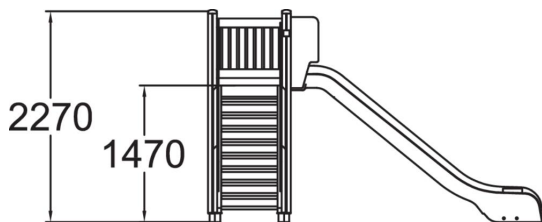

Play equipment with stairs to a +1470 mm high platform and a plastic slide.

User age	2+
Number of users	8
Product length, mm	3640
Product width, mm	2240
Product height, mm	2260
Impact area, m ²	24
Falling space, m ²	24.8
Height required, mm	3270
Max. free fall height, mm	1470
Safety info	EN 1176-1, 3 TÜV
Installation time (for 1), H	6
Foundation options	deep_mounting