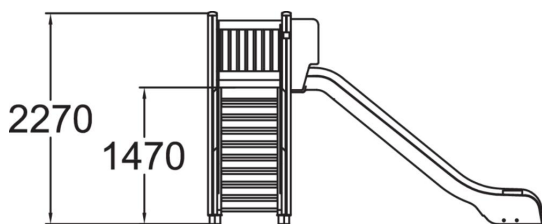

Play equipment with stairs to a +1470 mm high platform and a plastic slide.

User age	2+
Number of users	8
Product length, mm	3640
Product width, mm	2240
Product height, mm	2260
Impact area, m ²	24
Falling space, m ²	24.8
Height required, mm	3270
Max. free fall height, mm	1470
Safety info	EN 1176-1, 3 TÜV
Installation time (for 1), H	6
Foundation options	deep_mounting
Wood	
Metal	
Colour of walls and HPL	