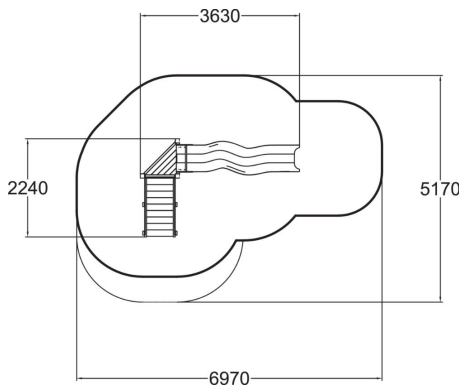

Play equipment with stairs to a +1470 mm high platform and a plastic slide.

User age	2+
Number of users	8
Product length, mm	3640
Product width, mm	2240
Product height, mm	2260
Impact area, m ²	24
Falling space, m ²	24.8
Height required, mm	3270
Max. free fall height, mm	1470
Safety info	EN 1176-1, 3 TÜV
Installation time (for 1), H	6
Foundation options	deep_mounting
Wood	
Metal	
Colour of walls and HPL	