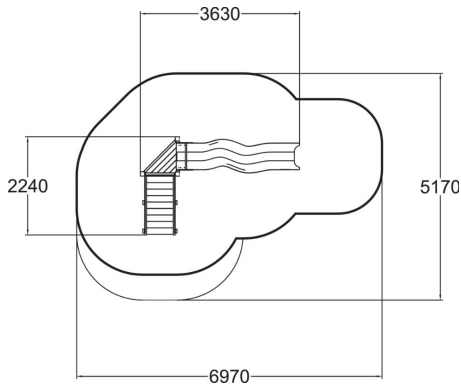

Play equipment with stairs to a +1470 mm high platform and a plastic slide.

User age	2+
Number of users	8
Product length, mm	3640
Product width, mm	2240
Product height, mm	2260
Impact area, m ²	24
Falling space, m ²	24.8
Height required, mm	3270
Max. free fall height, mm	1470
Safety info	EN 1176-1, 3 TÜV
Installation time (for 1), H	6
Foundation options	deep_mounting