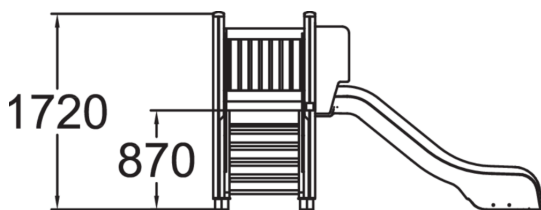

Playground product with stairs to a 870 mm high platform and a small plastic slide for safe sliding.

User age	1+
Number of users	3
Product length, mm	2900
Product width, mm	1630
Product height, mm	1710
Impact area, m ²	19
Height required, mm	2670
Max. free fall height, mm	1000
Safety info	EN 1176-1, 3 TÜV
Installation time (for 1), H	5
Foundation options	deep_mounting
Wood	
Metal	
Colour of walls and HPL	