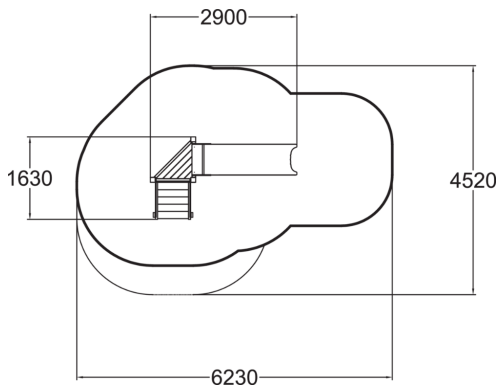

Playground product with stairs to a 870 mm high platform and a small plastic slide for safe sliding.

User age	1+
Number of users	3
Product length, mm	2900
Product width, mm	1630
Product height, mm	1710
Impact area, m ²	19
Height required, mm	2670
Max. free fall height, mm	1000
Safety info	EN 1176-1, 3 TÜV
Installation time (for 1), H	5
Foundation options	deep_mounting
Wood	
Metal	
Colour of walls and HPL	