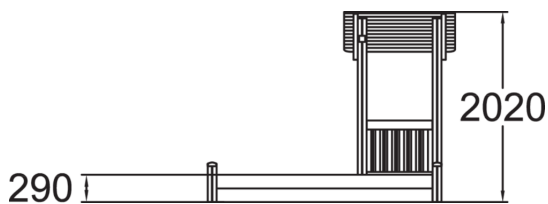

|                               |               |
|-------------------------------|---------------|
| User age                      | 1+            |
| Number of users               | 13            |
| Product length, mm            | 2640          |
| Product width, mm             | 2630          |
| Product height, mm            | 2020          |
| Falling space, m <sup>2</sup> | 28.3          |
| Height required, mm           | 2020          |
| Max. free fall height, mm     | 290           |
| Safety info                   | EN 1176-1 TÜV |
| Installation time (for 1), H  | 8             |
| Foundation options            | deep_mounting |