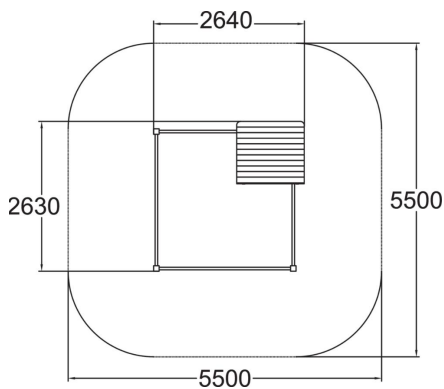

User age	1+
Number of users	13
Product length, mm	2970
Product width, mm	2980
Product height, mm	2380
Height required, mm	2020
Max. free fall height, mm	320
Safety info	EN 1176-1 TÜV
Installation time (for 1), H	8
Foundation options	deep_mounting
Wood	