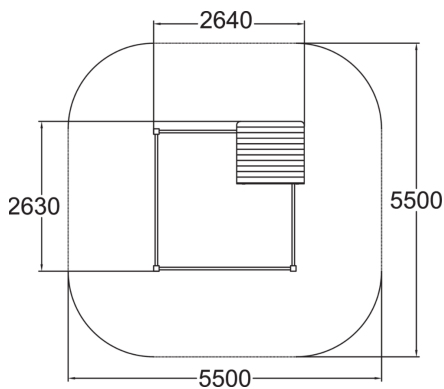

|                               |               |
|-------------------------------|---------------|
| User age                      | 1+            |
| Number of users               | 13            |
| Product length, mm            | 2640          |
| Product width, mm             | 2630          |
| Product height, mm            | 2020          |
| Falling space, m <sup>2</sup> | 28.3          |
| Height required, mm           | 2020          |
| Max. free fall height, mm     | 290           |
| Safety info                   | EN 1176-1 TÜV |
| Installation time (for 1), H  | 8             |
| Foundation options            | deep_mounting |