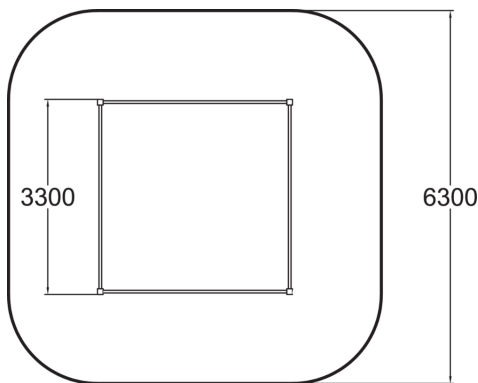

175081  
Sandbox

A wooden sandbox with clean lines. The sandbox offers children a good opportunity to use their imagination and improve their three-dimensional perception.

User age	1+
Number of users	21
Product length, mm	3300
Product width, mm	3300
Product height, mm	380
Falling space, m <sup>2</sup>	37.8
Height required, mm	2090
Max. free fall height, mm	290
Safety info	EN 1176-1 TÜV
Installation time (for 1), H	2
Foundation options	deep_mounting
Wood	