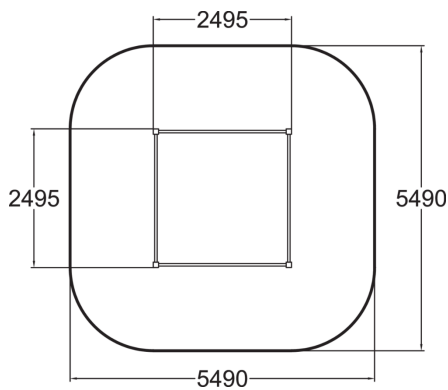

175080  
Sandbox

A wooden sandbox with clean lines. Sand play offers children a good opportunity to use their imagination and improve their three-dimensional perception.

User age	1+
Number of users	13
Product length, mm	2495
Product width, mm	2495
Product height, mm	380
Falling space, m <sup>2</sup>	28.3
Height required, mm	2090
Max. free fall height, mm	290
Safety info	EN 1176-1 TÜV
Installation time (for 1), H	1.5
Foundation options	deep_mounting
Wood	