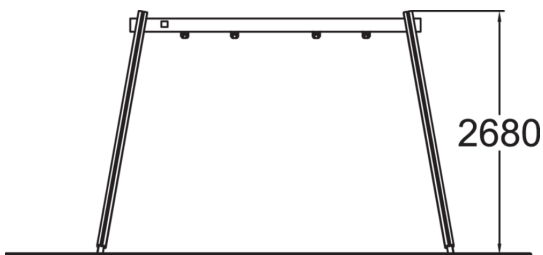

Swing Frame

Swing frame for two swings, matching the Clover family of products. The frame height is 2680 mm, the chain is 210 cm long. Swinging stimulates the vestibular system located in the inner ear, which in turn develops motor coordination and balance. The swinging motion also soothes the mind. Looking for a Nordic Swan Ecolabelled product? This product is available with the Nordic Swan Ecolabel (item no. SL175076) in Nature Tone with deep mounting. Contact us and we'll be happy to tell you more!

User age	4+
Number of users	2
Product length, mm	3930
Product width, mm	1110
Product height, mm	2680
Impact area, m ²	25.5
Height required, mm	2900
Max. free fall height, mm	1400
Safety info	EN 1176-1, 2 TÜV
Installation time (for 1), H	6
Foundation options	deep_mounting
Wood	