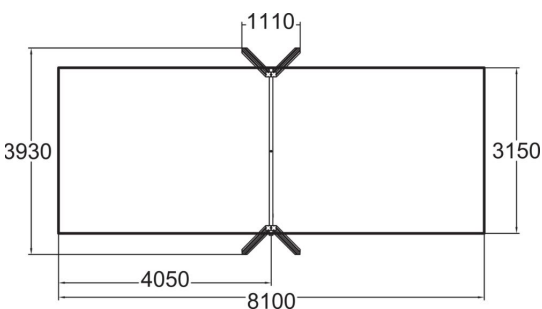

Swing Frame

Swing frame for two swings, matching the Clover family of products. The frame height is 2680 mm, the chain is 210 cm long. Swinging stimulates the vestibular system located in the inner ear, which in turn develops motor coordination and balance. The swinging motion also soothes the mind.

User age	4+
Number of users	2
Product length, mm	3930
Product width, mm	1110
Product height, mm	2680
Impact area, m ²	25.5
Height required, mm	2900
Max. free fall height, mm	1400
Safety info	EN 1176-1, 2 TÜV
Installation time (for 1), H	6
Foundation options	Deep mounting