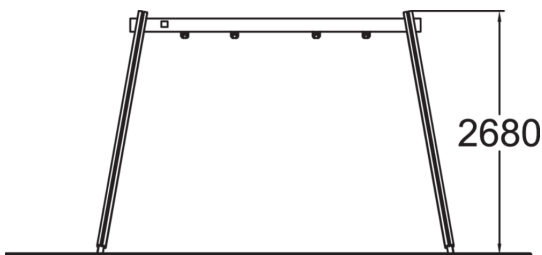

Swing Frame

Swing frame for two swings, matching the Clover family of products. The frame height is 2680 mm, the chain is 210 cm long. Swinging stimulates the vestibular system located in the inner ear, which in turn develops motor coordination and balance. The swinging motion also soothes the mind.

User age	4+
Number of users	2
Product length, mm	3930
Product width, mm	1110
Product height, mm	2680
Impact area, m ²	25.5
Height required, mm	2900
Max. free fall height, mm	1400
Safety info	EN 1176-1, 2 TÜV
Installation time (for 1), H	6
Foundation options	deep_mounting
Wood	