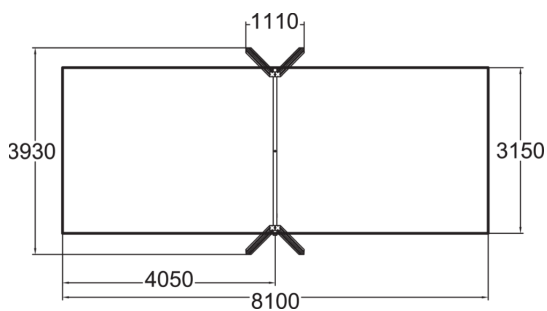

Swing Frame

Swing frame for two swings, matching the Clover family of products. The frame height is 2680 mm, the chain is 210 cm long. Swinging stimulates the vestibular system located in the inner ear, which in turn develops motor coordination and balance. The swinging motion also soothes the mind. Looking for a Nordic Swan Ecolabelled product? This product is available with the Nordic Swan Ecolabel (item no. SL175076) in Nature Tone with deep mounting. Contact us and we'll be happy to tell you more!

User age	4+
Number of users	2
Product length, mm	3930
Product width, mm	1110
Product height, mm	2680
Impact area, m ²	25.5
Height required, mm	2900
Max. free fall height, mm	1400
Safety info	EN 1176-1, 2 TÜV
Installation time (for 1), H	6
Foundation options	deep_mounting
Wood	