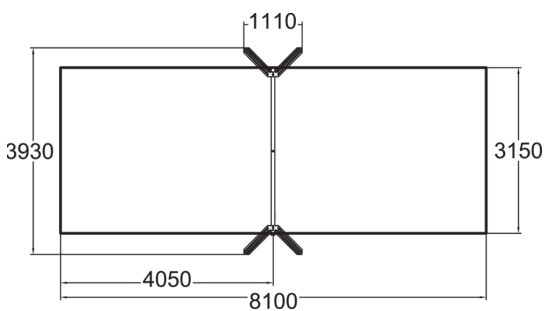

Swing Frame

Swing frame for two swings, matching the Clover family of products. The frame height is 2680 mm, the chain is 210 cm long. Swinging stimulates the vestibular system located in the inner ear, which in turn develops motor coordination and balance. The swinging motion also soothes the mind.

User age	4+
Number of users	2
Product length, mm	3930
Product width, mm	1110
Product height, mm	2680
Impact area, m ²	25.5
Height required, mm	2900
Max. free fall height, mm	1400
Safety info	EN 1176-1, 2 TÜV
Installation time (for 1), H	6
Foundation options	deep_mounting
Wood	