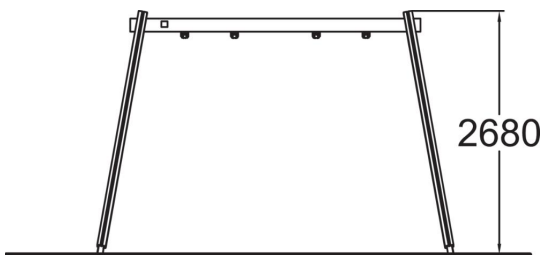

Swing Frame

Swing frame for two swings, matching the Clover family of products. The frame height is 2680 mm, the chain is 210 cm long. Swinging stimulates the vestibular system located in the inner ear, which in turn develops motor coordination and balance. The swinging motion also soothes the mind.

User age	4+
Number of users	2
Product length, mm	3930
Product width, mm	1110
Product height, mm	2680
Impact area, m ²	25.5
Height required, mm	2900
Max. free fall height, mm	1400
Safety info	EN 1176-1, 2 TÜV
Installation time (for 1), H	6
Foundation options	Deep mounting