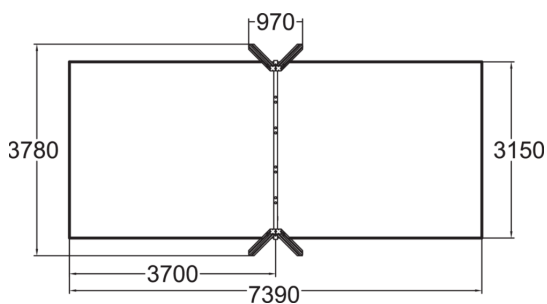

# Swing Frame low

Swing frame for two swings, matching the Clover family of products. The frame height is 2290 mm. The chain is 160 cm long. Swinging stimulates the vestibular system located in the inner ear, which in turn develops motor coordination and balance. The swinging motion also soothes the mind.

User age	1+
Number of users	2
Product length, mm	3780
Product width, mm	965
Product height, mm	2290
Impact area, m <sup>2</sup>	23.3
Height required, mm	2900
Max. free fall height, mm	1200
Safety info	EN 1176-1, 2 TÜV
Installation time (for 1), H	6
Foundation options	deep_mounting
Wood	