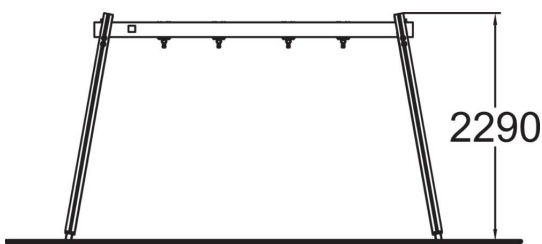

# Swing Frame

Swing frame for two swings, matching the Clover family of products. The frame height is 2290 mm. The chain is 160 cm long. Swinging stimulates the vestibular system located in the inner ear, which in turn develops motor coordination and balance. The swinging motion also soothes the mind.

User age	1+
Number of users	2
Product length, mm	3780
Product width, mm	965
Product height, mm	2290
Impact area, m <sup>2</sup>	23.3
Height required, mm	2900
Max. free fall height, mm	1200
Safety info	EN 1176-1, 2 TÜV
Installation time (for 1), H	6
Foundation options	Deep mounting