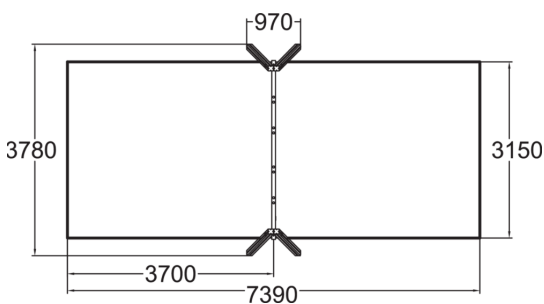

# Swing Frame low

Swing frame for two swings, matching the Clover family of products. The frame height is 2290 mm. The chain is 160 cm long. Swinging stimulates the vestibular system located in the inner ear, which in turn develops motor coordination and balance. The swinging motion also soothes the mind.

User age	1+
Number of users	2
Product length, mm	3780
Product width, mm	965
Product height, mm	2290
Impact area, m <sup>2</sup>	23.3
Height required, mm	2900
Max. free fall height, mm	1200
Safety info	EN 1176-1, 2 TÜV
Installation time (for 1), H	6
Foundation options	deep_mounting
Wood	