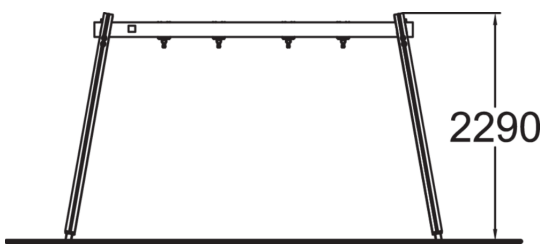

# Swing Frame low

Swing frame for two swings, matching the Clover family of products. The frame height is 2290 mm. The chain is 160 cm long. Swinging stimulates the vestibular system located in the inner ear, which in turn develops motor coordination and balance. The swinging motion also soothes the mind.

User age	1+
Number of users	2
Product length, mm	3780
Product width, mm	965
Product height, mm	2290
Impact area, m <sup>2</sup>	23.3
Height required, mm	2900
Max. free fall height, mm	1200
Safety info	EN 1176-1, 2 TÜV
Installation time (for 1), H	6
Foundation options	deep_mounting
Wood	