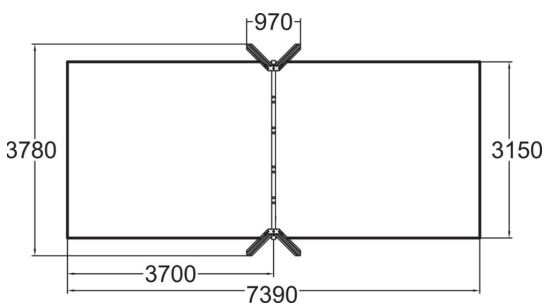

# Swing Frame

Swing frame for two swings, matching the Clover family of products. The frame height is 2290 mm. The chain is 160 cm long. Swinging stimulates the vestibular system located in the inner ear, which in turn develops motor coordination and balance. The swinging motion also soothes the mind.

User age	1+
Number of users	2
Product length, mm	3780
Product width, mm	965
Product height, mm	2290
Impact area, m <sup>2</sup>	23.3
Height required, mm	2900
Max. free fall height, mm	1200
Safety info	EN 1176-1, 2 TÜV
Installation time (for 1), H	6
Foundation options	Deep mounting