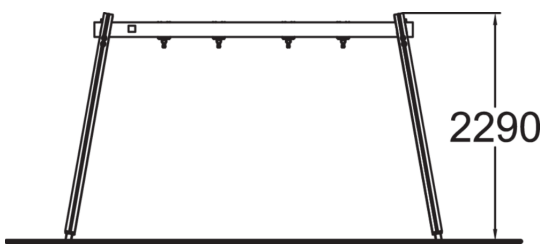

# Swing Frame low

Swing frame for two swings, matching the Clover family of products. The frame height is 2290 mm. The chain is 160 cm long. Swinging stimulates the vestibular system located in the inner ear, which in turn develops motor coordination and balance. The swinging motion also soothes the mind.

User age	1+
Number of users	2
Product length, mm	3780
Product width, mm	965
Product height, mm	2290
Impact area, m <sup>2</sup>	23.3
Height required, mm	2900
Max. free fall height, mm	1200
Safety info	EN 1176-1, 2 TÜV
Installation time (for 1), H	6
Foundation options	deep_mounting
Wood	