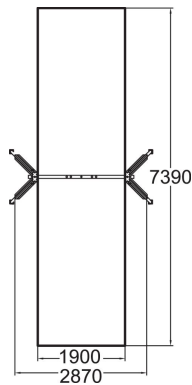

Swing Frame low

Swing frame for one swing, matching the Clover family of products. The frame height is 2290 mm. Chain 160 cm.

User age	1+
Number of users	1
Product length, mm	2880
Product width, mm	965
Product height, mm	2290
Impact area, m ²	14
Falling space, m ²	14
Height required, mm	2290
Max. free fall height, mm	1200
Safety info	EN 1176-1, 2 TÜV
Installation time (for 1), H	6
Foundation options	deep_mounting
Wood	