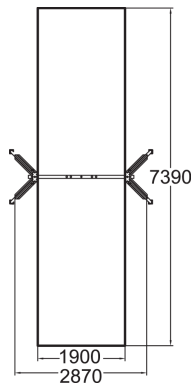

Swing Frame low

Swing frame for one swing, matching the Clover family of products. The frame height is 2290 mm. Chain 160 cm.

User age	1+
Number of users	1
Product length, mm	2880
Product width, mm	965
Product height, mm	2290
Impact area, m ²	14
Falling space, m ²	14
Height required, mm	2290
Max. free fall height, mm	1200
Safety info	EN 1176-1, 2 TÜV
Installation time (for 1), H	6
Foundation options	deep_mounting
Wood	