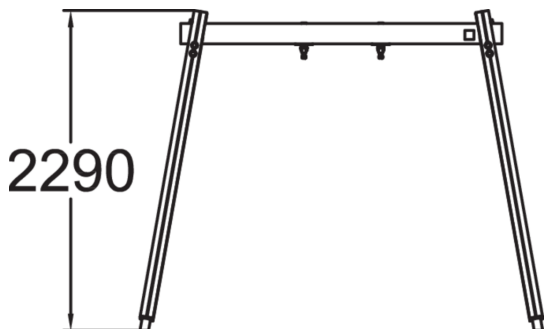

Swing Frame low

Swing frame for one swing, matching the Clover family of products. The frame height is 2290 mm. Chain 160 cm.

User age	1+
Number of users	1
Product length, mm	2880
Product width, mm	965
Product height, mm	2290
Impact area, m ²	14
Falling space, m ²	14
Height required, mm	2290
Max. free fall height, mm	1200
Safety info	EN 1176-1, 2 TÜV
Installation time (for 1), H	6
Foundation options	deep_mounting
Wood	