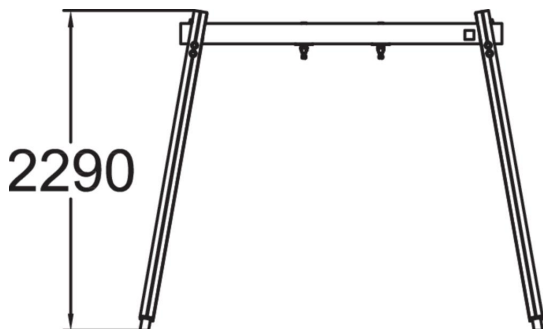

Swing Frame low

Swing frame for one swing, matching the Clover family of products. The frame height is 2290 mm. Chain 160 cm.

User age	1+
Number of users	1
Product length, mm	2880
Product width, mm	965
Product height, mm	2290
Impact area, m ²	14
Falling space, m ²	14
Height required, mm	2290
Max. free fall height, mm	1200
Safety info	EN 1176-1, 2 TÜV
Installation time (for 1), H	6
Foundation options	deep_mounting
Wood	