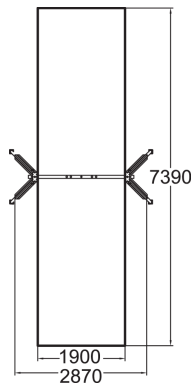

# Swing Frame low

Swing frame for one swing, matching the Clover family of products. The frame height is 2290 mm. Chain 160 cm.

|                               |   |
|-------------------------------|---|
| User age                      | 1+  |
| Number of users               | 1   |
| Product length, mm            | 2880  |
| Product width, mm             | 965   |
| Product height, mm            | 2290  |
| Impact area, m <sup>2</sup>   | 14  |
| Falling space, m <sup>2</sup> | 14  |
| Height required, mm           | 2290  |
| Max. free fall height, mm     | 1200  |
| Safety info                   | EN 1176-1, 2 TÜV  |
| Installation time (for 1), H  | 6   |
| Foundation options            | deep_mounting   |
| Wood                          |  |