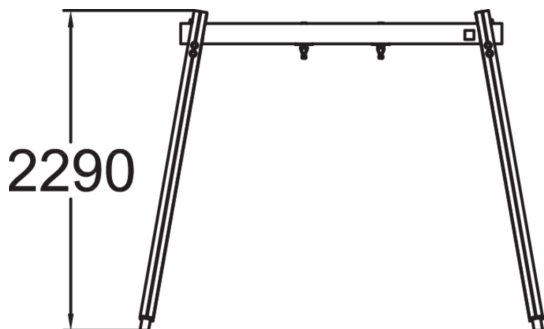

# Swing Frame low

Swing frame for one swing, matching the Clover family of products. The frame height is 2290 mm. Chain 160 cm.

|                               |   |
|-------------------------------|---|
| User age                      | 1+  |
| Number of users               | 1   |
| Product length, mm            | 2880  |
| Product width, mm             | 965   |
| Product height, mm            | 2290  |
| Impact area, m <sup>2</sup>   | 14  |
| Falling space, m <sup>2</sup> | 14  |
| Height required, mm           | 2290  |
| Max. free fall height, mm     | 1200  |
| Safety info                   | EN 1176-1, 2 TÜV  |
| Installation time (for 1), H  | 6   |
| Foundation options            | deep_mounting   |
| Wood                          |  |