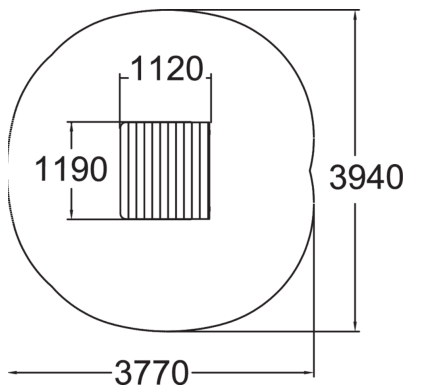

User age	1+
Number of users	3
Product length, mm	1120
Product width, mm	1190
Product height, mm	1950
Height required, mm	2070
Max. free fall height, mm	440
Safety info	EN 1176-1 TÜV
Installation time (for 1), H	2
Foundation options	deep_mounting
Wood	
Metal	
Colour of walls and HPL	