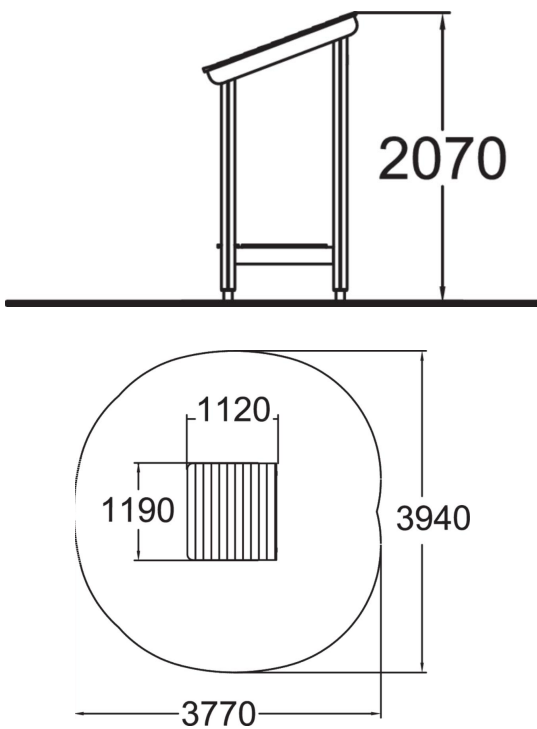

User age	1+
Number of users	3
Product length, mm	1120
Product width, mm	1190
Product height, mm	1950
Height required, mm	2070
Max. free fall height, mm	440
Safety info	EN 1176-1 TÜV
Installation time (for 1), H	2
Foundation options	deep_mounting
Wood	
Metal	
Colour of walls and HPL	