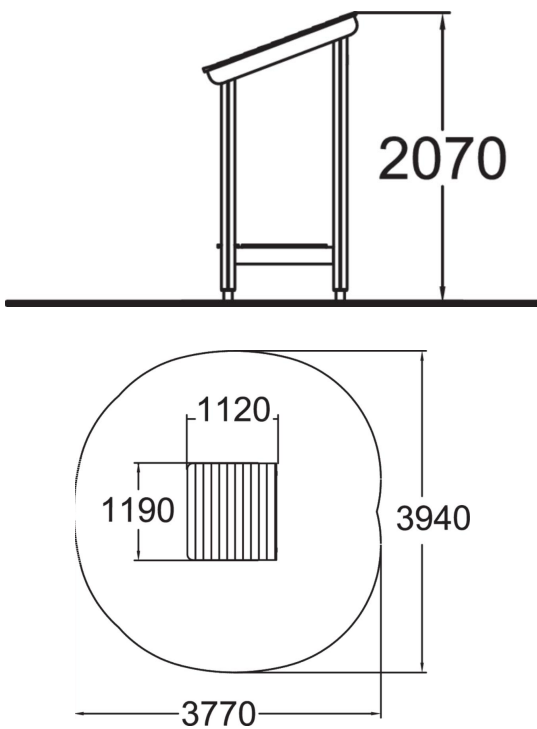

User age	1+
Number of users	3
Product length, mm	1120
Product width, mm	1190
Product height, mm	1950
Height required, mm	2070
Max. free fall height, mm	440
Safety info	EN 1176-1 TÜV
Installation time (for 1), H	2
Foundation options	deep_mounting