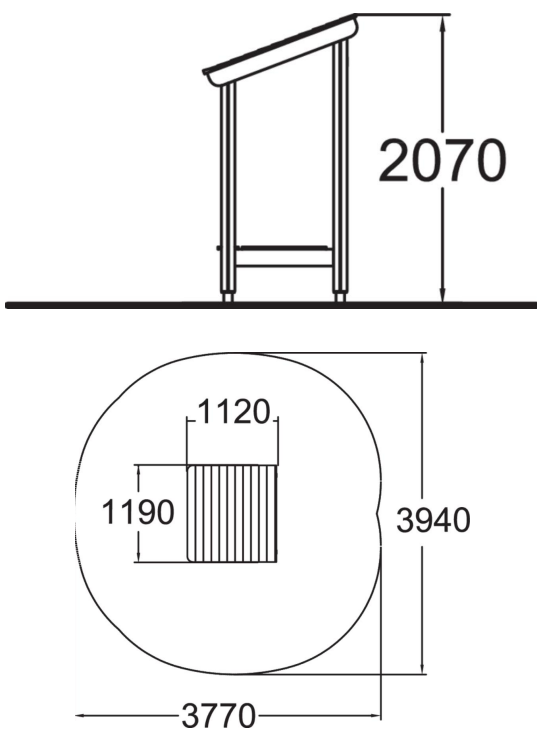

175060

User age	1+
Number of users	3
Product length, mm	1120
Product width, mm	1190
Product height, mm	1950
Height required, mm	2070
Max. free fall height, mm	440
Safety info	EN 1176-1 TÜV
Installation time (for 1), H	2
Foundation options	Deep mounting