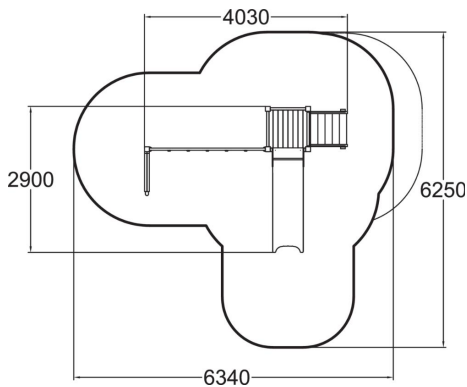

-  Climbing
1
-  Slides
1
-  Towers
1

Multifunctional play tower with a slide and a climbing frame. The (870 mm) tower can be accessed by stairs, and the exhilarating descent at high speed is via the slide.

User age	1+
Number of users	6
Product length, mm	4030
Product width, mm	2900
Product height, mm	2010
Impact area, m ²	26.3
Falling space, m ²	28.3
Height required, mm	3700
Max. free fall height, mm	1480
Safety info	EN 1176-1, 3 TÜV
Installation time (for 1), H	9
Foundation options	Deep mounting