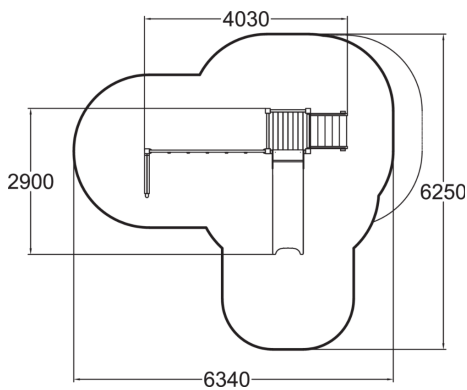

-  Climbing  
1
-  Slides  
1
-  Towers  
1

Multifunctional play tower with a slide and a climbing frame. The (870 mm) tower can be accessed by stairs, and the exhilarating descent at high speed is via the slide.

User age	1+
Number of users	6
Product length, mm	4030
Product width, mm	2900
Product height, mm	2010
Impact area, m <sup>2</sup>	26.3
Falling space, m <sup>2</sup>	28.3
Height required, mm	3700
Max. free fall height, mm	1900
Safety info	EN 1176-1, 3 TÜV
Installation time (for 1), H	9
Foundation options	deep_mounting
Wood	
Metal	
Colour of walls and HPL	
Ropes	