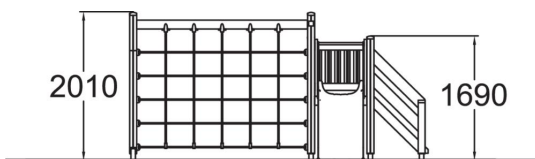

-  Climbing
1
-  Slides
1
-  Towers
1

Multifunctional play tower with a slide and a climbing frame. The (870 mm) tower can be accessed by stairs, and the exhilarating descent at high speed is via the slide.

User age	1+
Number of users	6
Product length, mm	4030
Product width, mm	2900
Product height, mm	2010
Impact area, m ²	26.3
Falling space, m ²	28.3
Height required, mm	3700
Max. free fall height, mm	1480
Safety info	EN 1176-1, 3 TÜV
Installation time (for 1), H	9
Foundation options	Deep mounting