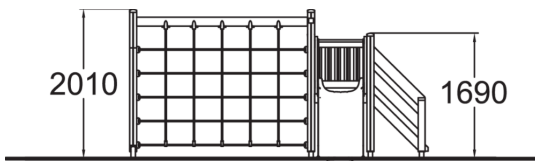

-  Climbing  
1
-  Slides  
1
-  Towers  
1

Multifunctional play tower with a slide and a climbing frame. The (870 mm) tower can be accessed by stairs, and the exhilarating descent at high speed is via the slide.

User age	1+
Number of users	6
Product length, mm	4030
Product width, mm	2900
Product height, mm	2010
Impact area, m <sup>2</sup>	26.3
Falling space, m <sup>2</sup>	28.3
Height required, mm	3700
Max. free fall height, mm	1900
Safety info	EN 1176-1, 3 TÜV
Installation time (for 1), H	9
Foundation options	deep_mounting
Wood	
Metal	
Colour of walls and HPL	
Ropes	