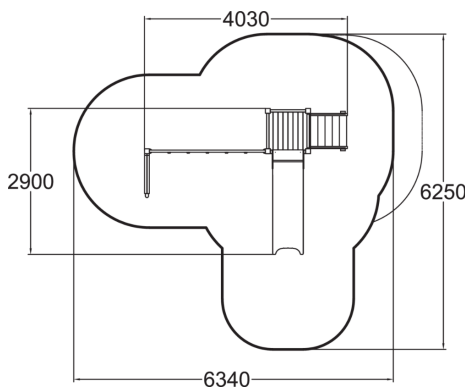

-  Climbing
1
-  Slides
1
-  Towers
1

Multifunctional play tower with a slide and a climbing frame. The (870 mm) tower can be accessed by stairs, and the exhilarating descent at high speed is via the slide.

User age	1+
Number of users	6
Product length, mm	4030
Product width, mm	2900
Product height, mm	2010
Impact area, m ²	26.3
Falling space, m ²	28.3
Height required, mm	3700
Max. free fall height, mm	1900
Safety info	EN 1176-1, 3 TÜV
Installation time (for 1), H	9
Foundation options	deep_mounting
Wood	
Metal	
Colour of walls and HPL	
Ropes	