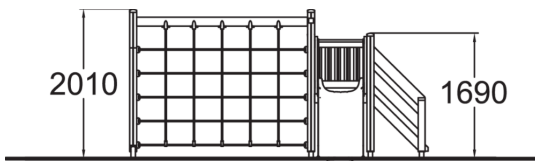

-  Climbing
1
-  Slides
1
-  Towers
1

Multifunctional play tower with a slide and a climbing frame. The (870 mm) tower can be accessed by stairs, and the exhilarating descent at high speed is via the slide.

User age	1+
Number of users	6
Product length, mm	4030
Product width, mm	2900
Product height, mm	2010
Impact area, m ²	26.3
Falling space, m ²	28.3
Height required, mm	3700
Max. free fall height, mm	1900
Safety info	EN 1176-1, 3 TÜV
Installation time (for 1), H	9
Foundation options	deep_mounting
Wood	
Metal	
Colour of walls and HPL	
Ropes	