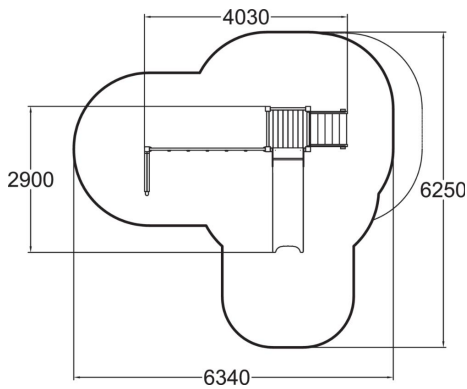

-  Climbing
1
-  Slides
1
-  Towers
1

Multifunctional play tower with a slide and a climbing frame. The (870 mm) tower can be accessed by stairs, and the exhilarating descent at high speed is via the slide.

User age	1+
Number of users	6
Product length, mm	4030
Product width, mm	2900
Product height, mm	2010
Impact area, m ²	26.3
Falling space, m ²	28.3
Height required, mm	3700
Max. free fall height, mm	1480
Safety info	EN 1176-1, 3 TÜV
Installation time (for 1), H	9
Foundation options	Deep mounting