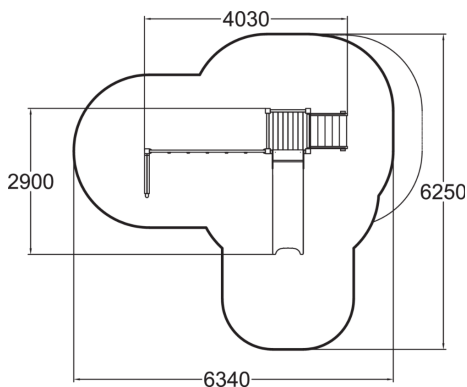

-  Climbing
1
-  Slides
1
-  Towers
1

Multifunctional play tower with a slide and a climbing frame. The (870 mm) tower can be accessed by stairs, and the exhilarating descent at high speed is via the slide.

User age	1+
Number of users	6
Product length, mm	4030
Product width, mm	2900
Product height, mm	2010
Impact area, m ²	26.3
Falling space, m ²	28.3
Height required, mm	3700
Max. free fall height, mm	1900
Safety info	EN 1176-1, 3 TÜV
Installation time (for 1), H	9
Foundation options	deep_mounting
Wood	
Metal	
Colour of walls and HPL	
Ropes	