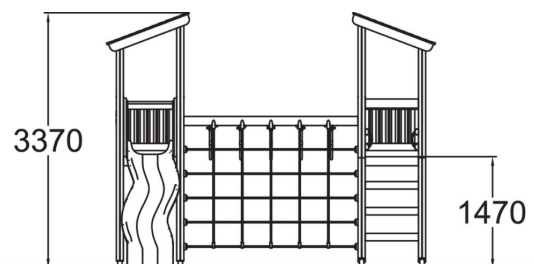

-  Climbing  
3
-  Roofs  
2
-  Slides  
1
-  Towers  
2

Multifunctional play tower with a slide and a climbing towers. There are two (1,470 mm) towers with roofs which can be accessed by ladders, and slide down using the plastic slide. There are also rings and a climbing net. Climbing develops children's sense of balance and strength.

User age	3+
Number of users	9
Product length, mm	4480
Product width, mm	4370
Product height, mm	3370
Impact area, m <sup>2</sup>	38
Falling space, m <sup>2</sup>	40.6
Height required, mm	3370
Max. free fall height, mm	1990
Safety info	EN 1176-1, 3 TÜV
Installation time (for 1), H	13
Foundation options	deep_mounting