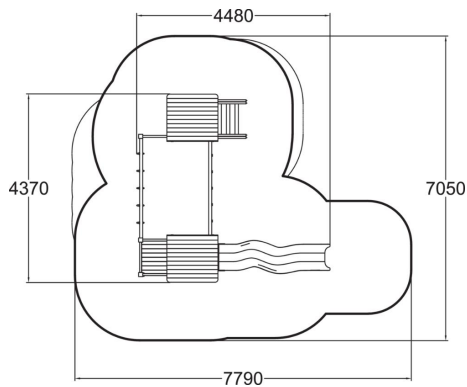

-  Climbing  
3
-  Roofs  
2
-  Slides  
1
-  Towers  
2

Multifunctional play tower with a slide and a climbing towers. There are two (1,470 mm) towers with roofs which can be accessed by ladders, and slide down using the plastic slide. There are also rings and a climbing net. Climbing develops children's sense of balance and strength.

User age	3+
Number of users	9
Product length, mm	4480
Product width, mm	4370
Product height, mm	3370
Impact area, m <sup>2</sup>	38
Falling space, m <sup>2</sup>	40.6
Height required, mm	3370
Max. free fall height, mm	1990
Safety info	EN 1176-1, 3 TÜV
Installation time (for 1), H	13
Foundation options	Deep mounting