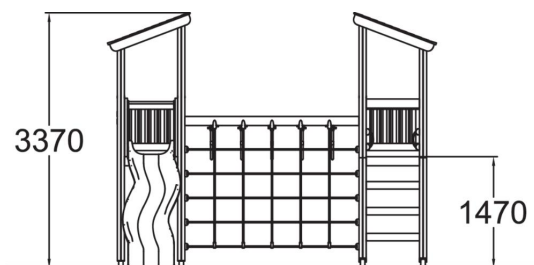

-  Climbing  
3
-  Roofs  
2
-  Slides  
1
-  Towers  
2

Multifunctional play tower with a slide and a climbing towers. There are two (1,470 mm) towers with roofs which can be accessed by ladders, and slide down using the plastic slide. There are also rings and a climbing net. Climbing develops children's sense of balance and strength.

User age	3+
Number of users	9
Product length, mm	4480
Product width, mm	4370
Product height, mm	3370
Impact area, m <sup>2</sup>	38
Falling space, m <sup>2</sup>	40.6
Height required, mm	3370
Max. free fall height, mm	1990
Safety info	EN 1176-1, 3 TÜV
Installation time (for 1), H	13
Foundation options	Deep mounting