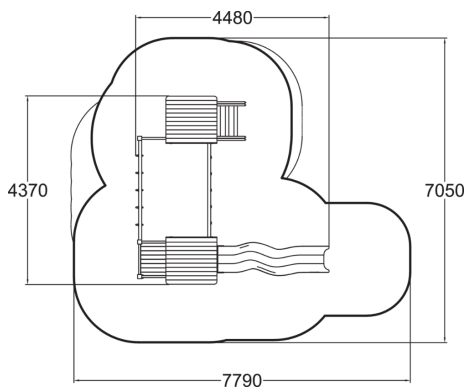

-  Climbing
3
-  Roofs
2
-  Slides
1
-  Towers
2

Multifunctional play tower with a slide and a climbing towers. There are two (1,470 mm) towers with roofs which can be accessed by ladders, and slide down using the plastic slide. There are also rings and a climbing net. Climbing develops children's sense of balance and strength.

User age	3+
Number of users	9
Product length, mm	4480
Product width, mm	4370
Product height, mm	3370
Impact area, m ²	38
Falling space, m ²	40.6
Height required, mm	3370
Max. free fall height, mm	1990
Safety info	EN 1176-1, 3 TÜV
Installation time (for 1), H	13
Foundation options	deep_mounting
Wood	
Metal	
Colour of walls and HPL	
Ropes	