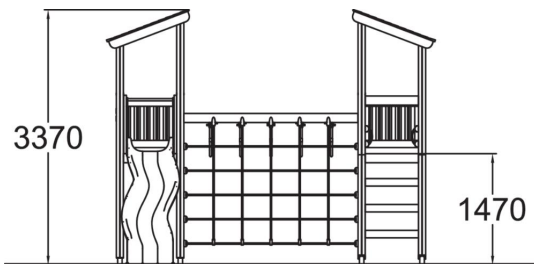

-  Climbing
3
-  Roofs
2
-  Slides
1
-  Towers
2

Multifunctional play tower with a slide and a climbing towers. There are two (1,470 mm) towers with roofs which can be accessed by ladders, and slide down using the plastic slide. There are also rings and a climbing net. Climbing develops children's sense of balance and strength.

User age	3+
Number of users	9
Product length, mm	4480
Product width, mm	4370
Product height, mm	3370
Impact area, m ²	38
Falling space, m ²	40.6
Height required, mm	3370
Max. free fall height, mm	1990
Safety info	EN 1176-1, 3 TÜV
Installation time (for 1), H	13
Foundation options	Deep mounting