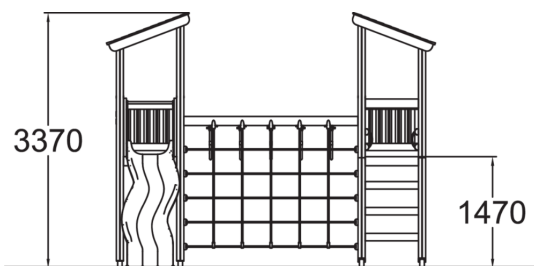

-  Climbing
3
-  Roofs
2
-  Slides
1
-  Towers
2

Multifunctional play tower with a slide and a climbing towers. There are two (1,470 mm) towers with roofs which can be accessed by ladders, and slide down using the plastic slide. There are also rings and a climbing net. Climbing develops children's sense of balance and strength.

User age	3+
Number of users	9
Product length, mm	4480
Product width, mm	4370
Product height, mm	3370
Impact area, m ²	38
Falling space, m ²	40.6
Height required, mm	3370
Max. free fall height, mm	1990
Safety info	EN 1176-1, 3 TÜV
Installation time (for 1), H	13
Foundation options	deep_mounting
Wood	
Metal	
Colour of walls and HPL	
Ropes	