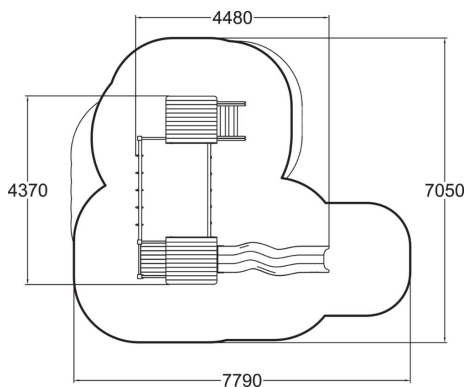

-  Climbing  
3
-  Roofs  
2
-  Slides  
1
-  Towers  
2

Multifunctional play tower with a slide and a climbing towers. There are two (1,470 mm) towers with roofs which can be accessed by ladders, and slide down using the plastic slide. There are also rings and a climbing net. Climbing develops children's sense of balance and strength.

User age	3+
Number of users	9
Product length, mm	4480
Product width, mm	4370
Product height, mm	3370
Impact area, m <sup>2</sup>	38
Falling space, m <sup>2</sup>	40.6
Height required, mm	3370
Max. free fall height, mm	1990
Safety info	EN 1176-1, 3 TÜV
Installation time (for 1), H	13
Foundation options	deep_mounting