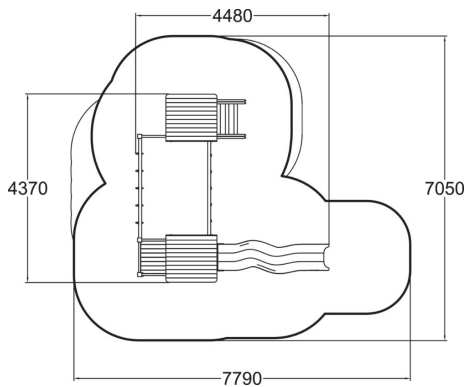

-  Climbing
3
-  Roofs
2
-  Slides
1
-  Towers
2

Multifunctional play tower with a slide and a climbing towers. There are two (1,470 mm) towers with roofs which can be accessed by ladders, and slide down using the plastic slide. There are also rings and a climbing net. Climbing develops children's sense of balance and strength.

User age	3+
Number of users	9
Product length, mm	4480
Product width, mm	4370
Product height, mm	3370
Impact area, m ²	38
Falling space, m ²	40.6
Height required, mm	3370
Max. free fall height, mm	1990
Safety info	EN 1176-1, 3 TÜV
Installation time (for 1), H	13
Foundation options	Deep mounting