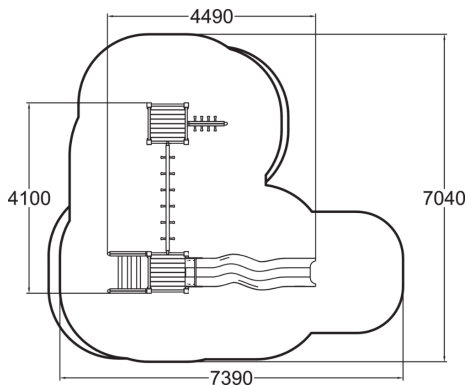

-  Climbing  
3
-  Slides  
1
-  Towers  
2

Multifunctional play tower with a slide and a climbing towers. The (1,470 mm) tower can be accessed by ladders, and the slide down using the plastic slide. The climbing tower (1,470 mm) consist of two ladders and a monkey bars at the height of 2,290 mm.

User age	3+
Number of users	8
Product length, mm	4490
Product width, mm	4100
Product height, mm	2290
Impact area, m <sup>2</sup>	36.9
Falling space, m <sup>2</sup>	38.1
Height required, mm	3330
Max. free fall height, mm	1470
Safety info	EN 1176-1, 3 TÜV
Installation time (for 1), H	10
Foundation options	deep_mounting
Wood	
Metal	
Colour of walls and HPL	