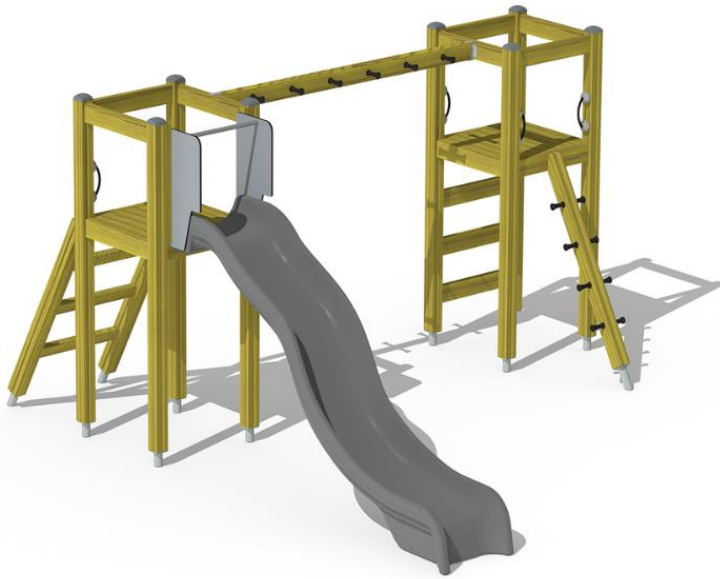

-  Climbing  
3
-  Slides  
1
-  Towers  
2

Multifunctional play tower with a slide and a climbing towers. The (1,470 mm) tower can be accessed by ladders, and the slide down using the plastic slide. The climbing tower (1,470 mm) consist of two ladders and a monkey bars at the height of 2,290 mm.

User age	3+
Number of users	8
Product length, mm	4490
Product width, mm	4100
Product height, mm	2290
Impact area, m <sup>2</sup>	36.9
Falling space, m <sup>2</sup>	38.1
Height required, mm	3330
Max. free fall height, mm	1470
Safety info	EN 1176-1, 3 TÜV
Installation time (for 1), H	10
Foundation options	Deep mounting