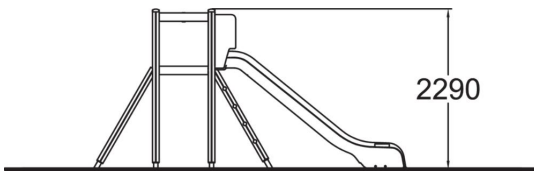

-  Climbing  
3
-  Slides  
1
-  Towers  
2

Multifunctional play tower with a slide and a climbing towers. The (1,470 mm) tower can be accessed by ladders, and the slide down using the plastic slide. The climbing tower (1,470 mm) consist of two ladders and a monkey bars at the height of 2,290 mm.

User age	3+
Number of users	8
Product length, mm	4490
Product width, mm	4100
Product height, mm	2290
Impact area, m <sup>2</sup>	36.9
Falling space, m <sup>2</sup>	38.1
Height required, mm	3330
Max. free fall height, mm	1470
Safety info	EN 1176-1, 3 TÜV
Installation time (for 1), H	10
Foundation options	Deep mounting