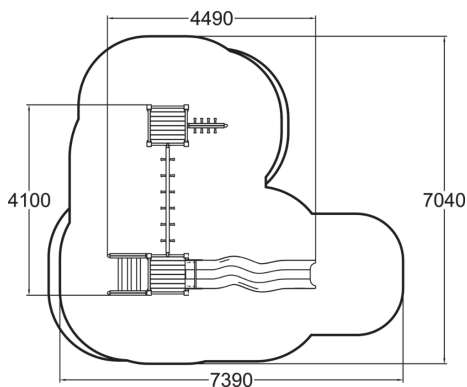

-  Climbing  
3
-  Slides  
1
-  Towers  
2

Multifunctional play tower with a slide and a climbing towers. The (1,470 mm) tower can be accessed by ladders, and the slide down using the plastic slide. The climbing tower (1,470 mm) consist of two ladders and a monkey bars at the height of 2,290 mm.

User age	3+
Number of users	8
Product length, mm	4490
Product width, mm	4100
Product height, mm	2290
Impact area, m <sup>2</sup>	36.9
Falling space, m <sup>2</sup>	38.1
Height required, mm	3330
Max. free fall height, mm	1470
Safety info	EN 1176-1, 3 TÜV
Installation time (for 1), H	10
Foundation options	deep_mounting
Wood	
Metal	
Colour of walls and HPL	