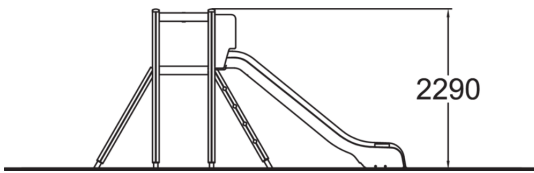

-  Climbing  
3
-  Slides  
1
-  Towers  
2

Multifunctional play tower with a slide and a climbing towers. The (1,470 mm) tower can be accessed by ladders, and the slide down using the plastic slide. The climbing tower (1,470 mm) consist of two ladders and a monkey bars at the height of 2,290 mm.

User age	3+
Number of users	8
Product length, mm	4490
Product width, mm	4100
Product height, mm	2290
Impact area, m <sup>2</sup>	36.9
Falling space, m <sup>2</sup>	38.1
Height required, mm	3330
Max. free fall height, mm	1470
Safety info	EN 1176-1, 3 TÜV
Installation time (for 1), H	10
Foundation options	deep_mounting
Wood	
Metal	
Colour of walls and HPL	