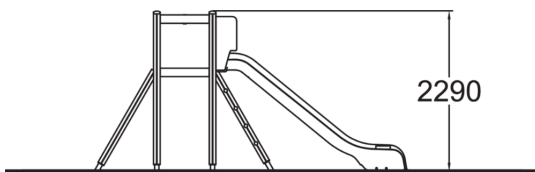

-  Climbing  
3
-  Slides  
1
-  Towers  
2

Multifunctional play tower with a slide and a climbing towers. The (1,470 mm) tower can be accessed by ladders, and the slide down using the plastic slide. The climbing tower (1,470 mm) consist of two ladders and a monkey bars at the height of 2,290 mm.

User age	3+
Number of users	8
Product length, mm	4490
Product width, mm	4100
Product height, mm	2290
Impact area, m <sup>2</sup>	36.9
Falling space, m <sup>2</sup>	38.1
Height required, mm	3330
Max. free fall height, mm	1470
Safety info	EN 1176-1, 3 TÜV
Installation time (for 1), H	10
Foundation options	deep_mounting
Wood	
Metal	
Colour of walls and HPL	