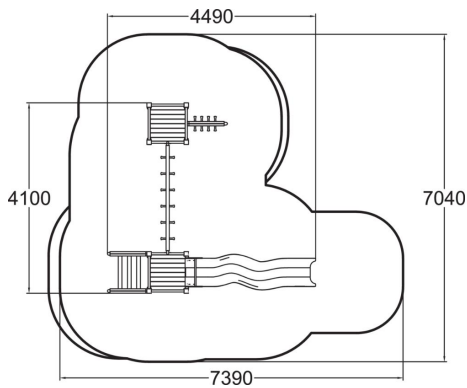

-  Climbing  
3
-  Slides  
1
-  Towers  
2

Multifunctional play tower with a slide and a climbing towers. The (1,470 mm) tower can be accessed by ladders, and the slide down using the plastic slide. The climbing tower (1,470 mm) consist of two ladders and a monkey bars at the height of 2,290 mm.

User age	3+
Number of users	8
Product length, mm	4490
Product width, mm	4100
Product height, mm	2290
Impact area, m <sup>2</sup>	36.9
Falling space, m <sup>2</sup>	38.1
Height required, mm	3330
Max. free fall height, mm	1470
Safety info	EN 1176-1, 3 TÜV
Installation time (for 1), H	10
Foundation options	Deep mounting