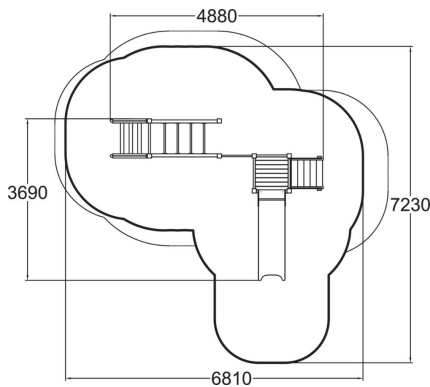

-  Climbing
2
-  Slides
1
-  Towers
1

Multifunctional play tower with a slide and a climbing frame. The (870 mm) tower can be accessed by stairs, and the exhilarating descent at high speed is via the slide. The climbing frame consists of two ladders and a monkey bars at the height of 2,240 mm.

User age	1+
Number of users	7
Product length, mm	4880
Product width, mm	3690
Product height, mm	2010
Impact area, m ²	32
Falling space, m ²	34.9
Height required, mm	3270
Max. free fall height, mm	1920
Safety info	EN 1176-1, 3 TÜV
Installation time (for 1), H	9
Foundation options	Deep mounting