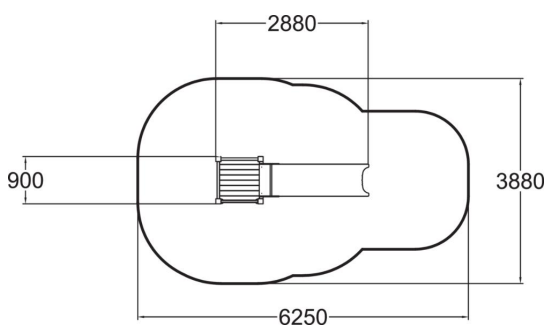

Playground product with ladder to a 870 mm high platform and a plastic slide, suitable for playgrounds and parks.

User age	3+
Number of users	4
Product length, mm	2900
Product width, mm	900
Product height, mm	1660
Impact area, m ²	20
Height required, mm	2670
Max. free fall height, mm	1000
Safety info	EN 1176-1, 3 TÜV
Installation time (for 1), H	5
Foundation options	deep_mounting