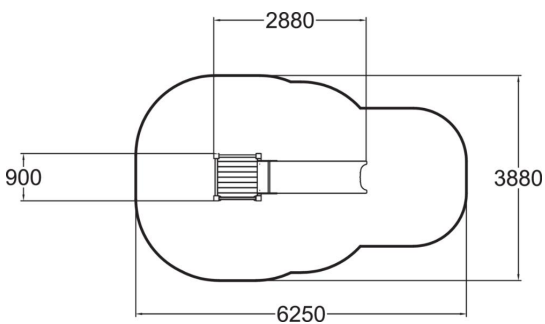

-  Climbing
1
-  Slides
1
-  Towers
1

Playground product with ladder to a 870 mm high platform and a plastic slide, suitable for playgrounds and parks.

User age	3+
Number of users	4
Product length, mm	2900
Product width, mm	900
Product height, mm	1660
Impact area, m ²	20
Height required, mm	2670
Max. free fall height, mm	1000
Safety info	EN 1176-1, 3 TÜV
Installation time (for 1), H	5
Foundation options	Deep mounting