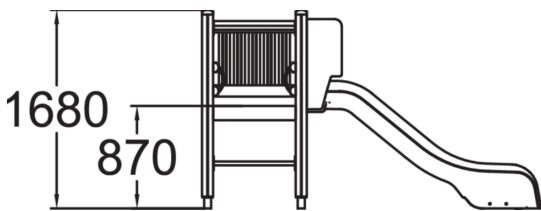

-  Climbing  
1
-  Slides  
1
-  Towers  
1

Playground product with ladder to a 870 mm high platform and a plastic slide, suitable for playgrounds and parks.

User age	3+
Number of users	4
Product length, mm	2900
Product width, mm	900
Product height, mm	1660
Impact area, m <sup>2</sup>	20
Height required, mm	2670
Max. free fall height, mm	1000
Safety info	EN 1176-1, 3 TÜV
Installation time (for 1), H	5
Foundation options	deep_mounting
Wood	
Metal	
Colour of walls and HPL	