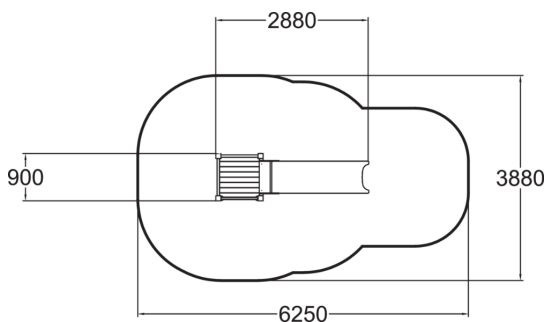

-  Climbing  
1
-  Slides  
1
-  Towers  
1

Playground product with ladder to a 870 mm high platform and a plastic slide, suitable for playgrounds and parks.

User age	3+
Number of users	4
Product length, mm	2900
Product width, mm	900
Product height, mm	1660
Impact area, m <sup>2</sup>	20
Height required, mm	2670
Max. free fall height, mm	1000
Safety info	EN 1176-1, 3 TÜV
Installation time (for 1), H	5
Foundation options	deep_mounting
Wood	
Metal	
Colour of walls and HPL	