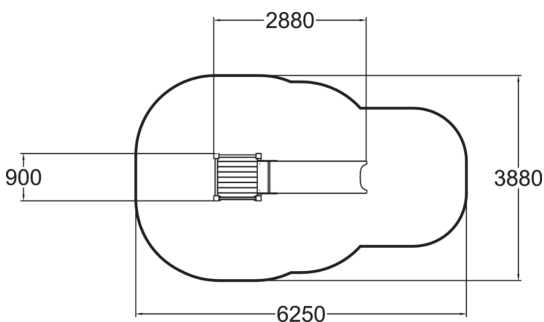

-  Climbing  
1
-  Slides  
1
-  Towers  
1

Playground product with ladder to a 870 mm high platform and a plastic slide, suitable for playgrounds and parks.

User age	3+
Number of users	4
Product length, mm	2900
Product width, mm	900
Product height, mm	1660
Impact area, m <sup>2</sup>	20
Height required, mm	2670
Max. free fall height, mm	1000
Safety info	EN 1176-1, 3 TÜV
Installation time (for 1), H	5
Foundation options	deep_mounting
Wood	
Metal	
Colour of walls and HPL	