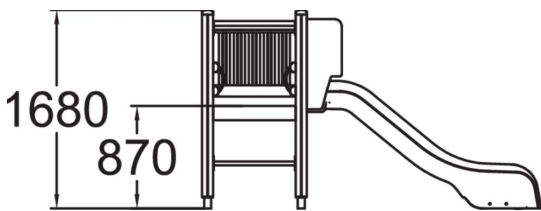

-  Climbing
1
-  Slides
1
-  Towers
1

Playground product with ladder to a 870 mm high platform and a plastic slide, suitable for playgrounds and parks.

User age	3+
Number of users	4
Product length, mm	2900
Product width, mm	900
Product height, mm	1660
Impact area, m ²	20
Height required, mm	2670
Max. free fall height, mm	1000
Safety info	EN 1176-1, 3 TÜV
Installation time (for 1), H	5
Foundation options	Deep mounting