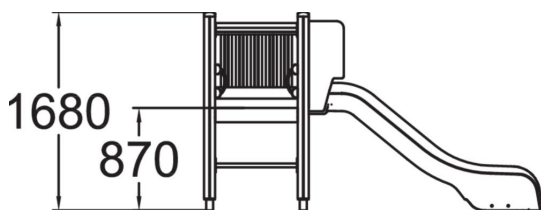

Playground product with ladder to a 870 mm high platform and a plastic slide, suitable for playgrounds and parks.

User age	3+
Number of users	4
Product length, mm	2900
Product width, mm	900
Product height, mm	1660
Impact area, m ²	20
Height required, mm	2670
Max. free fall height, mm	1000
Safety info	EN 1176-1, 3 TÜV
Installation time (for 1), H	5
Foundation options	deep_mounting