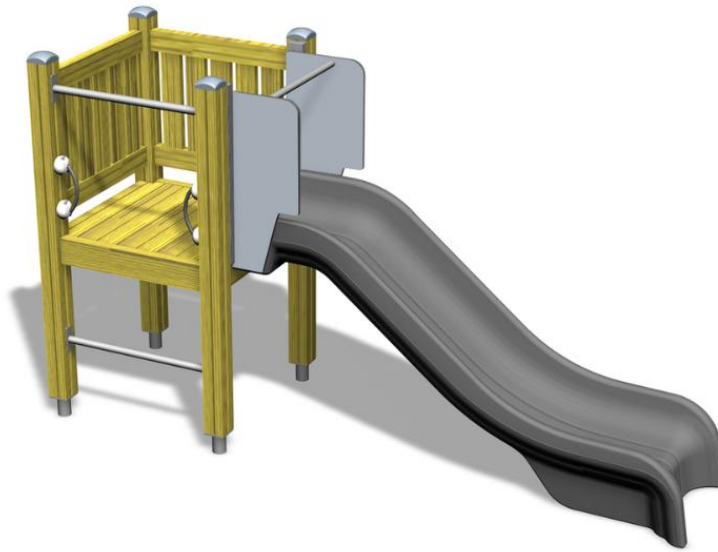

-  Climbing
1
-  Slides
1
-  Towers
1

Playground product with ladder to a 870 mm high platform and a plastic slide, suitable for playgrounds and parks.

User age	3+
Number of users	4
Product length, mm	2900
Product width, mm	900
Product height, mm	1660
Impact area, m ²	20
Height required, mm	2670
Max. free fall height, mm	1000
Safety info	EN 1176-1, 3 TÜV
Installation time (for 1), H	5
Foundation options	Deep mounting