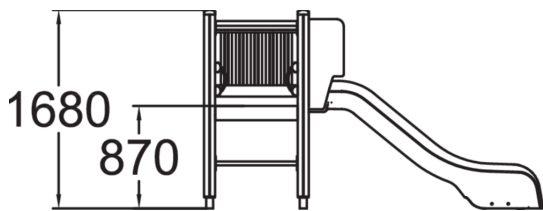

-  Climbing  
1
-  Slides  
1
-  Towers  
1

Playground product with ladder to a 870 mm high platform and a plastic slide, suitable for playgrounds and parks.

User age	3+
Number of users	4
Product length, mm	2900
Product width, mm	900
Product height, mm	1660
Impact area, m <sup>2</sup>	20
Height required, mm	2670
Max. free fall height, mm	1000
Safety info	EN 1176-1, 3 TÜV
Installation time (for 1), H	5
Foundation options	deep_mounting
Wood	
Metal	
Colour of walls and HPL	