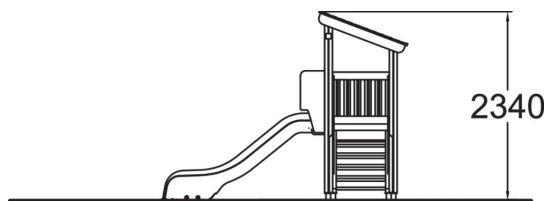

-  Roofs  
1
-  Slides  
1
-  Towers  
1

Playground equipment with stairs to a 870 mm high platform with a roof and a small plastic slide.

User age	1+
Number of users	4
Product length, mm	3030
Product width, mm	1770
Product height, mm	2340
Impact area, m <sup>2</sup>	19.9
Falling space, m <sup>2</sup>	22
Height required, mm	3270
Max. free fall height, mm	1000
Safety info	EN 1176-1, 3 TÜV
Installation time (for 1), H	8
Foundation options	Deep mounting