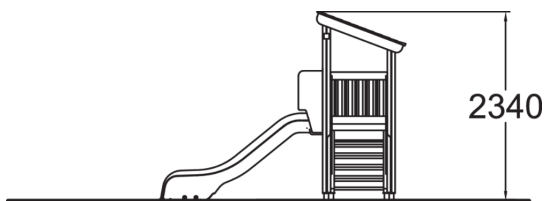

-  Roofs
1
-  Slides
1
-  Towers
1

Playground equipment with stairs to a 870 mm high platform with a roof and a small plastic slide.

User age	1+
Number of users	4
Product length, mm	3030
Product width, mm	1770
Product height, mm	2340
Impact area, m ²	19.9
Falling space, m ²	22
Height required, mm	3270
Max. free fall height, mm	1000
Safety info	EN 1176-1, 3 TÜV
Installation time (for 1), H	8
Foundation options	deep_mounting
Wood	
Metal	
Colour of walls and HPL	