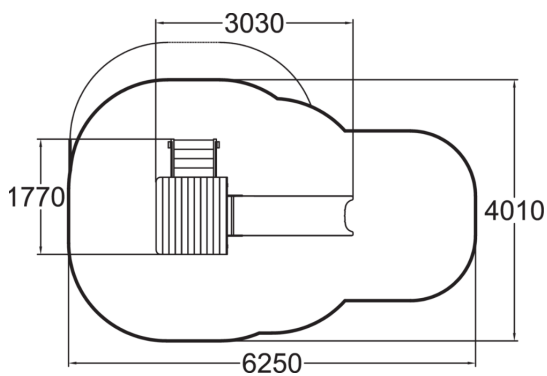

-  Roofs
1
-  Slides
1
-  Towers
1

Playground equipment with stairs to a 870 mm high platform with a roof and a small plastic slide.

User age	1+
Number of users	4
Product length, mm	3030
Product width, mm	1770
Product height, mm	2340
Impact area, m ²	19.9
Falling space, m ²	22
Height required, mm	3270
Max. free fall height, mm	1000
Safety info	EN 1176-1, 3 TÜV
Installation time (for 1), H	8
Foundation options	deep_mounting
Wood	
Metal	
Colour of walls and HPL	