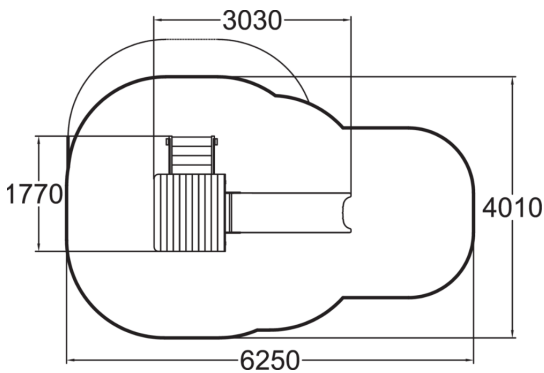

-  Roofs
1
-  Slides
1
-  Towers
1

Playground equipment with stairs to a 870 mm high platform with a roof and a small plastic slide.

User age	1+
Number of users	4
Product length, mm	3030
Product width, mm	1770
Product height, mm	2340
Impact area, m ²	19.9
Falling space, m ²	22
Height required, mm	3270
Max. free fall height, mm	1000
Safety info	EN 1176-1, 3 TÜV
Installation time (for 1), H	8
Foundation options	deep_mounting
Wood	
Metal	
Colour of walls and HPL	