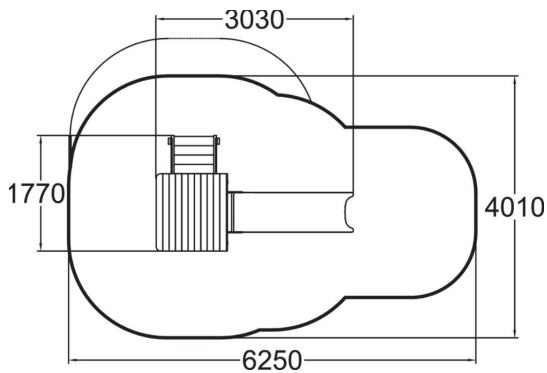

-  Roofs  
1
-  Slides  
1
-  Towers  
1

Playground equipment with stairs to a 870 mm high platform with a roof and a small plastic slide.

User age	1+
Number of users	4
Product length, mm	3030
Product width, mm	1770
Product height, mm	2340
Impact area, m <sup>2</sup>	19.9
Falling space, m <sup>2</sup>	22
Height required, mm	3270
Max. free fall height, mm	1000
Safety info	EN 1176-1, 3 TÜV
Installation time (for 1), H	8
Foundation options	Deep mounting