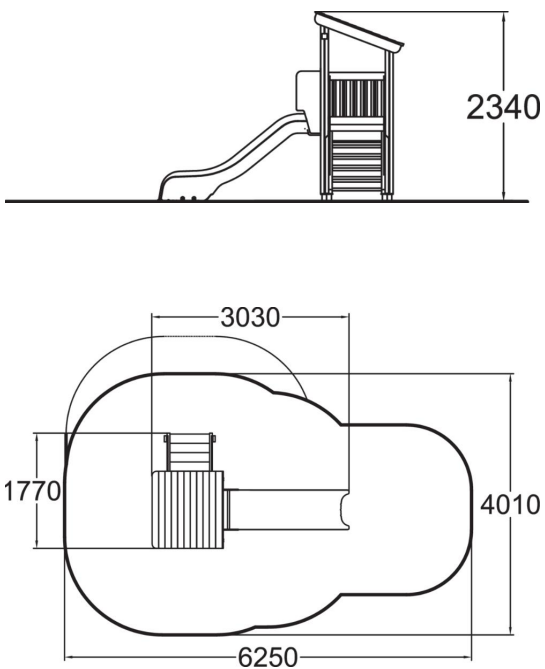

-  Roofs
1
-  Slides
1
-  Towers
1

Playground equipment with stairs to a 870 mm high platform with a roof and a small plastic slide.

User age	1+
Number of users	4
Product length, mm	3030
Product width, mm	1770
Product height, mm	2340
Impact area, m ²	19.9
Falling space, m ²	22
Height required, mm	3270
Max. free fall height, mm	1000
Safety info	EN 1176-1, 3 TÜV
Installation time (for 1), H	8
Foundation options	deep_mounting