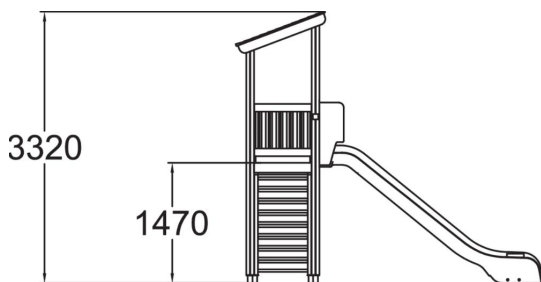

-  Roofs
1
-  Slides
1
-  Towers
1

Playground product with stairs to a 1470 mm high platform, a roof and a plastic slide.

User age	1+
Number of users	6
Product length, mm	3770
Product width, mm	2380
Product height, mm	3320
Impact area, m ²	25
Height required, mm	3320
Max. free fall height, mm	1470
Safety info	EN 1176-1, 3 TÜV
Installation time (for 1), H	8
Foundation options	deep_mounting