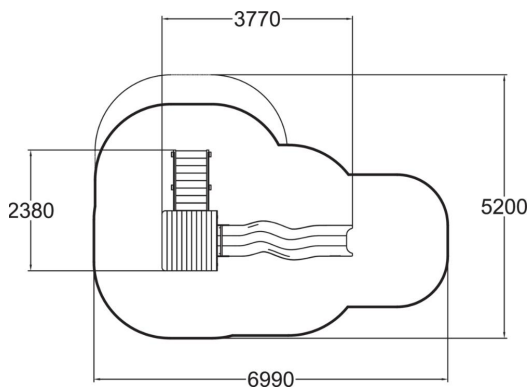

-  Roofs
1
-  Slides
1
-  Towers
1

Playground product with stairs to a 1470 mm high platform, a roof and a plastic slide.

User age	1+
Number of users	6
Product length, mm	3770
Product width, mm	2380
Product height, mm	3320
Impact area, m ²	25
Height required, mm	3320
Max. free fall height, mm	1470
Safety info	EN 1176-1, 3 TÜV
Installation time (for 1), H	8
Foundation options	deep_mounting