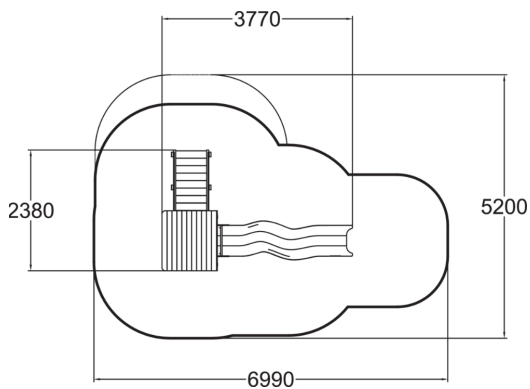

-  Roofs
1
-  Slides
1
-  Towers
1

Playground product with stairs to a 1470 mm high platform, a roof and a plastic slide.

User age	1+
Number of users	6
Product length, mm	3770
Product width, mm	2380
Product height, mm	3320
Impact area, m ²	25
Height required, mm	3320
Max. free fall height, mm	1470
Safety info	EN 1176-1, 3 TÜV
Installation time (for 1), H	8
Foundation options	deep_mounting
Wood	
Metal	
Colour of walls and HPL	