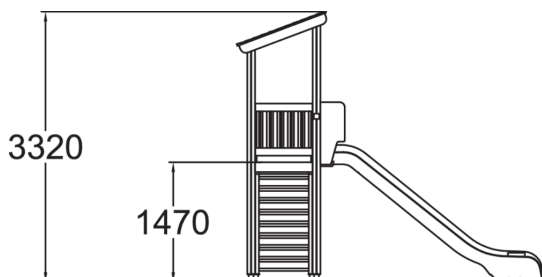

-  Roofs
1
-  Slides
1
-  Towers
1

Playground product with stairs to a 1470 mm high platform, a roof and a plastic slide.

User age	1+
Number of users	6
Product length, mm	3770
Product width, mm	2380
Product height, mm	3320
Impact area, m ²	25
Height required, mm	3320
Max. free fall height, mm	1470
Safety info	EN 1176-1, 3 TÜV
Installation time (for 1), H	8
Foundation options	deep_mounting
Wood	
Metal	
Colour of walls and HPL	