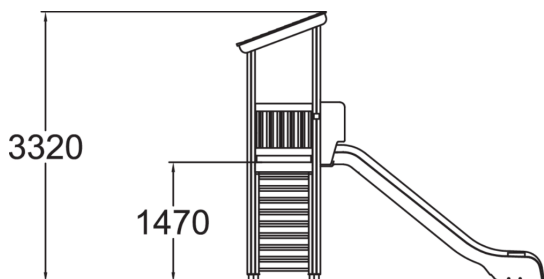

-  Roofs
1
-  Slides
1
-  Towers
1

Playground product with stairs to a 1470 mm high platform, a roof and a plastic slide.

User age	1+
Number of users	6
Product length, mm	3770
Product width, mm	2380
Product height, mm	3320
Impact area, m ²	25
Height required, mm	3320
Max. free fall height, mm	1470
Safety info	EN 1176-1, 3 TÜV
Installation time (for 1), H	8
Foundation options	deep_mounting
Wood	
Metal	
Colour of walls and HPL	