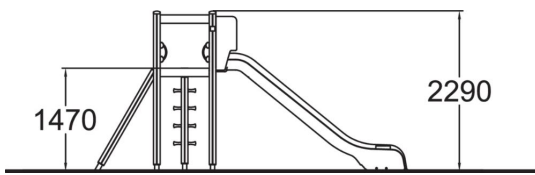

-  Climbing  
2
-  Slides  
1
-  Towers  
1

Playground product with two types of ladders to a 1470 mm high platform and a plastic slide.

User age	4+
Number of users	5
Product length, mm	4490
Product width, mm	1730
Product height, mm	2290
Impact area, m <sup>2</sup>	24.9
Falling space, m <sup>2</sup>	26
Height required, mm	3270
Max. free fall height, mm	1470
Safety info	EN 1176-1, 3 TÜV
Installation time (for 1), H	6
Foundation options	deep_mounting