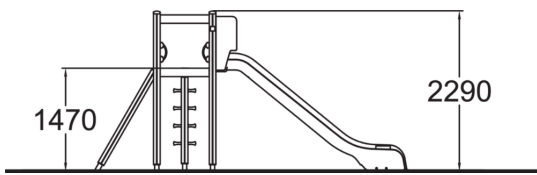

-  Climbing
2
-  Slides
1
-  Towers
1

Playground product with two types of ladders to a 1470 mm high platform and a plastic slide.

User age	4+
Number of users	5
Product length, mm	4490
Product width, mm	1730
Product height, mm	2290
Impact area, m ²	24.9
Falling space, m ²	26
Height required, mm	3270
Max. free fall height, mm	1470
Safety info	EN 1176-1, 3 TÜV
Installation time (for 1), H	6
Foundation options	deep_mounting
Wood	
Metal	
Colour of walls and HPL	
Ropes	