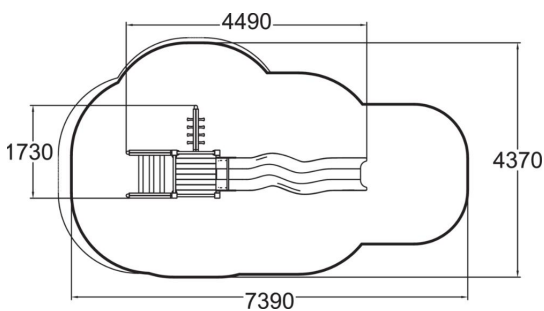

-  Climbing  
2
-  Slides  
1
-  Towers  
1

Playground product with two types of ladders to a 1470 mm high platform and a plastic slide.

User age	4+
Number of users	5
Product length, mm	4490
Product width, mm	1730
Product height, mm	2290
Impact area, m <sup>2</sup>	24.9
Falling space, m <sup>2</sup>	26
Height required, mm	3270
Max. free fall height, mm	1470
Safety info	EN 1176-1, 3 TÜV
Installation time (for 1), H	6
Foundation options	deep_mounting