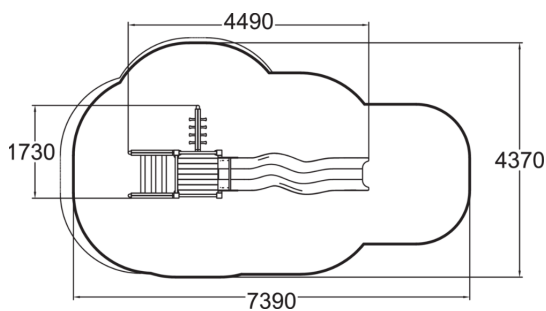

-  Climbing
2
-  Slides
1
-  Towers
1

Playground product with two types of ladders to a 1470 mm high platform and a plastic slide.

User age	4+
Number of users	5
Product length, mm	4490
Product width, mm	1730
Product height, mm	2290
Impact area, m ²	24.9
Falling space, m ²	26
Height required, mm	3270
Max. free fall height, mm	1470
Safety info	EN 1176-1, 3 TÜV
Installation time (for 1), H	6
Foundation options	deep_mounting
Wood	
Metal	
Colour of walls and HPL	
Ropes	