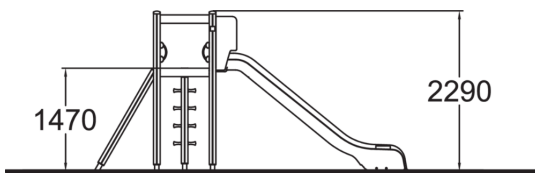

-  Climbing
2
-  Slides
1
-  Towers
1

Playground product with two types of ladders to a 1470 mm high platform and a plastic slide.

User age	4+
Number of users	5
Product length, mm	4490
Product width, mm	1730
Product height, mm	2290
Impact area, m ²	24.9
Falling space, m ²	26
Height required, mm	3270
Max. free fall height, mm	1470
Safety info	EN 1176-1, 3 TÜV
Installation time (for 1), H	6
Foundation options	deep_mounting
Wood	
Metal	
Colour of walls and HPL	
Ropes	