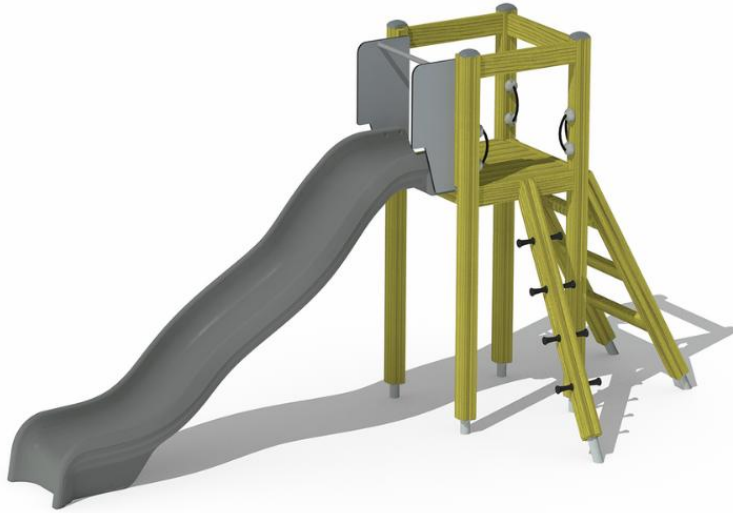

-  Climbing  
2
-  Slides  
1
-  Towers  
1

Playground product with two types of ladders to a 1470 mm high platform and a plastic slide.

User age	4+
Number of users	5
Product length, mm	4490
Product width, mm	1730
Product height, mm	2290
Impact area, m <sup>2</sup>	24.9
Falling space, m <sup>2</sup>	26
Height required, mm	3270
Max. free fall height, mm	1470
Safety info	EN 1176-1, 3 TÜV
Installation time (for 1), H	6
Foundation options	deep_mounting