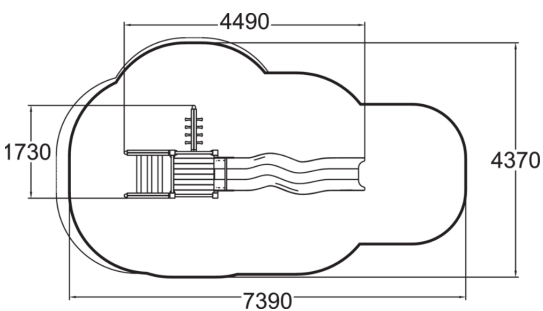

-  Climbing
2
-  Slides
1
-  Towers
1

Playground product with two types of ladders to a 1470 mm high platform and a plastic slide.

User age	4+
Number of users	5
Product length, mm	4490
Product width, mm	1730
Product height, mm	2290
Impact area, m ²	24.9
Falling space, m ²	26
Height required, mm	3270
Max. free fall height, mm	1470
Safety info	EN 1176-1, 3 TÜV
Installation time (for 1), H	6
Foundation options	deep_mounting
Wood	
Metal	
Colour of walls and HPL	
Ropes	