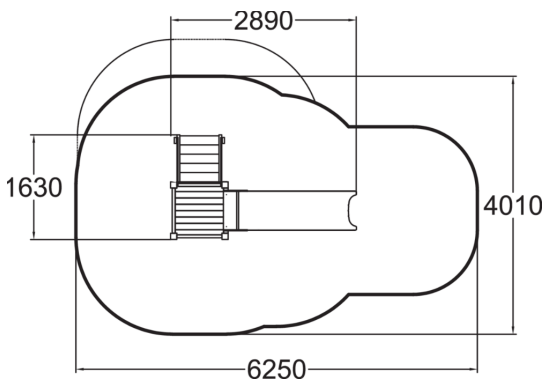

Safe and simple, this playground product has stairs to a 870 mm high platform and a small plastic slide.

User age	1+
Number of users	4
Product length, mm	2890
Product width, mm	1630
Product height, mm	1690
Impact area, m <sup>2</sup>	19.9
Falling space, m <sup>2</sup>	22
Height required, mm	3270
Max. free fall height, mm	1000
Safety info	EN 1176-1, 3 TÜV
Installation time (for 1), H	5
Foundation options	deep_mounting
Wood	
Metal	
Colour of walls and HPL	