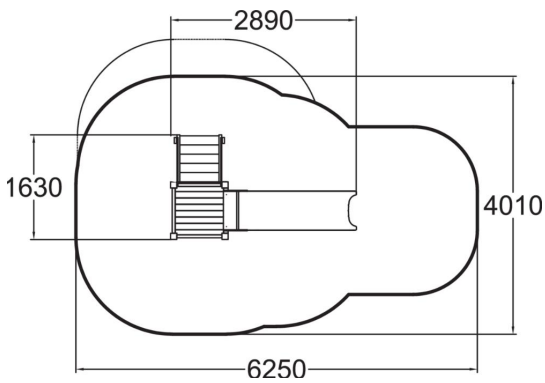

Safe and simple, this playground product has stairs to a 870 mm high platform and a small plastic slide.

User age	1+
Number of users	4
Product length, mm	2890
Product width, mm	1630
Product height, mm	1690
Impact area, m ²	19.9
Falling space, m ²	22
Height required, mm	3270
Max. free fall height, mm	1000
Safety info	EN 1176-1, 3 TÜV
Installation time (for 1), H	5
Foundation options	deep_mounting