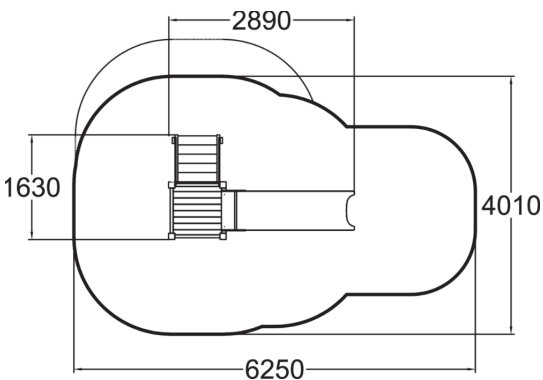

Safe and simple, this playground product has stairs to a 870 mm high platform and a small plastic slide.

User age	1+
Number of users	4
Product length, mm	2890
Product width, mm	1630
Product height, mm	1690
Impact area, m ²	19.9
Falling space, m ²	22
Height required, mm	3270
Max. free fall height, mm	1000
Safety info	EN 1176-1, 3 TÜV
Installation time (for 1), H	5
Foundation options	deep_mounting
Wood	
Metal	
Colour of walls and HPL	