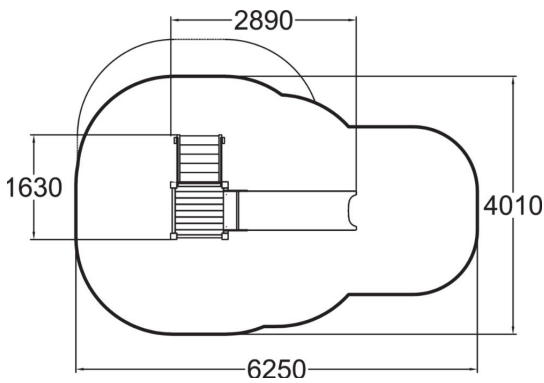

Safe and simple, this playground product has stairs to a 870 mm high platform and a small plastic slide.

User age	1+
Number of users	4
Product length, mm	2890
Product width, mm	1630
Product height, mm	1690
Impact area, m ²	19.9
Falling space, m ²	22
Height required, mm	3270
Max. free fall height, mm	1000
Safety info	EN 1176-1, 3 TÜV
Installation time (for 1), H	5
Foundation options	Deep mounting