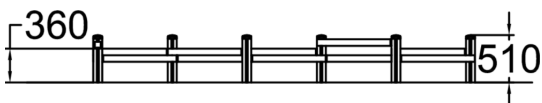

175020

Zig-Zag Track

The Zig-zag track is a balancing track set at a height of 540 mm, consisting of 12 beams. It can fit several children at a time. Traversing the track develops the children's sense of balance and motor skills. The shape of the track fuels the kids' imaginations, turning it into a wide variety of things: horse pens, garages, rows of houses... Older kids may want to use the track just for hanging out.

User age	3+
Number of users	12
Product length, mm	4100
Product width, mm	2500
Product height, mm	510
Impact area, m ²	37
Falling space, m ²	37
Height required, mm	2190
Max. free fall height, mm	460
Safety info	EN 1176-1 TÜV
Installation time (for 1), H	2
Foundation options	deep_mounting
Wood	