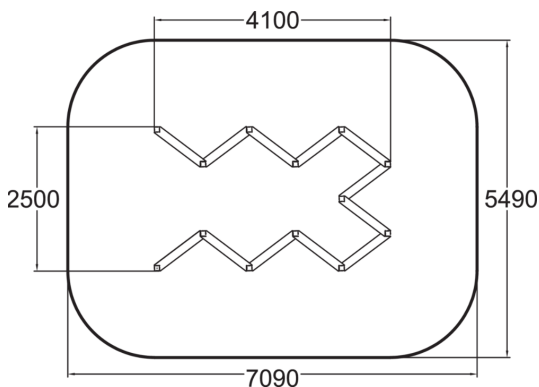

175020

Zig-Zag Track

The Zig-zag track is a balancing track set at a height of 540 mm, consisting of 12 beams. It can fit several children at a time. Traversing the track develops the children's sense of balance and motor skills. The shape of the track fuels the kids' imaginations, turning it into a wide variety of things: horse pens, garages, rows of houses... Older kids may want to use the track just for hanging out.

User age	3+
Number of users	12
Product length, mm	4100
Product width, mm	2500
Product height, mm	510
Impact area, m ²	37
Falling space, m ²	37
Height required, mm	2190
Max. free fall height, mm	460
Safety info	EN 1176-1 TÜV
Installation time (for 1), H	2
Foundation options	deep_mounting
Wood	