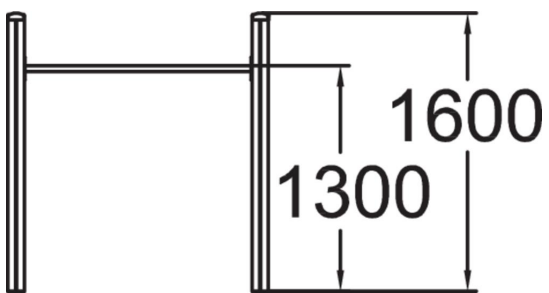

175018
DIP BAR

Product length, mm	1510
Product width, mm	700
Product height, mm	1580
Impact area, m ²	14
Height required, mm	2780
Max. free fall height, mm	1280
Safety info	EN 16630, EN 1176-1 TÜV
Foundation options	deep_mounting
Wood	
Metal colour	