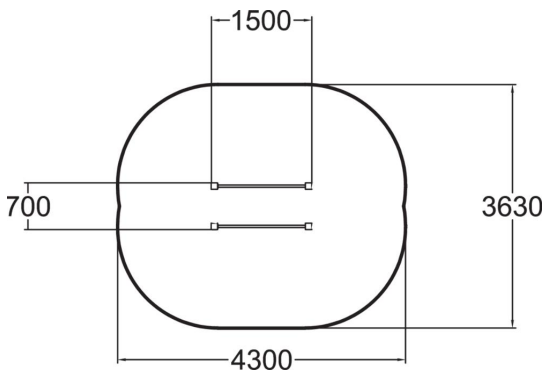

175018
DIP BAR

Product length, mm	1510
Product width, mm	700
Product height, mm	1580
Impact area, m ²	14
Height required, mm	2780
Max. free fall height, mm	1280
Safety info	EN 16630, EN 1176-1 TÜV
Foundation options	deep_mounting
Wood	
Metal colour	