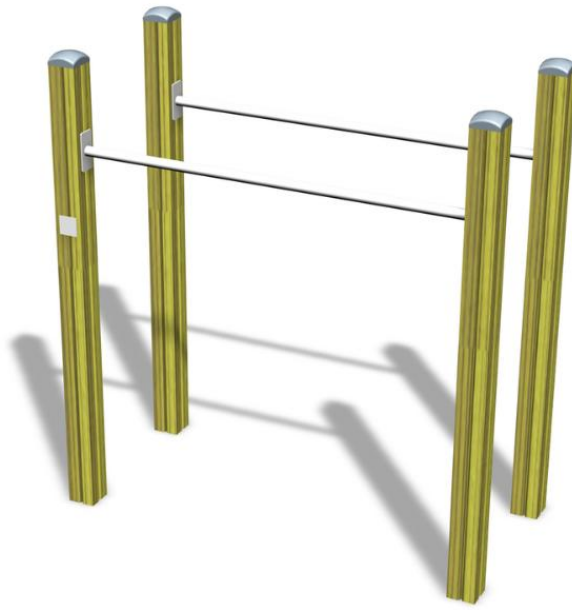

175018
DIP BAR

Product length, mm	1510
Product width, mm	700
Product height, mm	1580
Impact area, m ²	14
Height required, mm	2780
Max. free fall height, mm	1280
Safety info	EN 16630, EN 1176-1 TÜV
Foundation options	deep_mounting
Wood	
Metal colour	