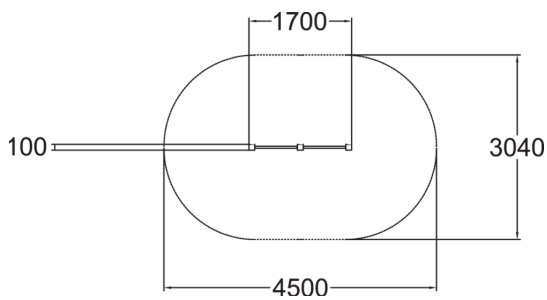

Push-up bar helps you to push up. You may also plank towards the bars and stretch your calves.

User age	6+
Product length, mm	1700
Product width, mm	95
Product height, mm	490
Height required, mm	2290
Max. free fall height, mm	280
Safety info	EN 16630, EN 1176-1 TÜV
Foundation options	deep_mounting
Wood	<input checked="" type="checkbox"/>
Metal	<input type="checkbox"/>