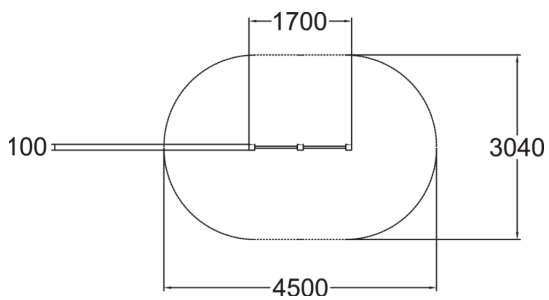

Push-up bar helps you to push up. You may also plank towards the bars and stretch your calves.

User age	6+
Product length, mm	1700
Product width, mm	95
Product height, mm	490
Height required, mm	2290
Max. free fall height, mm	280
Safety info	EN 16630, EN 1176-1 TÜV
Foundation options	deep_mounting
Wood	<input checked="" type="checkbox"/>
Metal	<input type="checkbox"/>