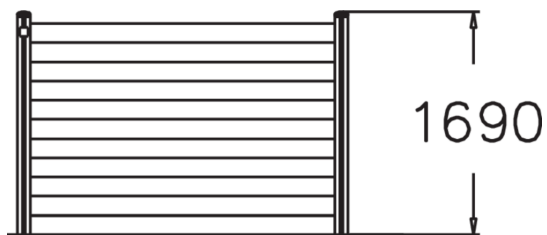

A wooden ball wall that is suitable not only for ball games but also as part of an obstacle course. Wall height 1690mm.

User age	6
Product length, mm	2500
Product width, mm	190
Product height, mm	1690
Falling space, m <sup>2</sup>	16.8
Height required, mm	1690
Safety info	EN 16630, EN 1176-1 TÜV
Installation time (for 1), H	3
Foundation options	deep_mounting
Wood	