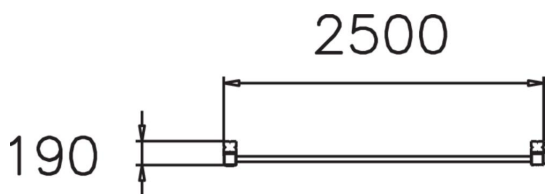

A wooden ball wall that is suitable not only for ball games but also as part of an obstacle course. Wall height 1690mm.

User age	6
Product length, mm	2500
Product width, mm	190
Product height, mm	1690
Falling space, m ²	16.8
Height required, mm	1690
Safety info	EN 16630, EN 1176-1 TÜV
Installation time (for 1), H	3
Foundation options	Deep mounting
Wood	<input checked="" type="checkbox"/>
Metal	<input type="checkbox"/>