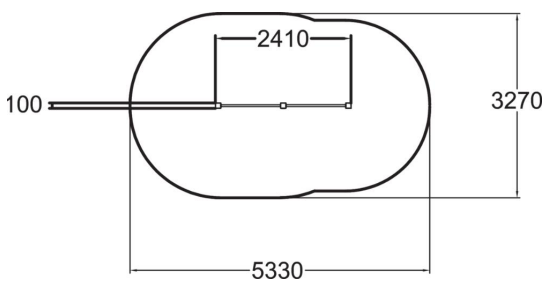

CHINNING BARS FOR 2

User age	5+
Number of users	2
Product length, mm	2410
Product width, mm	95
Product height, mm	1890
Impact area, m ²	14.8
Falling space, m ²	14.8
Height required, mm	1980
Max. free fall height, mm	1680
Safety info	EN 16630, EN 1176-1 TÜV
Installation time (for 1), H	1
Wood	
Metal	