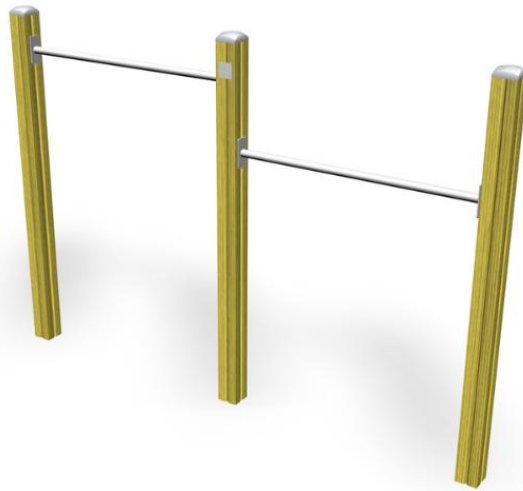

CHINNING BARS FOR 2

User age	5+
Number of users	2
Product length, mm	2410
Product width, mm	95
Product height, mm	1890
Impact area, m ²	14.8
Falling space, m ²	14.8
Height required, mm	1980
Max. free fall height, mm	1680
Safety info	EN 16630, EN 1176-1 TÜV
Installation time (for 1), H	1
Wood	
Metal	