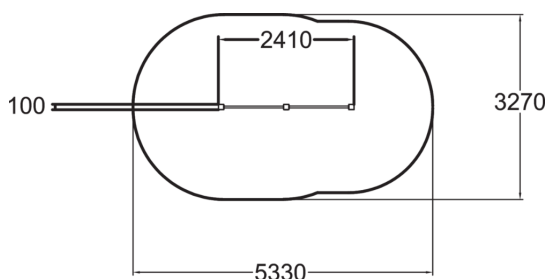

# CHINNING BARS FOR 2

User age	5+
Number of users	2
Product length, mm	2410
Product width, mm	95
Product height, mm	1890
Impact area, m <sup>2</sup>	14.8
Falling space, m <sup>2</sup>	14.8
Height required, mm	2890
Max. free fall height, mm	1680
Safety info	EN 16630, EN 1176-1 TÜV
Installation time (for 1), H	1
Wood	
Metal	