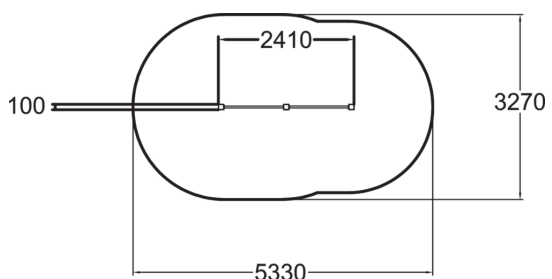

CHINNING BARS FOR 2

User age	5+
Number of users	2
Product length, mm	2410
Product width, mm	95
Product height, mm	1890
Impact area, m ²	14.8
Falling space, m ²	14.8
Height required, mm	2890
Max. free fall height, mm	1680
Safety info	EN 16630, EN 1176-1 TÜV
Installation time (for 1), H	1
Wood	
Metal	