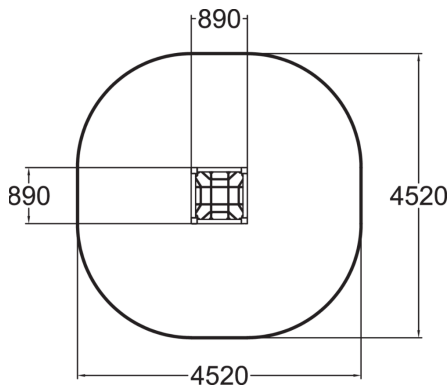

# Climbing Frame

User age	4+
Number of users	4
Product length, mm	890
Product width, mm	890
Product height, mm	1980
Impact area, m <sup>2</sup>	18
Falling space, m <sup>2</sup>	17.6
Height required, mm	3780
Max. free fall height, mm	1970
Safety info	EN 1176-1 TÜV
Installation time (for 1), H	3
Foundation options	deep_mounting
Wood	<input checked="" type="checkbox"/>
Metal	<input type="checkbox"/>