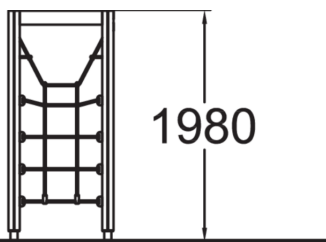

# Climbing Frame

User age	4+
Number of users	4
Product length, mm	890
Product width, mm	890
Product height, mm	1980
Impact area, m <sup>2</sup>	18
Falling space, m <sup>2</sup>	17.6
Height required, mm	3780
Max. free fall height, mm	1970
Safety info	EN 1176-1 TÜV
Installation time (for 1), H	3
Foundation options	deep_mounting
Wood	<input checked="" type="checkbox"/>
Metal	<input type="checkbox"/>