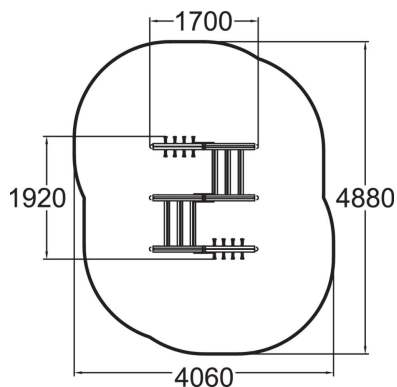

175006

Climbing Frame

Climbing frame suitable for a small space. Thanks to its design, it is an excellent part of a sporty track for school yards. Climbing develops children's sense of balance and strength.

User age	3+
Number of users	4
Product length, mm	1700
Product width, mm	1920
Product height, mm	1460
Impact area, m ²	16.5
Height required, mm	2950
Max. free fall height, mm	1160
Safety info	EN 1176-1 TÜV
Installation time (for 1), H	5
Foundation options	Deep mounting