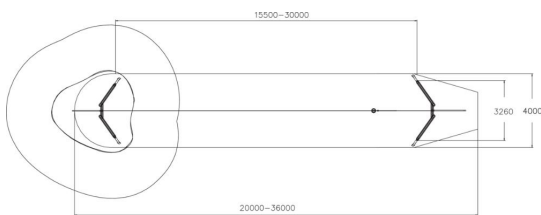

User age	6+
Number of users	1
Product length, mm	35000
Product width, mm	3260
Product height, mm	3460
Impact area, m ²	130
Falling space, m ²	130
Height required, mm	5100
Max. free fall height, mm	1000
Safety info	EN 1176-1, 4 TÜV
Installation time (for 1), H	16
Foundation options	deep_mounting
Wood	
Metal	