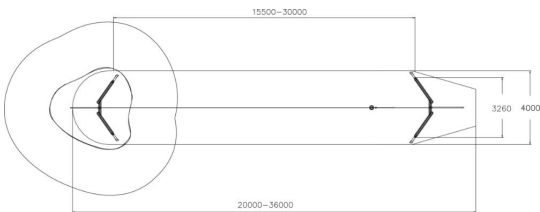

User age	6+
Number of users	1
Product length, mm	35000
Product width, mm	3260
Product height, mm	3460
Impact area, m ²	130
Falling space, m ²	130
Height required, mm	5100
Max. free fall height, mm	1000
Safety info	EN 1176-1, 4 TÜV
Installation time (for 1), H	16
Foundation options	deep_mounting
Wood	<input checked="" type="checkbox"/>
Metal	<input type="checkbox"/>