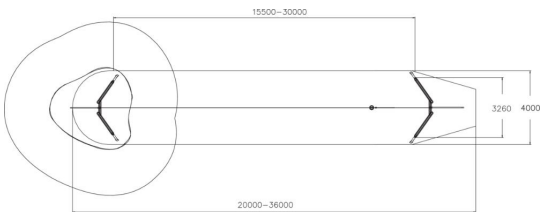

User age	6+
Number of users	1
Product length, mm	35000
Product width, mm	3260
Product height, mm	3460
Impact area, m <sup>2</sup>	130
Falling space, m <sup>2</sup>	130
Height required, mm	5100
Max. free fall height, mm	1000
Safety info	EN 1176-1, 4 TÜV
Installation time (for 1), H	16
Foundation options	deep_mounting
Wood	
Metal	