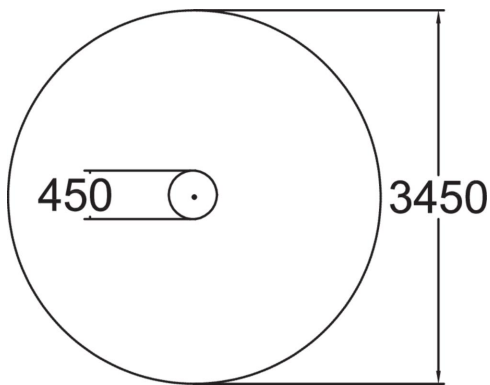

Precision Ball

The Ball is perfect for jumping and as a launching and landing spot. The surface is non-slip, even when wet.

User age	4
Number of users	1
Product length, mm	450
Product width, mm	450
Product height, mm	520
Falling space, m ²	9.3
Height required, mm	2320
Max. free fall height, mm	520
Safety info	EN 1176-1 TÜV
Installation time (for 1), H	2
Foundation options	Deep mounting Surface mounting