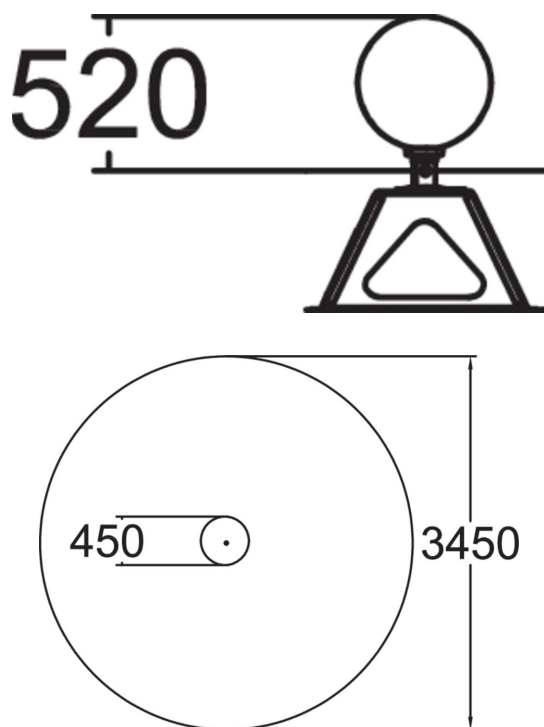

Precision Ball

The Ball is perfect for jumping and as a launching and landing spot. The surface is non-slip, even when wet. Ball comes in blue colour.

User age	4
Number of users	1
Product length, mm	450
Product width, mm	450
Product height, mm	520
Falling space, m ²	9.3
Height required, mm	2320
Max. free fall height, mm	520
Safety info	EN 1176-1 TÜV
Installation time (for 1), H	2
Foundation options	deep_mounting surface_mounting