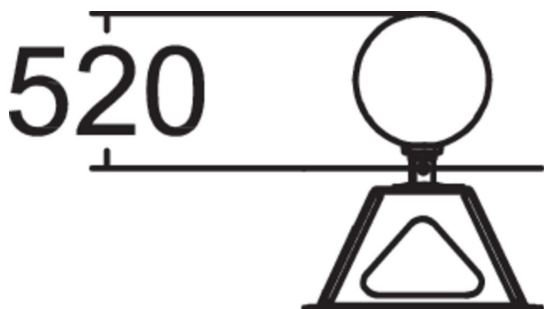

Precision Ball

The Ball is perfect for jumping and as a launching and landing spot. The surface is non-slip, even when wet.

User age	4
Number of users	1
Product length, mm	450
Product width, mm	450
Product height, mm	520
Falling space, m ²	9.3
Height required, mm	2320
Max. free fall height, mm	520
Safety info	EN 1176-1 TÜV
Installation time (for 1), H	2
Foundation options	Deep mounting Surface mounting