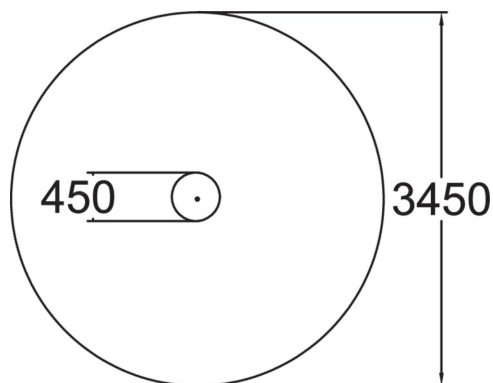

Precision Ball

The Ball is perfect for jumping and as a launching and landing spot. The surface is non-slip, even when wet.

User age	4
Number of users	1
Product width, mm	450
Product height, mm	520
Height required, mm	2320
Max. free fall height, mm	520
Safety info	EN 1176-1 TÜV
Installation time (for 1), H	2
Foundation options	Deep mounting Surface mounting