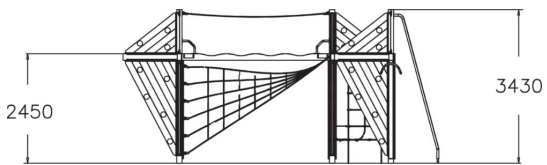

Free-standing bicycle parking. Spiral cycle rack for multiple bikes (6-10). The cycle rack is free-standing and can be approached from either side.

Number of users	0
Installation time (for 1), H	0
Foundation options	free_standing
Metal	<input checked="" type="checkbox"/>