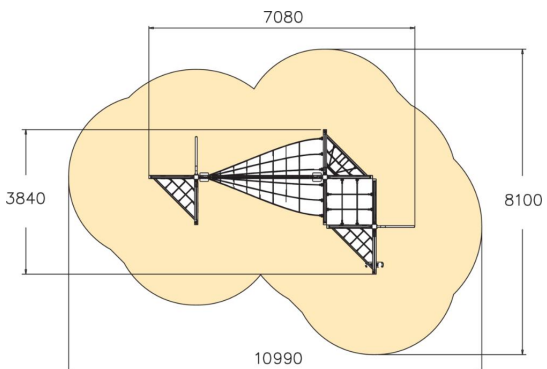

Free-standing bicycle parking. Spiral cycle rack for multiple bikes (6-10). The cycle rack is free-standing and can be approached from either side.

Number of users	0
Installation time (for 1), H	0
Foundation options	free_standing
Metal	<input checked="" type="checkbox"/>