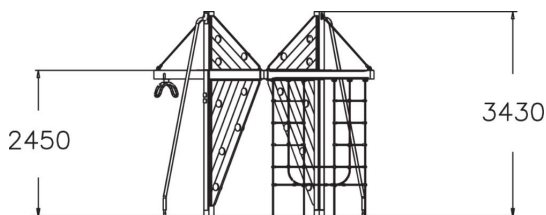

150211M

Aris

User age	4+
Number of users	23
Product length, mm	3710
Product width, mm	1850
Product height, mm	3430
Impact area, m ²	40.1
Falling space, m ²	40.1
Height required, mm	4250
Max. free fall height, mm	2740
Safety info	EN 1176-1, (11) TÜV
Installation time (for 1), H	24
Foundation options	Deep mounting Surface mounting
Wood	