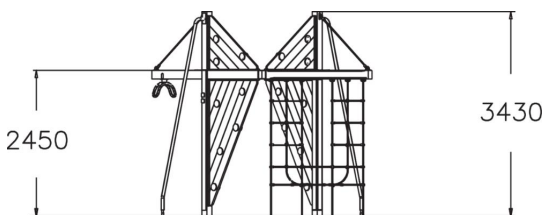

150211M

Aris

User age	4+
Number of users	23
Product length, mm	3710
Product width, mm	1850
Product height, mm	3430
Impact area, m ²	40.1
Falling space, m ²	40.1
Height required, mm	4250
Max. free fall height, mm	2740
Safety info	EN 1176-1, (11) TÜV
Installation time (for 1), H	24
Foundation options	Deep mounting Surface mounting
Wood	