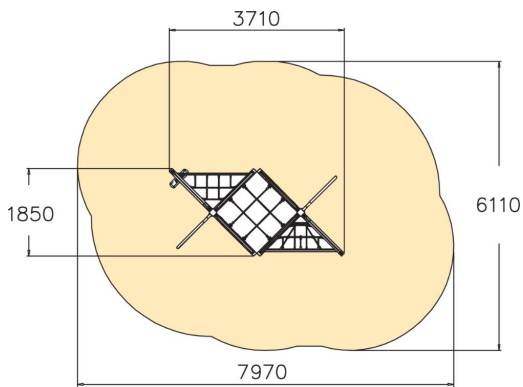

150211M

Aris

User age	4+
Number of users	23
Product length, mm	3710
Product width, mm	1850
Product height, mm	3430
Impact area, m ²	40.1
Falling space, m ²	40.1
Height required, mm	4250
Max. free fall height, mm	2740
Safety info	EN 1176-1, (11) TÜV
Installation time (for 1), H	24
Foundation options	Deep mounting Surface mounting
Wood	