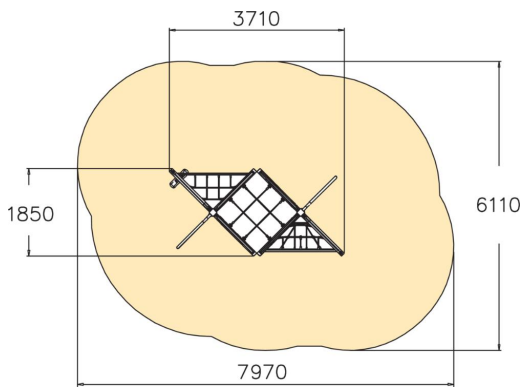

150211M

Aris

User age	4+
Number of users	23
Product length, mm	3710
Product width, mm	1850
Product height, mm	3430
Impact area, m ²	40.1
Falling space, m ²	40.1
Height required, mm	4250
Max. free fall height, mm	2740
Safety info	EN 1176-1, (11) TÜV
Installation time (for 1), H	24
Foundation options	Deep mounting Surface mounting
Wood	