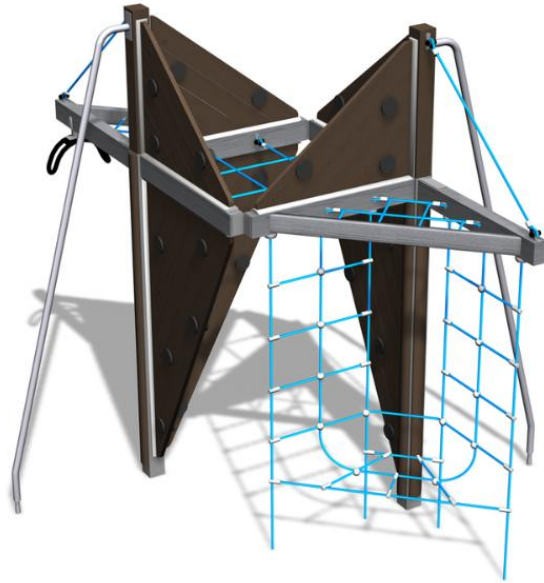

150211M

Aris

User age	4+
Number of users	23
Product length, mm	3710
Product width, mm	1850
Product height, mm	3430
Impact area, m ²	40.1
Falling space, m ²	40.1
Height required, mm	4250
Max. free fall height, mm	2740
Safety info	EN 1176-1, (11) TÜV
Installation time (for 1), H	24
Foundation options	Deep mounting Surface mounting
Wood	