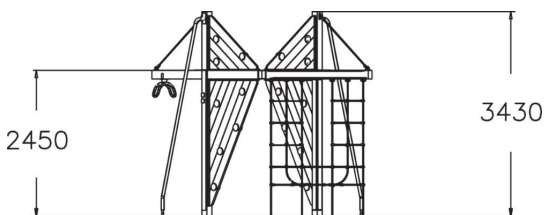

150211M

Aris

User age	4+
Number of users	23
Product length, mm	3710
Product width, mm	1850
Product height, mm	3430
Impact area, m ²	40.1
Falling space, m ²	40.1
Height required, mm	4250
Max. free fall height, mm	2740
Safety info	EN 1176-1, (11) TÜV
Installation time (for 1), H	24
Foundation options	deep_mounting surface_mounting
Wood	