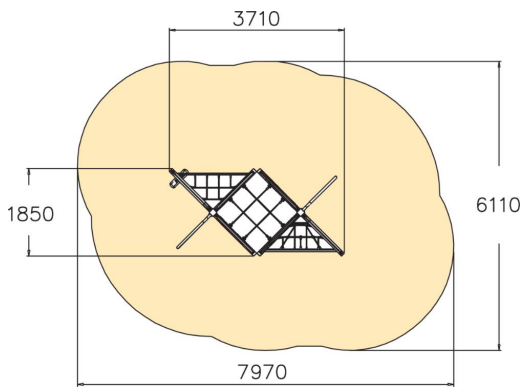

150211M

Aris

User age	4+
Number of users	23
Product length, mm	3710
Product width, mm	1850
Product height, mm	3430
Impact area, m ²	40.1
Falling space, m ²	40.1
Height required, mm	4250
Max. free fall height, mm	2740
Safety info	EN 1176-1, (11) TÜV
Installation time (for 1), H	24
Foundation options	deep_mounting surface_mounting
Wood	