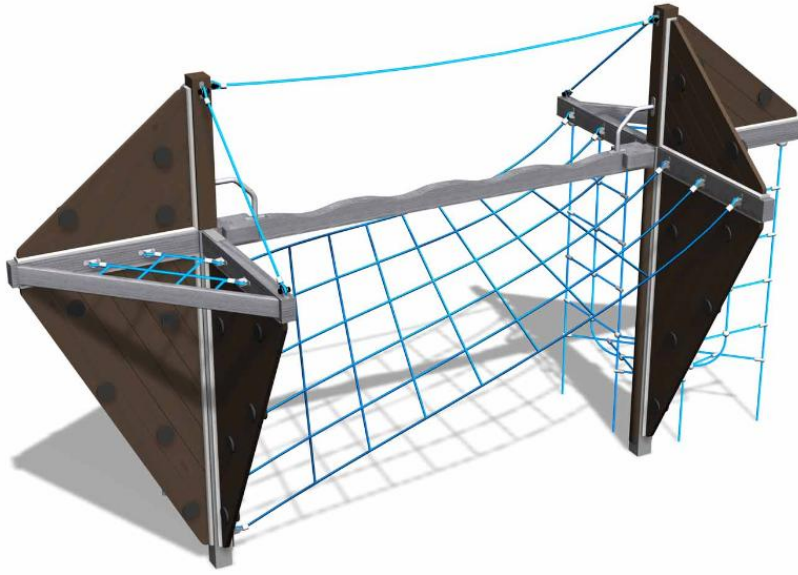

150210M

Hades

User age	4+
Number of users	29
Product length, mm	5950
Product width, mm	2520
Product height, mm	3430
Impact area, m ²	52.7
Falling space, m ²	52.7
Height required, mm	4250
Max. free fall height, mm	2740
Safety info	EN 1176-1, (11) TÜV
Installation time (for 1), H	24
Foundation options	deep_mounting surface_mounting
Wood	