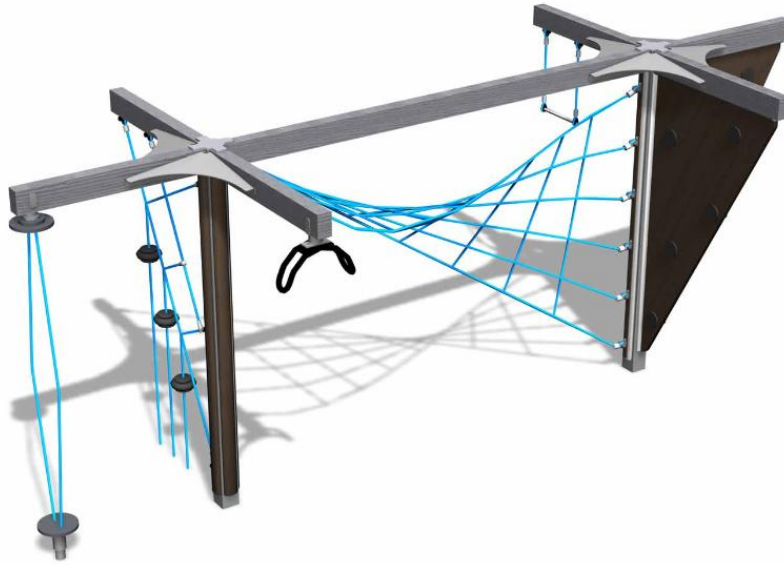

150200M

Apollo

User age	5+
Number of users	18
Product length, mm	5950
Product width, mm	2525
Product height, mm	2460
Impact area, m ²	54.3
Falling space, m ²	54.3
Height required, mm	4000
Max. free fall height, mm	2450
Safety info	EN 1176-1, (11) TÜV
Installation time (for 1), H	20
Foundation options	Deep mounting Surface mounting
Wood	