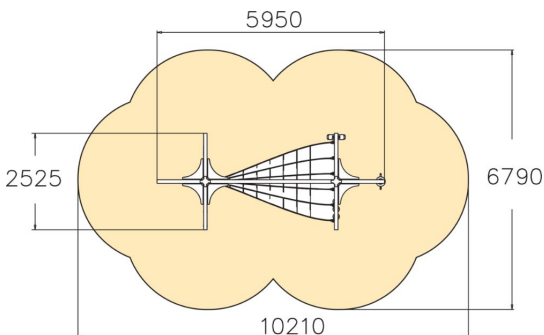

150200M

Apollo

User age	5+
Number of users	18
Product length, mm	5950
Product width, mm	2525
Product height, mm	2460
Impact area, m ²	54.3
Falling space, m ²	54.3
Height required, mm	4000
Max. free fall height, mm	2450
Safety info	EN 1176-1, (11) TÜV
Installation time (for 1), H	20
Foundation options	Deep mounting Surface mounting
Wood	