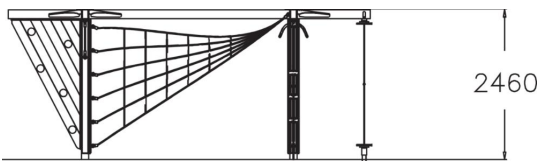

150200M

Apollo

User age	5+
Number of users	18
Product length, mm	5950
Product width, mm	2525
Product height, mm	2460
Impact area, m ²	54.3
Falling space, m ²	54.3
Height required, mm	4000
Max. free fall height, mm	2450
Safety info	EN 1176-1, (11) TÜV
Installation time (for 1), H	20
Foundation options	Deep mounting Surface mounting
Wood	